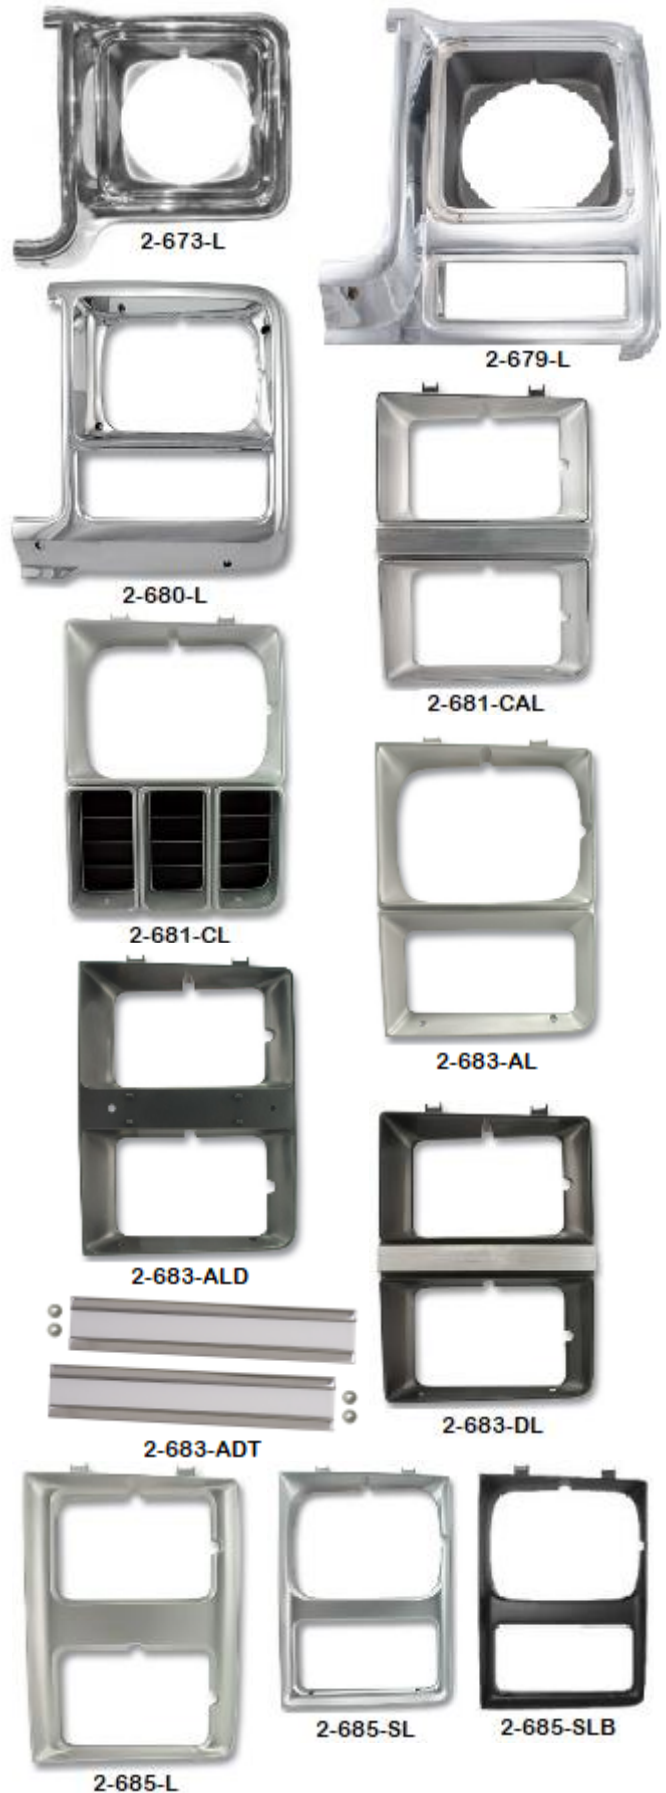

Part No.		Price
BEZELS		
SHL = Single Headlight, DHL = Dual Headlight		
2-673-L	73-78 Headlight Bezel – chrome – left	$45.95
2-673-R	73-78 Headlight Bezel – chrome – right	$45.95
2-679-L	79-80 Headlight Bezel – chrome w/ round headlights – left	$52.95
2-679-R	79-80 Headlight Bezel – chrome w/ round headlights – right	$52.95
2-680-L	80-80 Headlight Bezel – chrome w/ rectangular lights – left	$79.95
2-680-R	80-80 Headlight Bezel – chrome w/ rectangular lights – right	$79.95
2-673-SK	73-80 Headlight Bezel Screw Kit	$13.95
2-681-CAL	81-82 Headlight Bezel - chrome/argent w/ DHL - left	$39.95
2-681-CAR	81-82 Headlight Bezel - chrome/argent w/ DHL - right	$39.95
2-681-CL	81-82 CHEV Headlight Bezel - black/argent w/ SHL - left	$31.95
2-681-CR	81-82 CHEV Headlight Bezel - black/argent w/ SHL -right	$31.95
2-683-AL	83-84 CHEV Headlight Bezel - argent w/ SHL - left	$22.95
2-683-AR	83-84 CHEV Headlight Bezel - argent w/ SHL - right	$22.95
2-683-ALD	83-84 CHEV Headlight Bezel - argent w/ DHL – left	$22.95
2-683-ARD	83-84 CHEV Headlight Bezel - argent w/ DHL - right	$22.95
2-683-ADT	83-84 CHEV Headlight Bezel Trim - w/ DHL, pair	$89.95
2-683-DL	83-84 GMC Headlight Bezel – DHL – left	$29.95
2-683-DR	83-84 GMC Headlight Bezel – DHL – right	$29.95
<i>**Bezels below fit 85-87 Pickup & 85-88 Blazer, Suburban, Crew Cab or Dually**</i>		
2-685-L	85-88 Headlight Bezel - silver w/ DHL – left	$21.95
2-685-R	85-88 Headlight Bezel - silver w/ DHL - right	$21.95
2-685-SL	85-88 Headlight Bezel - silver w/ SHL - left	$23.95
2-685-SR	85-88 Headlight Bezel - silver w/ SHL - right	$23.95
2-685-SL-B	85-88 Headlight Bezel - black w/ SHL – left	$19.95
2-685-SR-B	85-88 Headlight Bezel - black w/ SHL – right	$19.95