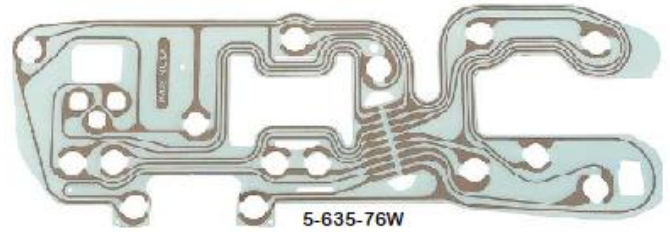

Part No.		Price
INSTRUMENT CLUSTER PRINTED CIRCUITS		
<i>Made in USA, please provide the GM number on the printed circuit for accurate replacement.</i>		
CHEVROLET		
5-635-73W	73-75 Printed Circuit - w/ warning lights	$89.95
5-636-75G	73-75 Printed Circuit - w/ gauges	$89.95
5-635-73GT	73-75 Printed Circuit - w/ gauges & tachometer	$132.95
5-635-76W	76-82 Printed Circuit - w/ warning lights	$89.95
5-635-76G	76-76 Printed Circuit - w/ gauges	$132.95
5-635-76GT	76-76 Printed Circuit - w/ gauges & tachometer	$89.95
5-635-77W	77-77 Printed Circuit - w/ warning lights	$89.95
5-635-77G	77-77 Printed Circuit - w/ gauges	$132.95
5-635-77GT	77-77 Printed Circuit - w/ gauges & tachometer	$89.95
5-635-78G	78-80 Printed Circuit - w/ gauges	$89.95
5-635-78GT	78-80 Printed Circuit - w/ gauges & tachometer	$89.95
5-635-81G	81-91 Printed Circuit - w/ gauges	$89.95
5-635-81GT	81-87 Printed Circuit - w/ gauges & tachometer	$89.95
5-635-83W	83-87 Printed Circuit - w/ warning lights	$89.95
GMC		
5-636-73W	73-74 Printed Circuit - w/ warning lights	$89.95
5-636-75G	75-77 Printed Circuit - w/ gauges	$89.95
5-635-73GT	73-75 Printed Circuit - w/ gauges & tachometer	$89.95
5-636-75GA	75-77 Printed Circuit - w/ gauges & A/C	$89.95
5-636-75GTA	75-77 Printed Circuit - w/ gauges, tachometer	$89.95
5-635-78G	78-80 Printed Circuit - w/ gauges	$89.95
5-636-78GT	78-80 Printed Circuit - w/ gauges & tachometer	$89.95
5-636-78GA	78-80 Printed Circuit - w/ gauges & A/C	$89.95
5-636-78GTA	78-80 Printed Circuit - w/ gauges, tachometer & A/C	$89.95
5-636-81G	81-83 Printed Circuit - w/ gauges	$89.95
5-636-81GA	81-83 Printed Circuit - w/ gauges & A/C	$89.95
5-636-81GT	81-83 Printed Circuit - w/ gauges & tachometer	$89.95
5-636-81GTA	81-83 Printed Circuit - w/ gauges, tachometer, & A/C	$89.95
5-636-84G	84-87 Printed Circuit - w/ gauges	$89.95
5-636-84GA	84-87 Printed Circuit - w/ gauges & A/C	$89.95
5-636-84GT	84-87 Printed Circuit - w/ gauges & tachometer	$89.95
5-636-84GTA	84-87 Printed Circuit - w/ gauges, tachometer & A/C	$89.95
DASH BULB		
5-0535	67-80 Dash Bulb Socket - w/ bulb	$3.50
RETAINING CLIP		
5-635-C	73-87 Instrument Cluster Retaining Clip - each	$1.95