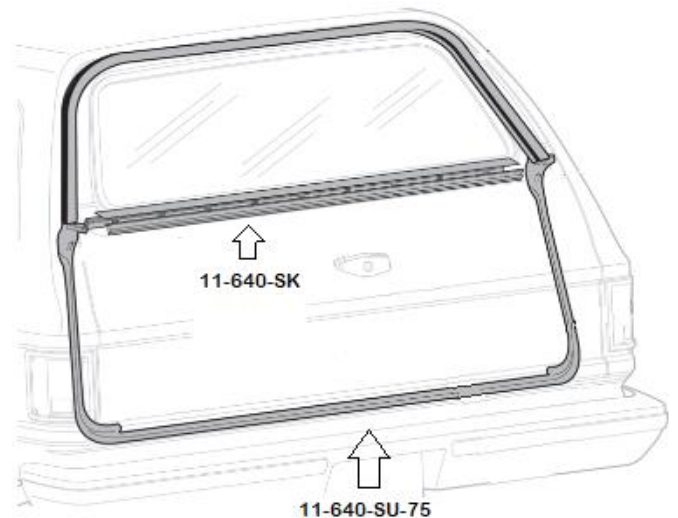

11-605-73R

11-613-80

11-611-81

11-612-Q

11-612-K

11-640-SK

11-640-SU-75

Part No.		Price	
<b>BLAZER &amp; JIMMY</b>			
11-611-B	73-75 Door Glass Top Seal - on shell <i>- upper door seal fits on shell, door window closes against</i>	\$77.95	
11-611-BCL	73-75 Door Caps - on door <i>- molded rubber plugs at top rear of Blazer door seal</i>	\$59.95	
11-611-73BCL	73-75 Door Caps - found at top of vent, left	\$73.95	
11-611-73BCR	73-75 Door Caps - found at top of vent, right	\$73.95	
11-613-73B	73-75 Roof Seal - (inner) on cab <i>- mounts on rear of the cab, and presses against the shell weatherstrip.</i>	\$59.95	
11-613-73BS	73-75 Roof Seal - (outer) on shell <i>- mounts on the front of the shell and presses against cab weatherstrip.</i>	\$69.95	
11-613-76B	76-91 Upper Header Seal - inner, mounts on rear of cab	\$79.95	
11-613-76BS	76-91 Upper Header Seal - outer, mounts on front of shell	\$79.95	
11-613-76BK	76-91 Upper Header Seal Kit - inner & outer of shell	\$159.95	
<b>ROOF TO BED SIDE SEAL</b>			
11-615-73BL	73-75 Roof to Bed Side Seal - left	\$69.95	
11-615-73BR	73-75 Roof to Bed Side Seal - right	\$69.95	
11-615-76BL	76-91 Roof to Bed Side Seal - left	\$69.95	
11-615-76BR	76-91 Roof to Bed Side Seal - right	\$69.95	
11-615-BR	74-91 Roof Side Glass Seal - left or right, each <i>- must add chrome / black lock strip 10-673-BL or 10-673-CH</i>	\$79.95	
11-617-BK	73-91 Rear Glass to Tailgate Seals - inner & outer, pair <i>- mount with the pre-applied clips on the top of the rear gate to sweep the inner &amp; outer side of the glass.</i>	\$124.95	
11-617-BI	73-91 Rear Glass to Tailgate Seal - inner, each	\$49.95	
11-617-BO	73-91 Rear Glass to Tailgate Seal - outer, each	\$69.95	
11-617-CPR	73-91 Tailgate Corner Seals - w/ hardware, pair	\$59.95	
11-618-B	73-91 Tailgate to Body Seal - each	\$59.95	
11-619-73B	73-75 Tailgate Glass Seal - on shell, each <i>- channel in the rear of the shell, the glass then rolls up into the piece</i>	\$89.95	
11-619-76B	76-91 Tailgate Glass Seal - on shell, each <i>- channel in the rear of the shell, the glass then rolls up into this piece</i>	\$94.95	
11-620-BK	73-91 Tailgate Glass Run-Channel Seals - pair <i>- re-lines the left and right run channel brackets that are inside the rear gate</i>	\$54.95	