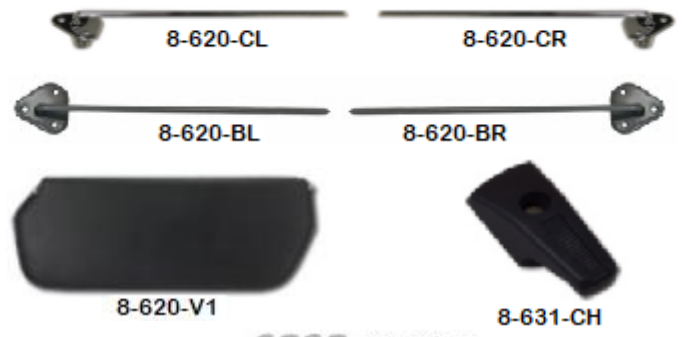

Part No.		Price
COAT HANGER HOOK		
8-631-CH	73-87 Coat Hanger - black, pair	$18.95
SUN VISOR		
8-620-BL	73-87 Sun visor Bracket - black, left	$34.95
8-620-BR	73-87 Sun visor Bracket - black, right	$34.95
8-620-CL	73-87 Sun visor Bracket - chrome, left	$46.95
8-620-CR	73-87 Sun visor Bracket - chrome, right	$46.95
8-620-V1	73-87 Sun visor - black, left or right, each	$104.95
8-620-V2	73-87 Sun visor - medium blue, left or right, each	$104.95
8-620-V3	73-87 Sun visor - light saddle, left or right, each	$104.95
8-620-V4	73-87 Sun visor - dark saddle, left or right, each	$104.95
8-620-V5	73-87 Sun Visor - light gray, left or right, each	$104.95
8-620-V6	73-87 Sun visor - maroon, left or right, each	$104.95
DOOR PANELS		
9-601-73	73-76 Door Inner Panels - manual window, black, pair - with hardware	$539.95
9-601-77	77-80 Door Inner Panels - manual window, black, pair - with hardware	$599.95
9-601-81PLPW	81-87 Door Panels – deluxe, black, power door lock set, pair - accepts pull straps, panel trim and panel carpets. - accessories sold separately.	$545.95
9-601-81UBK	81-87 Door Panels - front, universal, black, pair - cut-out markings provided for all power and non power options, with install instructions.	$449.95
9-601-81UBL	81-87 Door Panels - front, universal, blue, pair - cut-out markings provided for all power and non power options, with install instructions.	$469.95
9-601-81UR	81-87 Door Panels - front, universal, burgundy, pair - cut-out markings provided for all power and non power options, with install instructions.	$469.95
DOOR PANEL HARDWARE		
9-601-HK	73-87 Door Panel Hardware Kit - both sides - replacement hardware for 73-80