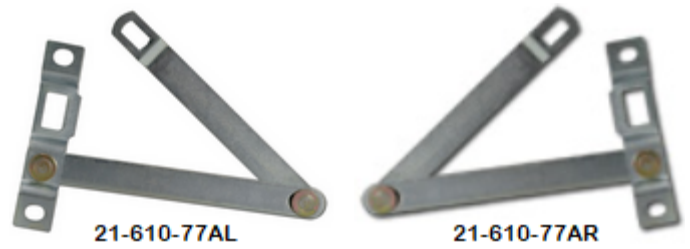

Part No.		Price
<b>TAILGATE COMPONENT KIT</b>		
<b>21-610-76K</b>	76-80 Tailgate Component Kit - fleetside, 9pcs - includes handle, 2 rods, 2 arms, 2 trunions, 2 latches	<b>\$234.95</b>
<b>21-610-81K</b>	81-87 Tailgate Component Kit - fleetside, 11 pcs - includes handle, 2 rods, 2 links, 2 hinges, 2 trunions, 2 latches	<b>\$179.95</b>
<b>TAILGATE BUMPERS</b>		
<b>21-613-73</b>	73-80 Tailgate Bumpers - 4pcs (2 upper, 2 lower)	<b>\$12.95</b>
<b>21-613-81</b>	81-87 Tailgate Bumpers - 4pcs (2 upper, 2 lower)	<b>\$22.95</b>
<b>FLEETSIDE TAILGATE LETTERS</b>		
73-76	Tailgate Letters - CHEVROLET, black	Inquire
73-76	Tailgate Letters - CHEVROLET, white	Inquire
73-76	Tailgate Letters - CHEVROLET, chrome	Inquire
76-80	Tailgate Letters - CHEVROLET, black	Inquire
76-80	Tailgate Letters - CHEVROLET, white	Inquire
76-80	Tailgate Letters - CHEVROLET, white	Inquire
<b>BLAZER TAILGATE STRIKERS</b>		
<b>21-6330-TS</b>	73-91 Tailgate Striker - pair	Inquire
<b>TAILGATE CABLE</b>		
<b>21-630-BC</b>	73-91 Tailgate Support Cable - Blazer, left or right, each - 22" eye to eye length	<b>\$43.95</b>
<b>21-630-SC</b>	73-89 Tailgate Support Cable - Suburban, left or right, each - 20 1/2" eye to eye length	<b>\$29.95</b>
<b>BLAZER TAILGATE HANDLE</b>		
<b>21-630-H</b>	73-91 Tailgate Handle - Blazer, manual	Inquire