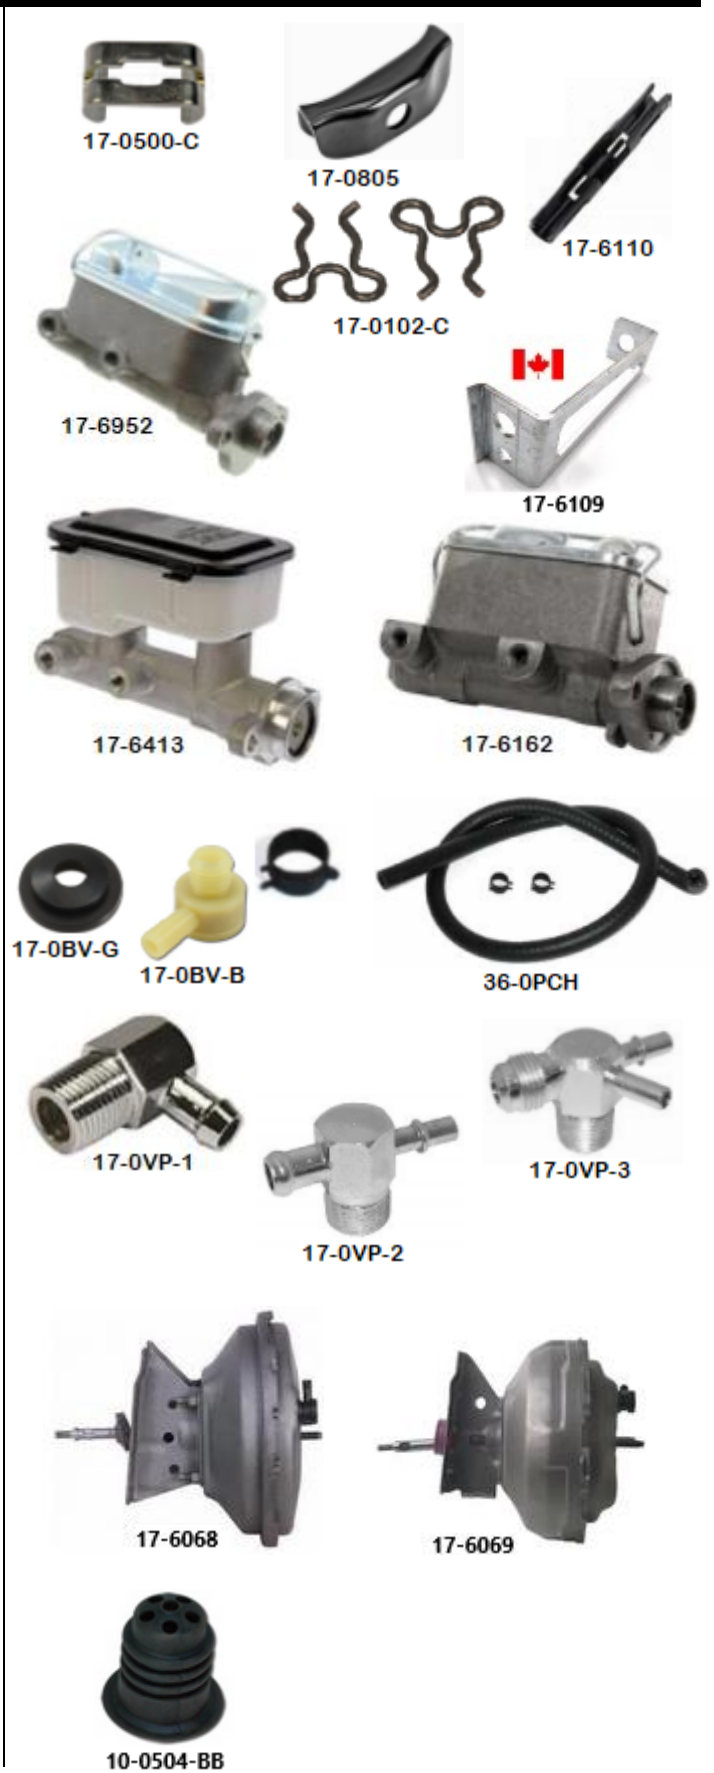

Part No.		Price
<b>PARK CABLE HARDWARE</b>		
17-0500-C	66-83 Park Cable Connector - each	\$8.95
17-0805	66-83 Front Cable Equalizer - each	\$18.95
17-0102-C	55-87 Park Cable Retainer - OE wire style, pair	\$5.95
17-6110	84-98 Front Park cable Connector - each	\$5.95
17-6109	84-87 Park Cable Equalizer - 11G, galvanized, each	\$19.95
<b>MASTER CYLINDER</b>		
17-6952	73-80 Master Cylinder - manual brakes, 1" bore	Inquire
17-6162	73-80 Master Cylinder - power brakes, 1 1/8" bore	Inquire
17-6266	73-80 Master Cylinder - power brakes, 1 1/4" bore	\$89.95
17-6413	81-91 Master Cylinder - power brake, 1 1/8" bore	\$114.95
17-6435	81-91 Master Cylinder - power brake, C/K 30, 1 5/16" bore	\$114.95
17-6589	81-91 Master Cylinder - manual brake, 1" bore	Inquire
17-0BV-B	67-87 Power Brake Check Valve	\$15.95
17-0BV-G	67-87 Check Valve Grommet	\$7.95
17-0VP-1	Intake Vacuum Fitting - 1 port, 3/8 intake hole - power brakes	\$14.95
17-0VP-2	Intake Vacuum Fitting - 2 port "T", 3/8 intake hole - power brakes & auto trans	\$14.95
17-0VP-3	Intake Vacuum Fitting - 3 port "Y", 3/8 intake hole - power brakes, auto trans & A/C	\$14.95
36-0PCH	60-87 Hose - PCV with clamps, 3/8 x 40" long with curved end	\$24.95
<b>DISC BRAKE PROPORTIONING VALVE KIT</b>		
	<i>More applications and information coming soon, please call us.</i>	Inquire
<b>POWER BRAKE BOOSTERS</b>		
	<i>A \$50.00 core charge also to be applied 17-6069-C</i>	
17-6068	73-80 Power Brake Booster - w/o master cylinder - remanufactured, dual diaphragm	Inquire
17-6069	81-87 Power Brake Booster - w/o master cylinder - remanufactured, dual diaphragm	\$229.95
10-0504-BB	Power Brake Booster Pushrod Boot	\$14.95