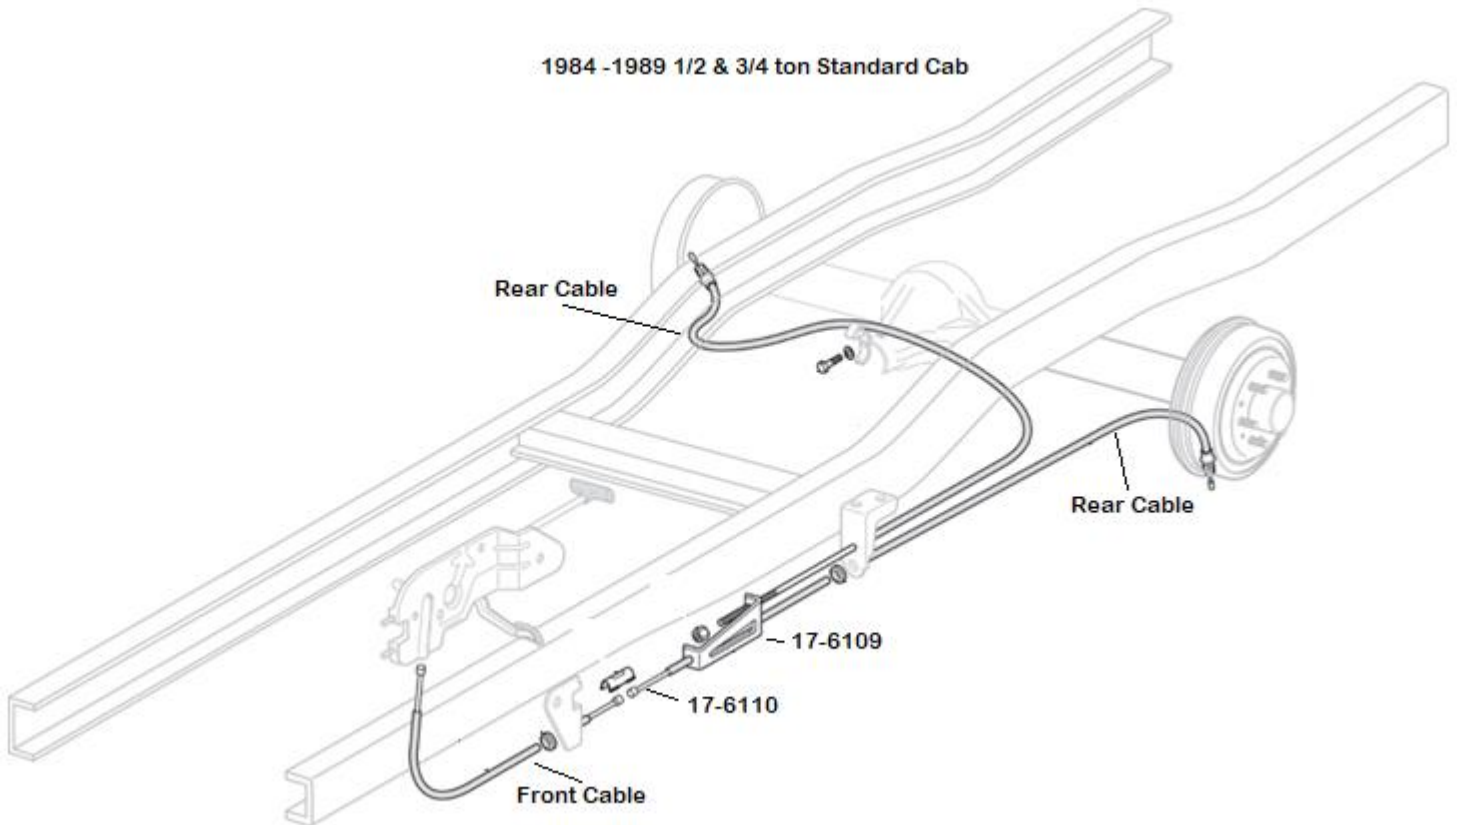

1984 - 1989 1/2 & 3/4 ton Standard Cab