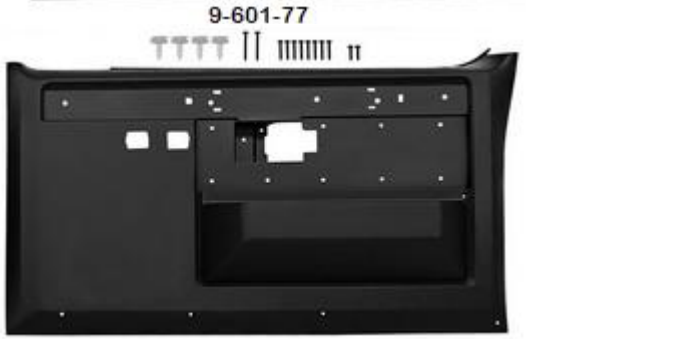

Part No.		Price
COAT HANGER HOOK		
8-631-CH	73-87 Coat Hanger - black, pair	$18.95
SUN VISOR		
8-620-BL	73-87 Sun visor Bracket - black, left	$34.95
8-620-BR	73-87 Sun visor Bracket - black, right	$34.95
8-620-CL	73-87 Sun visor Bracket - chrome, left	$46.95
8-620-CR	73-87 Sun visor Bracket - chrome, right	$46.95
8-620-V1	73-87 Sun visor - black, left or right, each	$104.95
8-620-V2	73-87 Sun visor - medium blue, left or right, each	$104.95
8-620-V3	73-87 Sun visor - light saddle, left or right, each	$104.95
8-620-V4	73-87 Sun visor - dark saddle, left or right, each	$104.95
8-620-V5	73-87 Sun Visor - light gray, left or right, each	$104.95
8-620-V6	73-87 Sun visor - maroon, left or right, each	$104.95
DOOR PANELS		
9-601-73	73-76 Door Inner Panels - manual window, black, pair - with hardware	$539.95
9-601-77	77-80 Door Inner Panels - manual window, black, pair - with hardware	$599.95
9-601-81PLPW	81-87 Door Panels – deluxe, black, power door lock set, pair - accepts pull straps, panel trim and panel carpets. - accessories sold separately.	$545.95
9-601-81UBK	81-87 Door Panels - front, universal, black, pair - cut-out markings provided for all power and non power options, with install instructions.	$449.95
9-601-81UBL	81-87 Door Panels - front, universal, blue, pair - cut-out markings provided for all power and non power options, with install instructions.	$469.95
9-601-81UR	81-87 Door Panels - front, universal, burgundy, pair - cut-out markings provided for all power and non power options, with install instructions.	$469.95
DOOR PANEL HARDWARE		
9-601-HK	73-87 Door Panel Hardware Kit - both sides - replacement hardware for 73-80