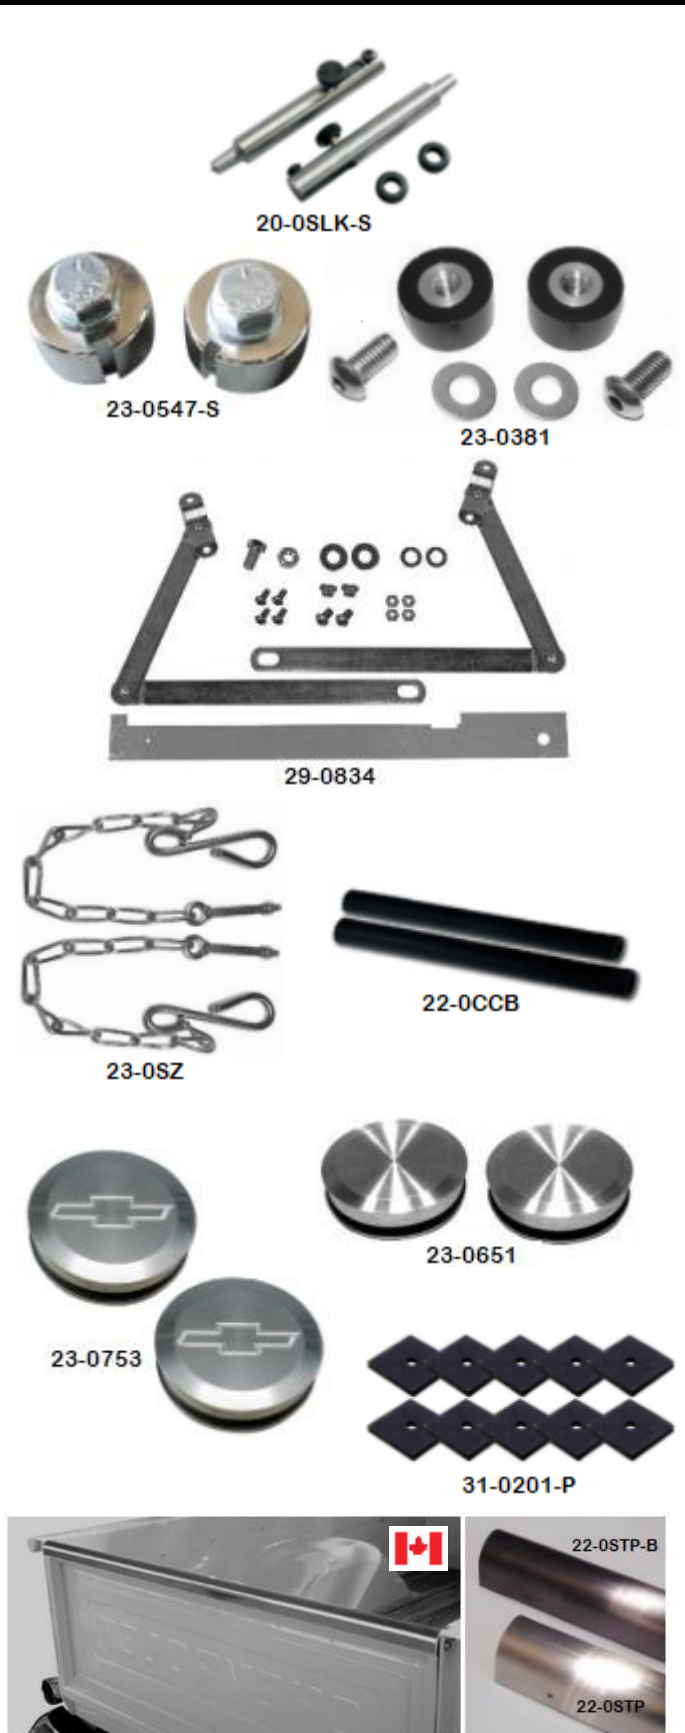

23-0SBLANK

23-0SCHEV-T gm restoration

23-0SGMC gm restoration

23-0682

23-0759

23-0CSW

Part No.		Price
<b>STEALTH TAILGATE LATCHES</b>		
<i>- slotted stainless barrel w/ spring loaded lock pin that is installed into the top gate roll &amp; inserts in gate post.</i>		
22-0SLK-S	41-87 Stealth Tailgate Latches - stainless steel, pair	\$160.95
22-0SLK-Z	41-87 Stealth Tailgate Latches - zinc, pair	\$136.95
<b>TAILGATE TRUNIONS</b>		
22-0547-S	54-87 Cadmium Plated Trunions - w/ bolts	\$34.95
23-0381	54-87 Urethane Trunions - w/ stainless steel bolts	\$49.95
<b>TAILGATE LINK KIT</b>		
<i>- for the removal of tailgate chains</i>		
29-0834	54-87 Tailgate Link Kit - arms w/ hardware	\$139.95
29-0834-S	54-87 Tailgate Link Kit - arms w/ hardware, stainless steel	\$229.95
<b>TAILGATE CHAINS</b>		
23-0SZ	54-87 Tailgate Chains - cadmium plated	\$45.95
23-0SS	54-87 Tailgate Chains - stainless steel	\$89.95
22-0CCB	54-87 Tailgate Chain Covers - black, pair	\$11.95
22-0CCC	54-87 Tailgate Chain Covers - clear, pair	\$11.95
<b>BED ROLL PLUGS</b>		
23-0753	67-87 Bed Roll Plugs - aluminum polished, w/ bowtie, pair	\$119.95
<b>BED MOUNTING PADS</b>		
31-0201-P	54-87 Bed Pad Set - short or long bed, 10pcs	\$8.00
<b>TAILGATE EDGE PROTECTOR</b>		
22-0STP	54-87 Edge Protector - stepside, brushed stainless, each	\$79.95
22-0STP-B	54-87 Edge Protector - stepside, satin black stainless, each	\$79.95