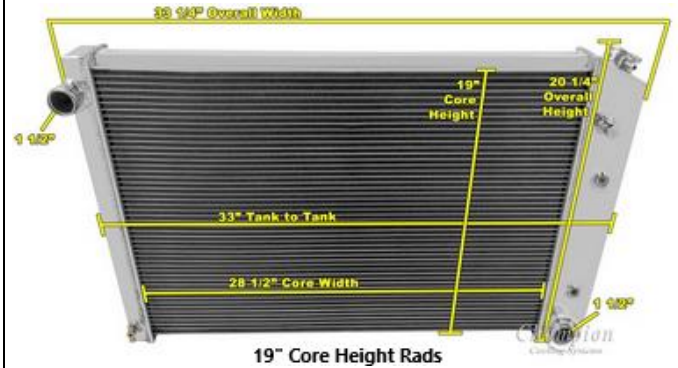

Part No. Price

RADIATORS

Please confirm your core height 17" or 19" tall. All radiators come with transmission cooler.

19" TALL CORES

18-620-2A	73-87 Radiator - 2 row, aluminium, w/ 13lb rad cap - Core Dimensions 19" tall x 28 1/2" wide x 1 3/4" thick	$349.95
18-620-3A	73-87 Radiator - 3 row, aluminum, w/ 13lb rad cap - Core Dimensions 19" tall x 28 1/2" wide x 2 1/4" thick	$424.95

18" TALL CORES

18-620-3A-18	73-87 Radiator - 3 row, aluminium, w/ 13lb rad cap - Core Dimensions 18" tall x 28.25" wide x 2.25" thick	Inquire

17" TALL CORES

18-620-2A-17	73-87 Radiator - 2 row, aluminum, w/ 13lb rad cap - Core Dimension 17" tall x 28.25" wide x 1.75" thick	$375.00
18-620-3A-17	73-87 Radiator - 3 row, aluminium, w/ 13lb rad cap - Core Dimensions 17" tall x 28.25" wide x 2.25" thick	Inquire

LS CONVERSION RADIATOR

18-620-3A-ALS	73-87 Radiator - 3 row, aluminum, auto, w/ LS conversion - without auto cooler	$499.95

Radiator Dimensions:

Total	20 7/8" tall, 33 3/4" wide
Core	18 7/8" tall, 28 1/4" wide
Inlet	(Choose your size below) passenger side
Outlet	(Choose your side below) passenger side

RADIATOR OUTLETS

18-0125	Outlet - screw in, 1 1/2 OD	$54.95
18-0150	Outlet - screw in, 1 1/4 OD	$54.95
41-0254	40-87 Radiator Petcock - brass	$8.95
41-0RC-16	47-87 Radiator Cap - 16lb.	$9.95