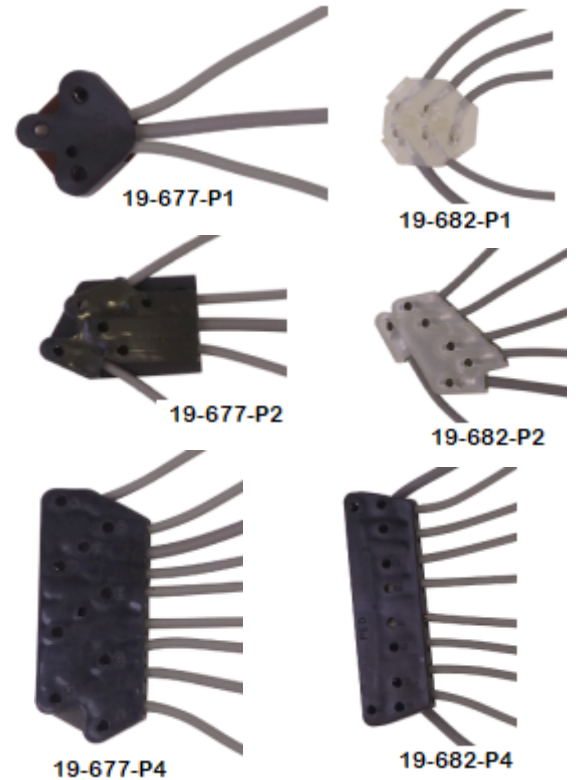

Part No.		Price
POWER WINDOW SWITCHES		
19-677-1R	77-81 Power Window Switch - 1 button - right	$32.95
19-677-2L	77-81 Power Window Switch - 2 button - left	$79.95
19-677-4L	77-81 Power Window Switch - 4 button - left	$99.95
19-682-1R	82-91 Power Window Switch - 1 button - right	$18.95
19-682-2L	82-91 Power Window Switch - 2 button - left	$24.95
19-682-4L	82-91 Power Window Switch - 4 button - left	$39.95

Part No.		Price
POWER WINDOW SWITCH PIGTAILS		
19-677-P1	77-81 Power Window Switch Pigtail - 1 button, each - RH front door, LH or RH rear door, 3 prong	$30.95
19-677-P2	77-81 Power Window Switch Pigtail - 2 button, each - LH front door, 5 prong	$37.95
19-677-P4	77-81 Power Window Switch Pigtail - 4 button, each - LH front door, 9 prong	$51.95
19-682-P1	82-91 Power Window Switch Pigtail - 1 button, each - RH front door, LH or RH rear door, 5 prong	$37.95
19-682-P2	82-91 Power Window Switch Pigtail - 2 button, each - LH front door, 6 prong	$42.95
19-682-P4	82-91 Power Window Switch Pigtail - 4 button, each - LH front door, 10 prong	$58.95

Part No.		Price
POWER DOOR LOCK SWITCH		
19-6150-77	77-78 Power Door Lock Switch - left or right, each	$87.95
19-6150-79	79-81 Power Door Lock Switch - left or right, each	$87.95
19-6150-82	82-91 Power Door Lock Switch - left or right, each - original for 82-91	$16.95

Part No.		Price
POWER DOOR LOCK SWITCH PIGTAILS		
19-615-77P	77-78 Power Lock Switch Pigtail - 1 button, left or right front door	$30.95
19-615-79P	79-91 Power Lock Switch Pigtail - 1 button, left or right front door	$30.95