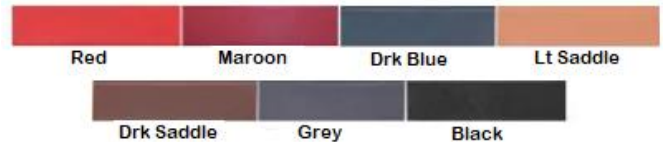

BILL'S TRUCK SHOP LTD.

CHEV

Est. 1987

GMC

40-90 PARTS & ACCESSORIES

PICTURE COMING SOON