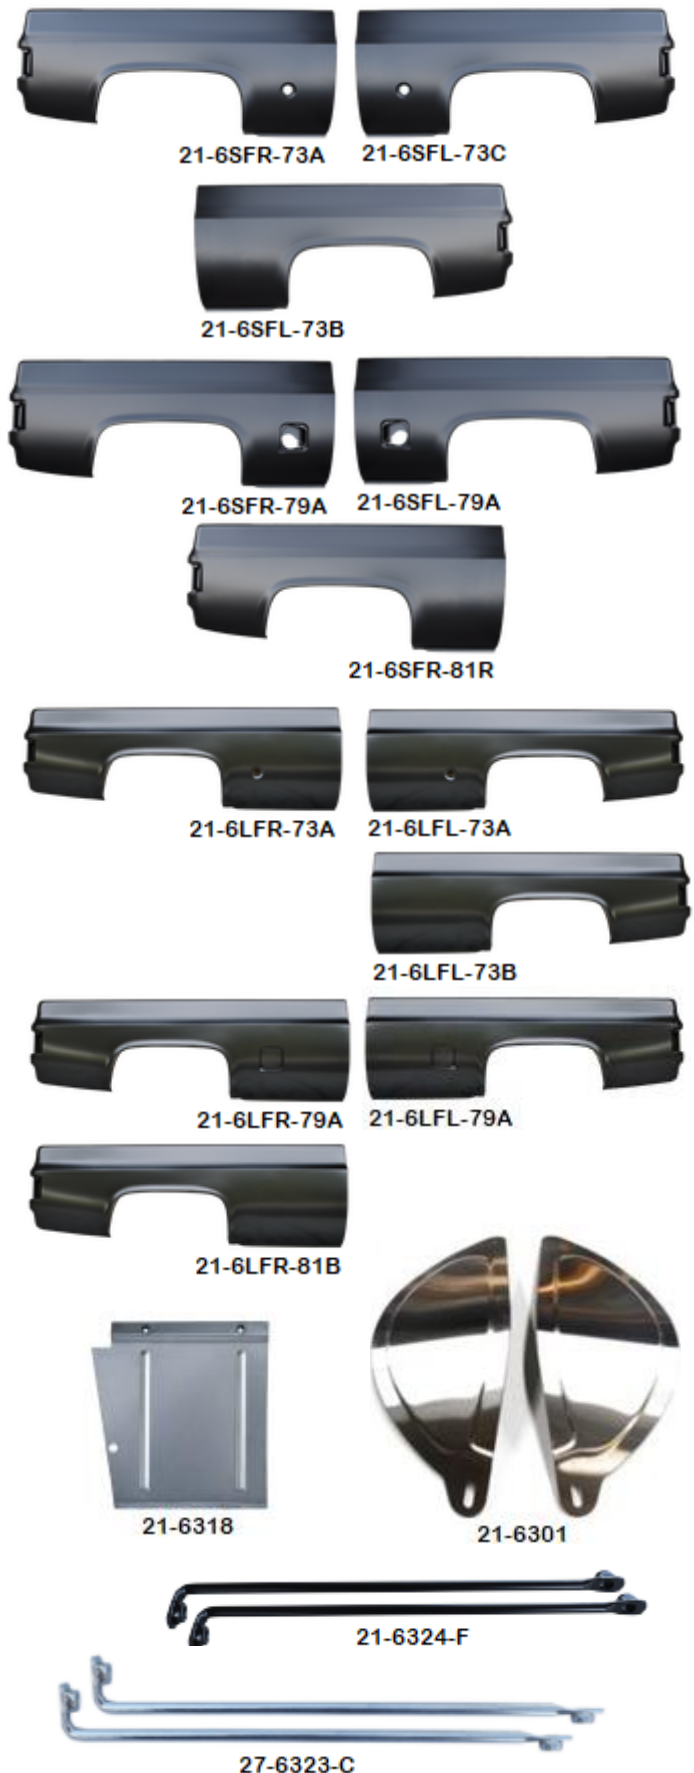

Part No.		Price
SHORT 6' BOX SIDES		
21-6SFL-73B	73-80 Bed Side - short fleetside, w/o fuel opening, left	$1195.95
21-6SFR-73A	73-78 Bed Side - short fleetside, w/ round fuel hole, right	$1195.95
21-6SFL-73C	73-78 Bed Side - short fleetside, w/ round fuel hole, left	$1195.95
LONG 8' BOX SIDES		
21-6LFL-73A	73-78 Bed Side - long fleetside, w/ round fuel fill, left	$1395.95
21-6LFL-73B	73-80 Bed Side - long fleetside, w/o gas fill, left	$1395.95
21-6LFR-73A	73-78 Bed Side - long fleetside, w/ round fuel fill, right	$1395.95
21-6LFL-79A	79-87 Bed Side - long fleetside, w/ square fuel fill, left	$1295.95
21-6LFR-79A	79-87 Bed Side - long fleetside, w/ square fuel fill, right	$1295.95
21-6LFR-81B	81-87 Bed Side - long, fleetside, w/o fuel fill, right	$1195.95
STONE SHIELD		
21-6301	73-87 Stone Shields - stainless, pair	$119.95
SPLASH SHIELD		
21-6317	73-87 Rear Splash Shield - fleetside, left	$44.95
21-6318	73-87 Rear Splash Shield - fleetside, right	$44.95
BED SIDE BRACES		
21-6324-F	73-87 Bedside Brace Set - 2pcs	$36.95
21-6323-C	73-87 Bedside Brace Set - chrome plated, 2 pcs	$36.95
STAKE POCKET COVERS		
23-0192	58-87 Stake Pocket Covers - fleetside, pair	$36.95