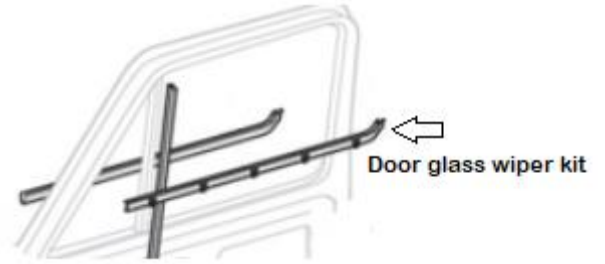

Part No. Price

DOOR GLASS WIPERS / SCRAPERS

Includes 2 inners & 2 outers. Front door kit fits 1973-87 Pickup & 1973-91 Blazer/Jimmy, Suburban or Crew Cab

11-606-73K	73-80 Door Glass Wiper Kit - inner and outer, 4pcs	$99.95
11-606-73LI	73-80 Door Glass Wiper - inner, left, each	$24.95
11-606-73RI	73-80 Door Glass Wiper - inner, right, each	$24.95
11-606-73	73-91 Door Glass Wipers - outer , pair	$59.95
11-606-L	73-91 Door Glass Wiper - outer, left, each	$29.95
11-606-R	73-91 Door Glass Wiper - outer, right, each	$29.95
11-606-81K	81-92 Door Glass Wiper Kit - inner and outer, 4pcs	$94.95
11-606-81LI	81-92 Door Glass Wiper - inner, left, each	$29.95
11-606-81RI	81-92 Door Glass Wiper - inner, right, each	$29.95