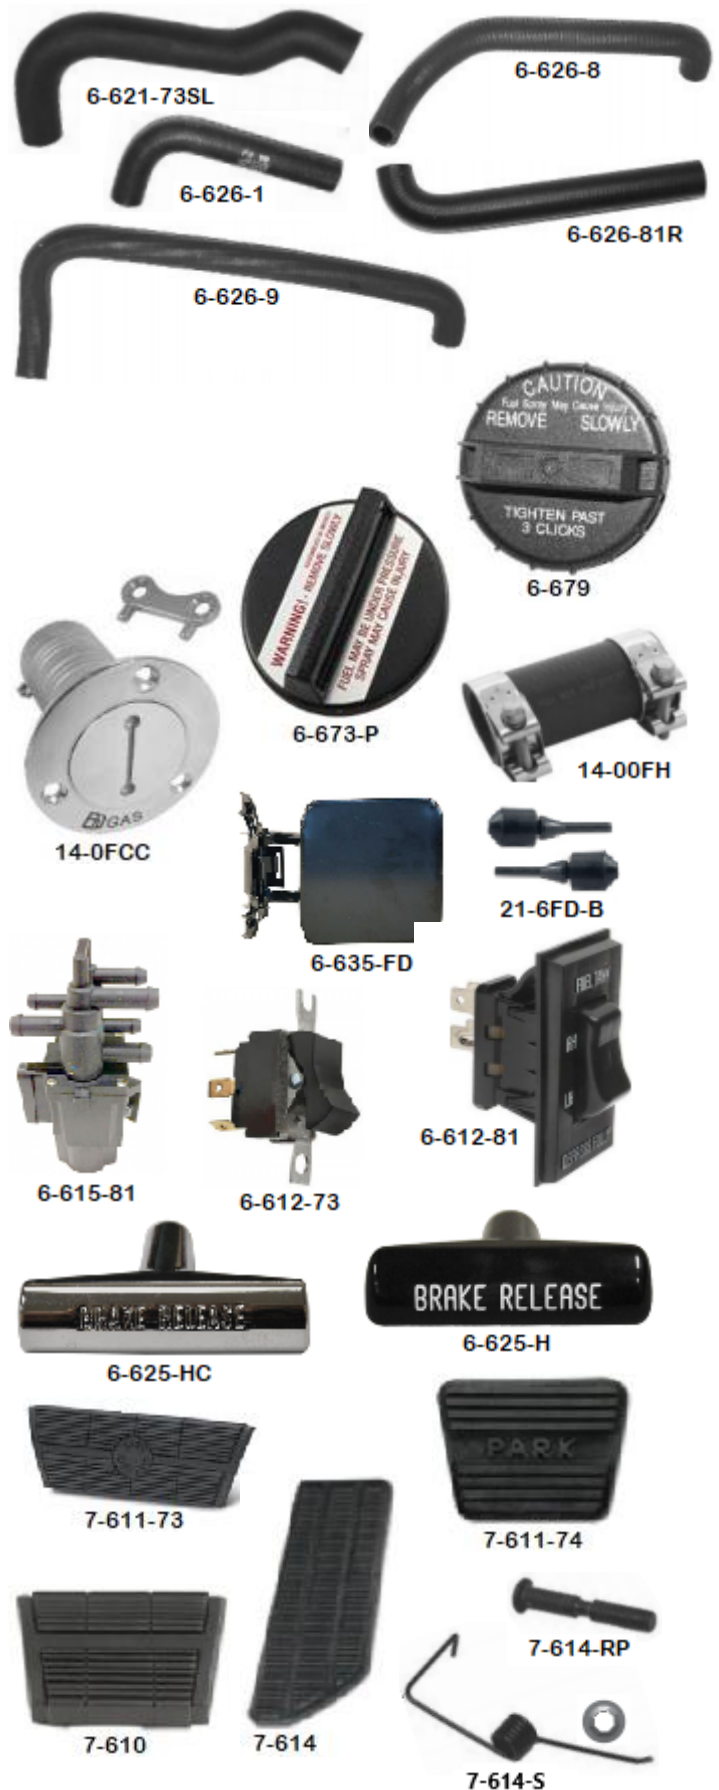

Part No.		Price
FUEL TANK FILLER DOOR		
6-635-FD	79-87 Fuel Door - fits left or right	$34.95
21-6FD-B	79-87 Fuel Door Bumpers - pair	$5.95

Part No.		Price
GAS TANK SELECTOR SWITCH & MOTOR		
6-615-73	73-80 Fuel Tank Control Motor - w/ dual tank, 3 port	Inquire
6-615-81	81-89 Fuel Tank Control Motor - w/ dual tank, 6 port	$179.95
6-612-73	73-80 Fuel Tank Selector Switch - L or R tank	$59.95
6-612-81	81-86 Fuel Tank Selector Switch - L or R tank	$24.95
6-612-87	87-91 Fuel Tank Selector Switch - L or R tank	$24.95

Part No.		Price
BRAKE RELEASE HANDLE		
6-625-HC	73-87 Brake Release Handle - press on, Chrome	$9.95
6-625-H	73-87 Brake Release Handle - press on, Black	$9.95

Part No.		Price
PEDALS PADS & TRIM		
7-611-73	73-73 Park Brake Pad - w/o lettering	Inquire
7-611-74	74-87 Park Brake Pad - w/ lettering (park)	$7.95
7-609	73-87 Brake Pedal Pad, auto	$14.95
7-609-DB	75-98 Brake Pedal Pad - w/ DISC BRAKES	$12.95
7-610	73-91 Clutch & Brake Pedal Pad - standard	$11.95
7-614	74-91 Accelerator Pedal Pad	$26.95
7-614-s	74-91 Accelerator Pedal Tension Spring	$21.95
7-614-RP	72-75 Accelerator Pedal Retainer Pin	Inquire