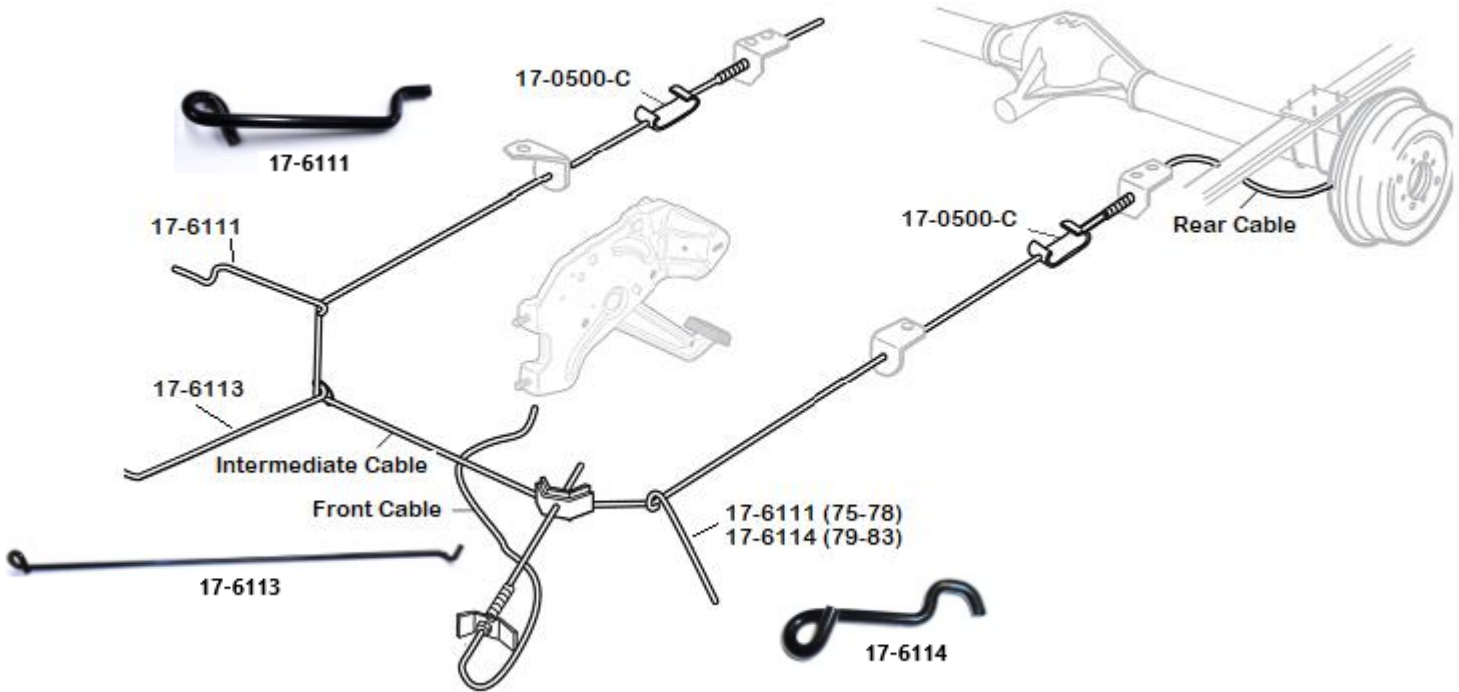

Please note when ordering brake cables please provide complete truck info to help confirm the correct cables being order. For example ½ or ¾ ton, 2 or 4 wheel drive, long or short bed.

1973 - 1983 1/2 ton Standard Cab