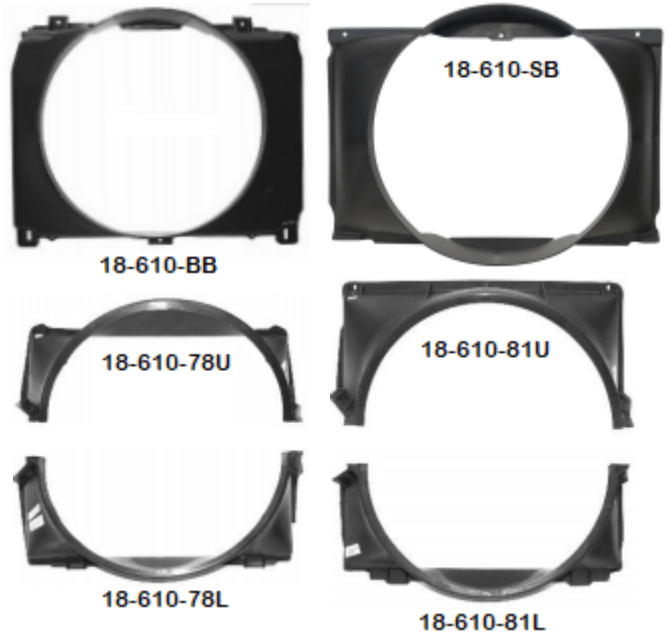

Part No.		Price
FAN SHROUDS		
18-610-BB	73-88 Fan Shroud - 454 BB, C10/20, 1 piece	$39.95
18-610-73SB	73-77 Fan Shroud - V8, SB, 1 piece	$229.95
18-610-78U	78-80 Upper Fan Shroud - SB 305/350, C/K-5/10/20, w/o AC, automatic or manual transmission.	$39.95
18-610-78L	78-80 Lower Fan Shroud - SB 305/350, C/K-5/10/20, w/o AC, automatic or manual transmission.	$49.95
18-610-81U	81-91 Upper Fan Shroud - SB 305/350, C/K-5/10/20, - w/o A/C	$49.95
18-610-81UAC	81-91 Upper Fan Shroud - SB 305/350, C/K-5/10/20, - w/ A/C	$89.95
18-610-81L	81-91 Lower Fan Shroud - SB 305/350, C/K-5/10/20, - with or without A/C	$41.95