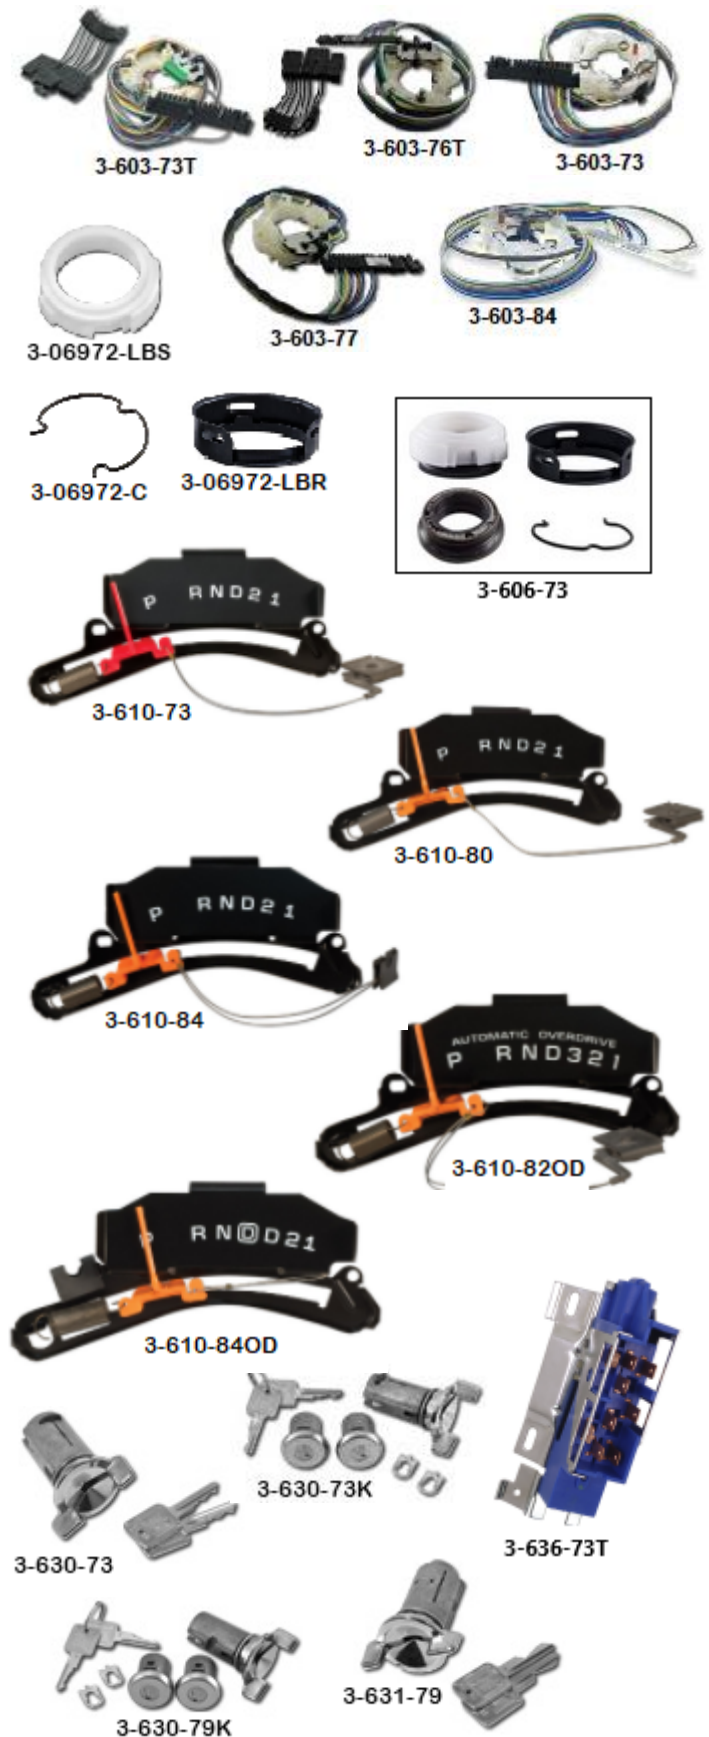

Part No.		Price
TURN SIGNAL SWITCH		
3-602-CT	73-76 Turn Signal Switch Repair Cam – w/ tilt	$5.95
3-602-C	73-83 Turn Signal Switch Repair Cam - w/o tilt	$7.95
3-603-73	73-76 Turn Signal Switch – with or without tilt	$59.95
3-603-77	77-83 Turn Signal Switch – with or without tilt	$59.95
3-603-84	84-91 Turn Signal Switch <i>(note 88-91 fit without pulse wipers)</i>	$59.95
BEARINGS		
3-606-73	73-87 Lower Column Bearing w/ retainer & clip, kit	$82.95
3-06972-LBS	69-87 Lower Column Bearing Support	$9.95
3-06972-C	69-87 Lower Column Bearing Retainer Clip	$4.95
3-06972-LBR	69-87 Lower Column Bearing Retainer	$5.95
SHIFT INDICATORS & LINKAGE		
3-610-73	73-79 Shift Indicator	$59.95
3-610-80	80-83 Shift Indicator assembly - w/o overdrive	$69.95
3-610-84	84-87 Shift Indicator assembly - w/o overdrive	$59.95
3-610-82OD	82-83 Shift Indicator assembly – 4spd, auto, w/ overdrive	$59.95
3-610-84OD	84-87 Shift Indicator assembly – w/ overdrive <i>- also for 88-91 Full Size Blazer, Jimmy, Suburban</i>	$59.95
IGNITION SWITCH		
3-636-73T	73-94 Park Neutral Ignition Switch - with tilt	$22.95
IGNITION		
3-630-73	73-78 Ignition Cylinder – w/ keys	$39.95
3-630-73K	73-78 Ignition Cylinder & Doors – w/ keys, set	$49.95
3-631-79	79-91 Ignition Cylinder –w/ keys	$39.95
3-631-79K	79-91 Ignition Cylinder & Doors – w/ keys, set	$69.95