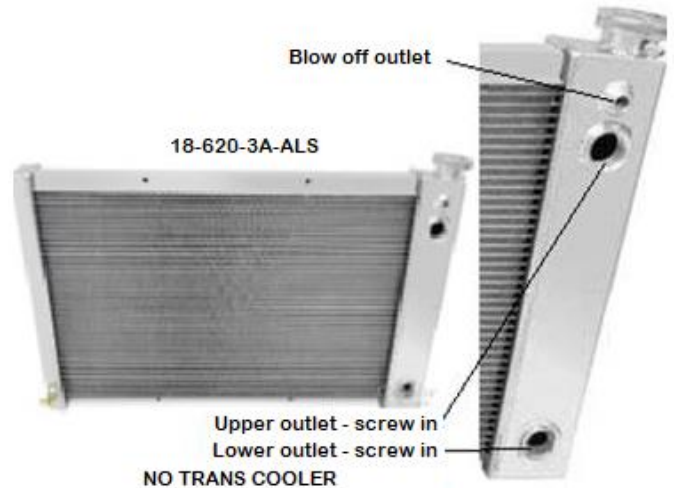

Part No. Price

RADIATORS

Please confirm your core height 17" or 19" tall. All radiators come with transmission cooler.

19" TALL CORES

18-620-2A	73-87 Radiator - 2 row, aluminium, w/ 13lb rad cap - Core Dimensions 19" tall x 28 1/2" wide x 1 3/4" thick	$349.95
18-620-3A	73-87 Radiator - 3 row, aluminum, w/ 13lb rad cap - Core Dimensions 19" tall x 28 1/2" wide x 2 1/4" thick	$424.95

18" TALL CORES

18-620-3A-18	73-87 Radiator - 3 row, aluminium, w/ 13lb rad cap - Core Dimensions 18" tall x 28.25" wide x 2.25" thick	Inquire

17" TALL CORES

18-620-2A-17	73-87 Radiator - 2 row, aluminum, w/ 13lb rad cap - Core Dimension 17" tall x 28.25" wide x 1.75" thick	$375.00
18-620-3A-17	73-87 Radiator - 3 row, aluminium, w/ 13lb rad cap - Core Dimensions 17" tall x 28.25" wide x 2.25" thick	Inquire

LS CONVERSION RADIATOR

18-620-3A-ALS	73-87 Radiator - 3 row, aluminum, auto, w/ LS conversion - without auto cooler	$499.95

Radiator Dimensions:

Total	20 7/8" tall, 33 3/4" wide
Core	18 7/8" tall, 28 1/4" wide
Inlet	(Choose your size below) passenger side
Outlet	(Choose your side below) passenger side

RADIATOR OUTLETS

18-0125	Outlet - screw in, 1 1/2 OD	$54.95
18-0150	Outlet - screw in, 1 1/4 OD	$54.95
41-0254	40-87 Radiator Petcock - brass	$8.95
41-0RC-16	47-87 Radiator Cap - 16lb.	$9.95