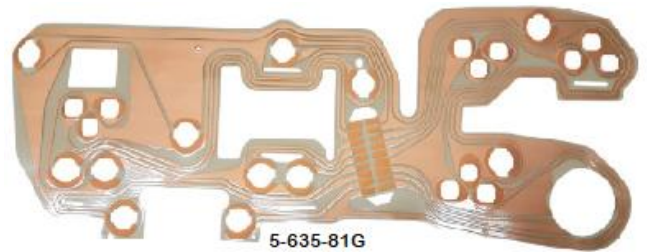

Part No.		Price
INSTRUMENT CLUSTER PRINTED CIRCUITS		
<i>Made in USA, please provide the GM number on the printed circuit for accurate replacement.</i>		
CHEVROLET		
5-635-73W	73-75 Printed Circuit - w/ warning lights	$89.95
5-636-75G	73-75 Printed Circuit - w/ gauges	$89.95
5-635-73GT	73-75 Printed Circuit - w/ gauges & tachometer	$132.95
5-635-76W	76-82 Printed Circuit - w/ warning lights	$89.95
5-635-76G	76-76 Printed Circuit - w/ gauges	$132.95
5-635-76GT	76-76 Printed Circuit - w/ gauges & tachometer	$89.95
5-635-77W	77-77 Printed Circuit - w/ warning lights	$89.95
5-635-77G	77-77 Printed Circuit - w/ gauges	$132.95
5-635-77GT	77-77 Printed Circuit - w/ gauges & tachometer	$89.95
5-635-78G	78-80 Printed Circuit - w/ gauges	$89.95
5-635-78GT	78-80 Printed Circuit - w/ gauges & tachometer	$89.95
5-635-81G	81-91 Printed Circuit - w/ gauges	$89.95
5-635-81GT	81-87 Printed Circuit - w/ gauges & tachometer	$89.95
5-635-83W	83-87 Printed Circuit - w/ warning lights	$89.95
GMC		
5-636-73W	73-74 Printed Circuit - w/ warning lights	$89.95
5-636-75G	75-77 Printed Circuit - w/ gauges	$89.95
5-635-73GT	73-75 Printed Circuit - w/ gauges & tachometer	$89.95
5-636-75GA	75-77 Printed Circuit - w/ gauges & A/C	$89.95
5-636-75GTA	75-77 Printed Circuit - w/ gauges, tachometer	$89.95
5-635-78G	78-80 Printed Circuit - w/ gauges	$89.95
5-636-78GT	78-80 Printed Circuit - w/ gauges & tachometer	$89.95
5-636-78GA	78-80 Printed Circuit - w/ gauges & A/C	$89.95
5-636-78GTA	78-80 Printed Circuit - w/ gauges, tachometer & A/C	$89.95
5-636-81G	81-83 Printed Circuit - w/ gauges	$89.95
5-636-81GA	81-83 Printed Circuit - w/ gauges & A/C	$89.95
5-636-81GT	81-83 Printed Circuit - w/ gauges & tachometer	$89.95
5-636-81GTA	81-83 Printed Circuit - w/ gauges, tachometer, & A/C	$89.95
5-636-84G	84-87 Printed Circuit - w/ gauges	$89.95
5-636-84GA	84-87 Printed Circuit - w/ gauges & A/C	$89.95
5-636-84GT	84-87 Printed Circuit - w/ gauges & tachometer	$89.95
5-636-84GTA	84-87 Printed Circuit - w/ gauges, tachometer & A/C	$89.95
DASH BULB		
5-0535	67-80 Dash Bulb Socket - w/ bulb	$3.50
RETAINING CLIP		
5-635-C	73-87 Instrument Cluster Retaining Clip - each	$1.95