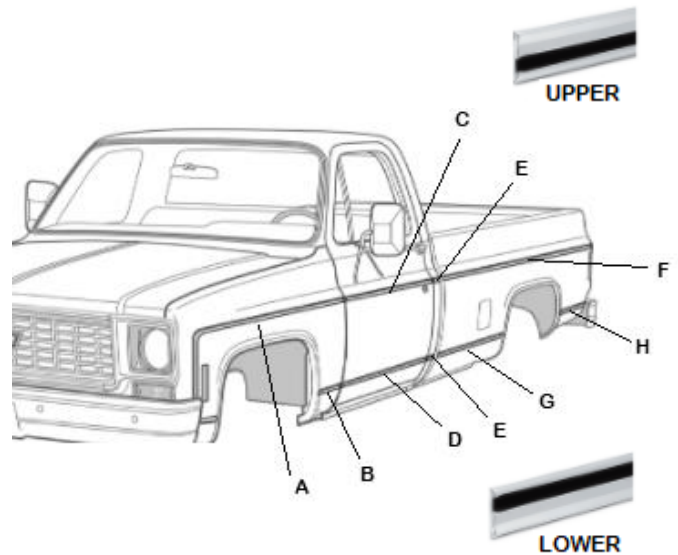

Part No.		Price
73-80 BODY MOULDINGS		
<i>Long & short fleetside, polished aluminum with black center accent.</i>		
28-61121	73-80 Front Fender Upper - left <i>- also fits 73-80 Blazer / Jimmy, and Suburban</i>	$50.95
28-61120	73-80 Front Fender Upper - right <i>- also fits 73-80 Blazer / Jimmy, and Suburban</i>	$50.95
28-61123	73-80 Front Fender Lower - left <i>- also fits 73-80 Blazer / Jimmy, and Suburban</i>	$16.95
28-61122	73-80 Front Fender Lower - right <i>- also fits 73-80 Blazer / Jimmy, and Suburban</i>	$16.95
28-61131	73-80 Door Upper - left <i>- also fits 73-80 Blazer / Jimmy, and Suburban</i>	$28.95
28-61130	73-80 Door Upper - right <i>- also fits 73-80 Blazer / Jimmy, and Suburban</i>	$28.95
28-61133	73-80 Door Lower - left <i>- also fits 73-80 Blazer / Jimmy, and Suburban</i>	$26.95
28-61132	73-80 Door Lower - right <i>- also fits 73-80 Blazer / Jimmy, and Suburban</i>	$26.95
28-61174	73-80 Cab Upper or Lower - left or right, each	$10.95
28-61181	73-80 Bed Upper - long bed, left	$53.95
28-61180	73-80 Bed Upper - long bed, right	$53.95
28-61191	73-80 Bed Upper - short bed, right	$47.95
28-61190	73-80 Bed Upper - short bed, left	$47.95
28-61183	73-80 Bed Lower Front - long bed, left	$26.95
28-61182	73-80 Bed Lower Front - long bed, right	$26.95
28-61193	73-80 Bed Lower Front - short bed, right	$26.95
28-61192	73-80 Bed Lower Front - short bed, left	$26.95
28-61185	73-80 Bed Lower Rear - long bed, left	$31.95
28-61184	73-80 Bed Lower Rear - long bed, right	$31.95
28-61195	73-80 Bed Lower Rear - short bed, left <i>- also fits 73-80 Blazer / Jimmy</i>	$23.95
28-61194	73-80 Bed Lower Rear - short bed, right <i>- also fits 73-80 Blazer / Jimmy</i>	$23.95
28-61186	73-80 Tailgate - narrow upper or lower, w/ hardware, each <i>- also fits 73-80 Blazer / Jimmy</i>	$44.95