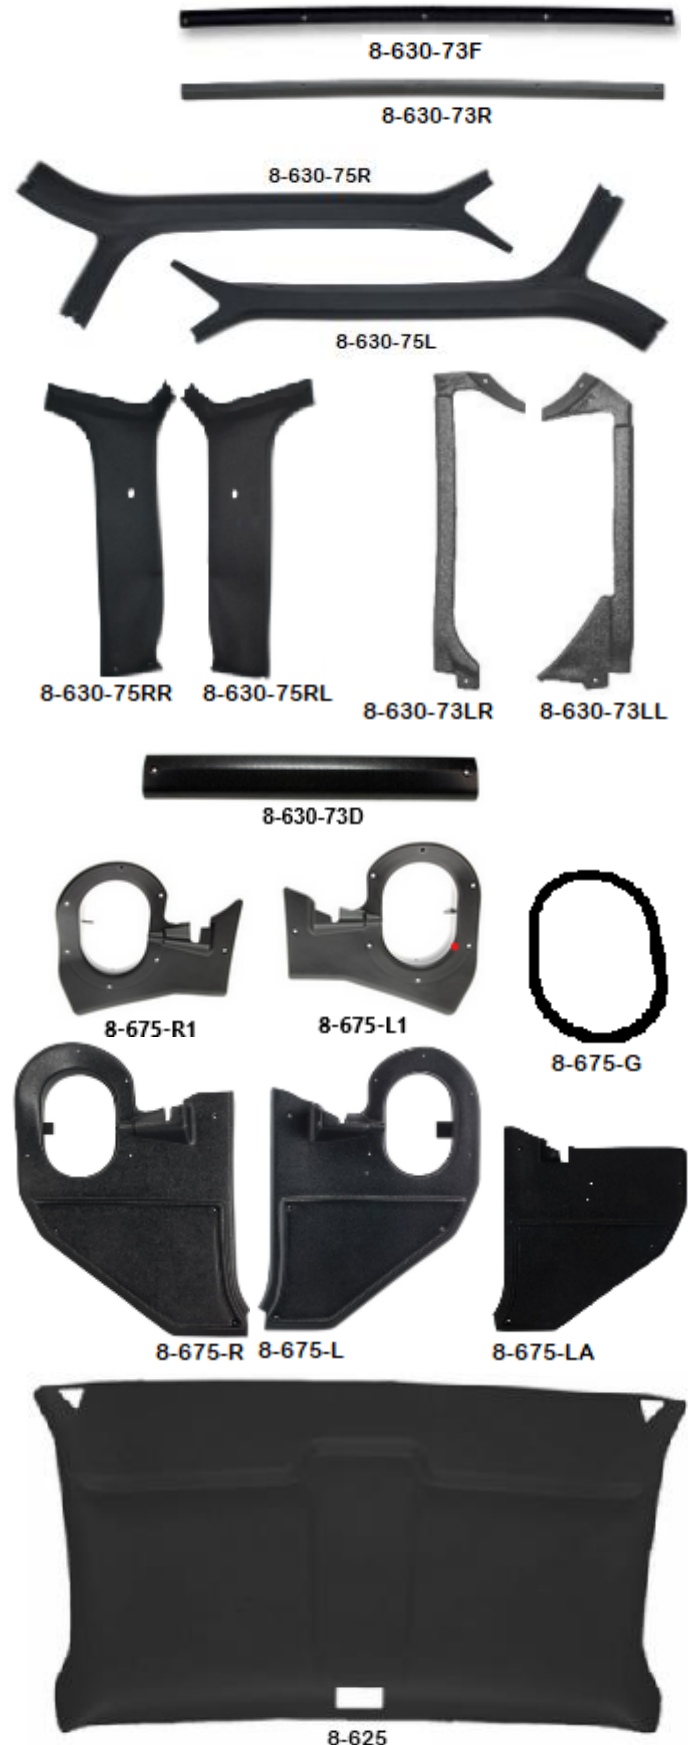

Part No.		Price
<b>SEAT BELTS</b>		
<i>When ordering seat belts there are many issues that will have to be addressed. For example, buckets, bench, height of seat, mount location. Please note the 3 point system, lock buckle must be on the side of the person. Some application may require an extender.</i>		
<b>3-POINT RETRACTABLE - w/ hardware, per person</b>		
Chrome lift lever type (airplane style) with approx 24" inner female end.		
<b>SB-R3LB</b>	- black, with chrome buckle	<b>\$175.95</b>
<b>SB-R3LDB</b>	- navy blue, with chrome buckle	<b>\$169.95</b>
Push button standard (coloured) with approx 10" inner female end.		
<b>SB-R3PB</b>	- black, with standard buckle	<b>\$209.95</b>
<b>SB-R3PG</b>	- gray, with standard buckle	<b>\$209.95</b>
<b>SB-R3PM</b>	- maroon, with standard buckle	<b>\$209.95</b>
<b>SB-R3PT</b>	- tan, with standard buckle	<b>\$209.95</b>
<b>LAP STYLE - w/ hardware, per person</b>		
Push button standard (coloured buckle), 22" long female end and 38" long male end.		
<b>SB-N2PB</b>	- black, with standard buckle	<b>\$69.95</b>
<b>SB-N2PR</b>	- red, with standard buckle	<b>\$69.95</b>
<b>SB-N2PG</b>	- grey, with standard buckle	<b>\$69.95</b>
<b>SB-N2PT</b>	- tan, with standard buckle	<b>\$69.95</b>
<b>SB-N2PN</b>	- navy blue, with standard buckle	<b>\$69.95</b>
<b>SB-N2PM</b>	- maroon, with standard buckle	<b>\$69.95</b>
Lift Lever (chrome) deluxe type, 22" long male end & 38" long female end.		
<b>SB-N2LB</b>	- black, with chrome buckle	<b>\$69.95</b>
<b>SB-N2LG</b>	- grey, with chrome buckle	<b>\$69.95</b>
<b>SB-N2LN</b>	- navy blue, with chrome buckle	<b>\$69.95</b>
<b>SB-N2LR</b>	- red, with chrome buckle	<b>\$69.95</b>
<b>SB-N2LTAN</b>	- tan, with chrome buckle	<b>\$69.95</b>
<b>BELT EXTENSIONS W/ HARDWARE</b>		
<b>SB-12XBK</b>	- black, 12" long belt.	<b>\$17.95</b>
<b>SB-12XBL</b>	- navy blue, 12" long belt	<b>\$17.95</b>
<b>SB-12XR</b>	- red, 12" long belt	<b>\$17.95</b>
<b>SB-12XT</b>	- tan, 12" long belt	<b>\$17.95</b>
<b>SB-12XG</b>	- gray, 12" long belt	<b>\$17.95</b>
<b>FAB-1008-1</b>	- 1", 90 deg, ext.	<b>\$9.95</b>
<b>FAB-1001-3</b>	- 8" long extension with 3 holes, 2 1/2 " apart	<b>\$11.95</b>
<b>SHOULDER SEAT BELT COVERS</b>		
used with factory 3-point shoulder seat belt		
<b>9-60SB-C</b>	76-89 Shoulder Seat Belt Cover - black, pair	<b>\$42.95</b>