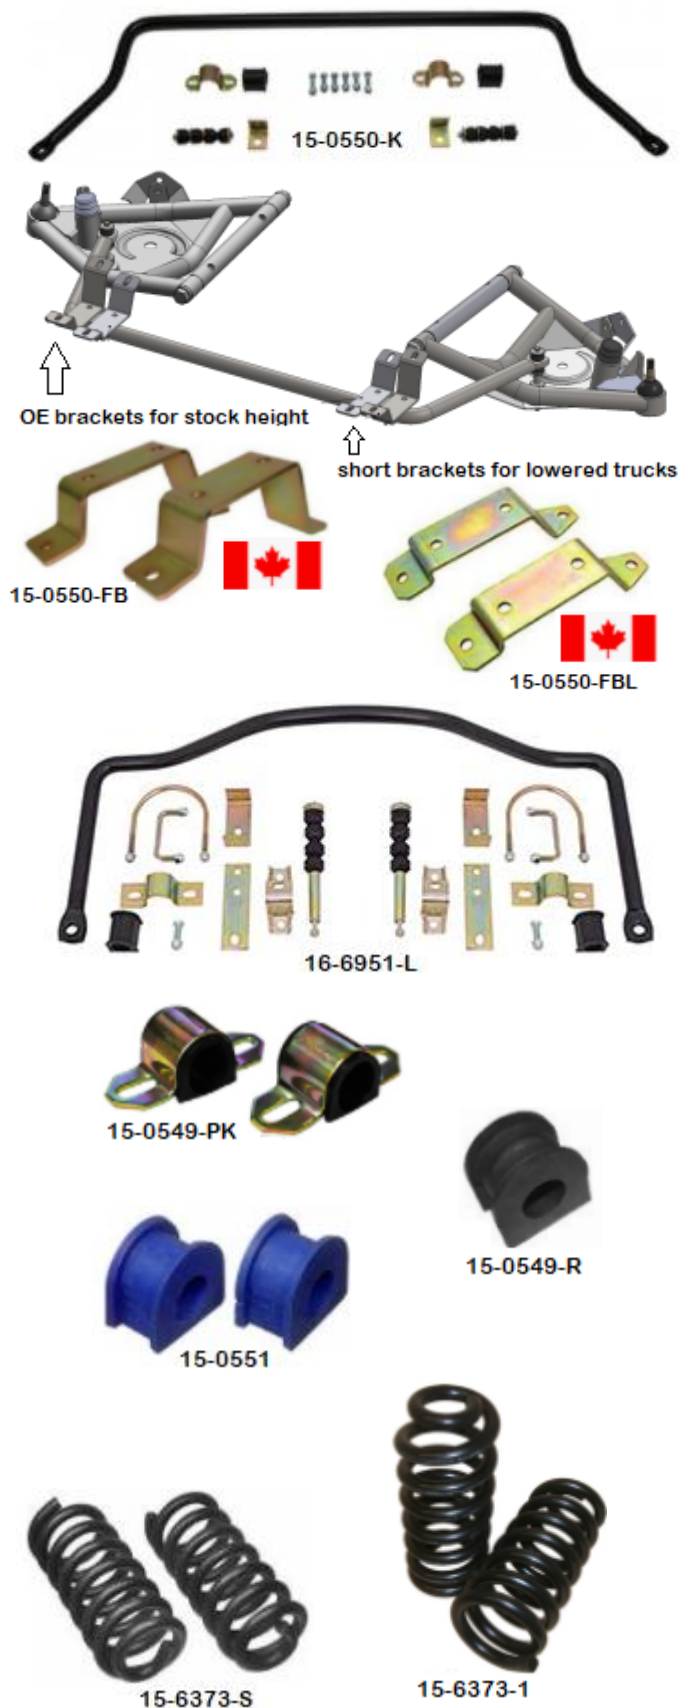

Part No.		Price
SWAY BARS		
15-0550-K	63-87 Front Sway Bar Kit - with poly bushings - 1 1/8" bar, 2WD trucks, correct OE Style	$324.95
15-0550-K2	63-87 Front Sway Bar Kit - with poly bushings - 1 1/4" bar 2WD trucks, NEWER end link style, special order	Inquire
FRONT SWAY BAR BRACKETS		
15-0550-FB	63-87 Front Sway Bar Brackets - w/ hardware, pair - for trucks with stock height suspension	$35.95
15-0550-FBL	63-87 Front Sway Bar Brackets - w/ hardware, pair - for trucks lowered more than 3"	$35.95
15-0549-RB	63-87 Front Sway Bar Brackets - w/ 1" bar, each	$8.95
REAR SWAY BAR KIT		
16-6951-L	73-91 Rear Sway Bar Kit - with poly bushings - 1" bar, 2WD & 4WD trucks	$324.95
SWAY BAR BUSHINGS		
15-0549-PK	63-87 Sway Bar Bushing Kit - poly, w/ bkts & hdw, pair, 1"	$39.95
15-0551-PK	63-87 Sway Bar Bushing Kit - poly, w/ bkts & hdw, pair, 1 1/16"	$44.95
15-0550-PK	63-87 Sway Bar Bushing Kit - poly, w/ bkts & hdw, pair, 1 1/8"	$49.95
15-0552-PK	63-87 Sway Bar Bushing Kit - poly, w/ bkts & hdw, pair, 1 1/4"	$39.95
15-0549-R	63-87 Sway Bar Bushing - 1" rubber, each	$8.95
15-0551	63-87 Sway Bar Bushings -poly / blue, pair, 1 1/16" - used for the original 1" wide retainers	$34.95
15-0552	63-87 Sway Bar Bushings -poly / blue, pair, 1 1/4" - used for the original 1" wide retainers	$34.95
15-0550	63-87 Sway Bar Bushings - poly / blue, pair, 1 1/8" - used for the original 1" wide retainers	$34.95
FRONT COIL SPRINGS		
15-6373-S	73-87 Front Coil Springs - C10, small block, stock height, pair	Inquire
15-6373-1	73-87 Front Coil Springs - C10, small block, 1" drop, pair	Inquire
15-6373-2	73-87 Front Coil Springs - C10, small block, 2" drop, pair	Inquire
15-6373-3	73-87 Front Coil Springs - C10, small block, 3" drop, pair	Inquire