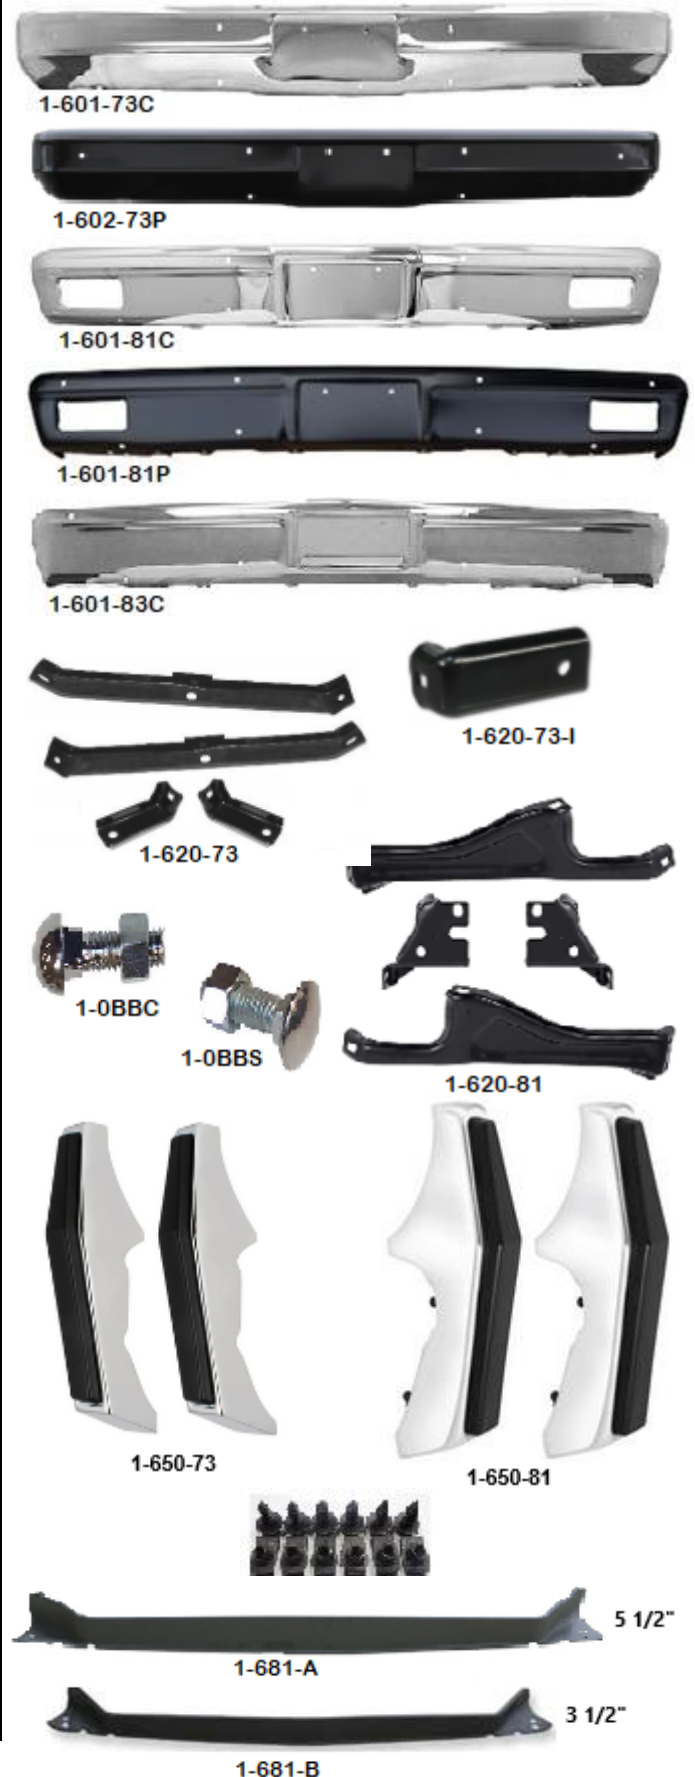

Part No.		Price
All bumpers are triple nickel plated before chroming w/rust inhibitor coating on back.		
FRONT BUMPER		
1-601-73C	73-80 Front Bumper - chrome, w/o impact strip holes	$429.95
1-602-73P	73-80 Front Bumper - painted, w/o impact strip holes	$299.95
1-601-81C	81-82 Front Bumper - chrome, w/o impact strip holes	$449.95
1-601-81P	81-82 Front Bumper - painted, w/o impact strip holes	Inquire
1-601-83C	83-87 Front Bumper - chrome, w/o impact strip holes	$429.95
1-602-83C	83-87 Front Bumper - chrome, w/ impact strip holes	$429.95
1-602-83P	83-87 Front Bumper - painted, w/o impact strip holes	$299.95
FRONT BRACKETS w / Hardware		
1-620-73	73-80 Front Bumper Bracket Kit - w/ hdw	$149.95
1-620-73-I	73-80 Front Bumper Bracket Inner - w/ hdw, left or right, each	Inquire
1-620-81	81-87 Front Bumper Bracket Kit - w/ hdw	$149.95
BUMPER BRACKET HARDWARE		
1-0030-4	Bumper Bracket Hardware - 4 bolts 1/2 x 1 1/2" w/ hardware	$11.95
1-0030-6	Bumper Bracket Hardware - 6 bolts 1/2 x 1 1/2" w/ hardware	$16.95
1-0030-8	Bumper Bracket Hardware - 8 bolts 1/2 x 1 1/2" w/ hardware	$22.95
1-0030-10	Bumper Bracket Hardware - 10 bolts 1/2 x 1 1/2" w/ hardware	$29.95
BUMPER BOLTS w/ Hardware		
1-0BBC	47-87 Bumper Bolt - chrome, w/ high dome head	$5.95
1-0BBS	47-87 Bumper Bolt - stainless steel w/ low dome head	$5.95
1-0BBP	47-87 Bumper Bolt - painted, black, w/ high dome head	$6.50
BUMPER GUARDS		
1-650-73	73-80 Chrome, for bumpers w/o rubber impact strips	$384.95
1-650-73S	73-80 Chrome for bumper w/ impact strip	N/A
1-650-81	81-87 Chrome for bumpers w/o rubber impact strips	$384.95
1-650-81S	81-87 Chrome for bumpers w/ impact strip	N/A
BUMPER IMPACT STRIPS		
1-660-81L	81-87 Impact Strip - left front	N/A
1-660-81R	81-87 Impact Strip - right front	N/A
AIR DEFLECTOR (front)		
1-681-A	81-91 Front Air Dam - w/o tow hooks 2WD	$69.95
1-681-B	81-91 Front Air Dam - w/o tow hooks, (3 1/2" wide) 4WD	$54.95
1-681-R	81-87 Air Deflector Kit - 12 pcs	$19.95