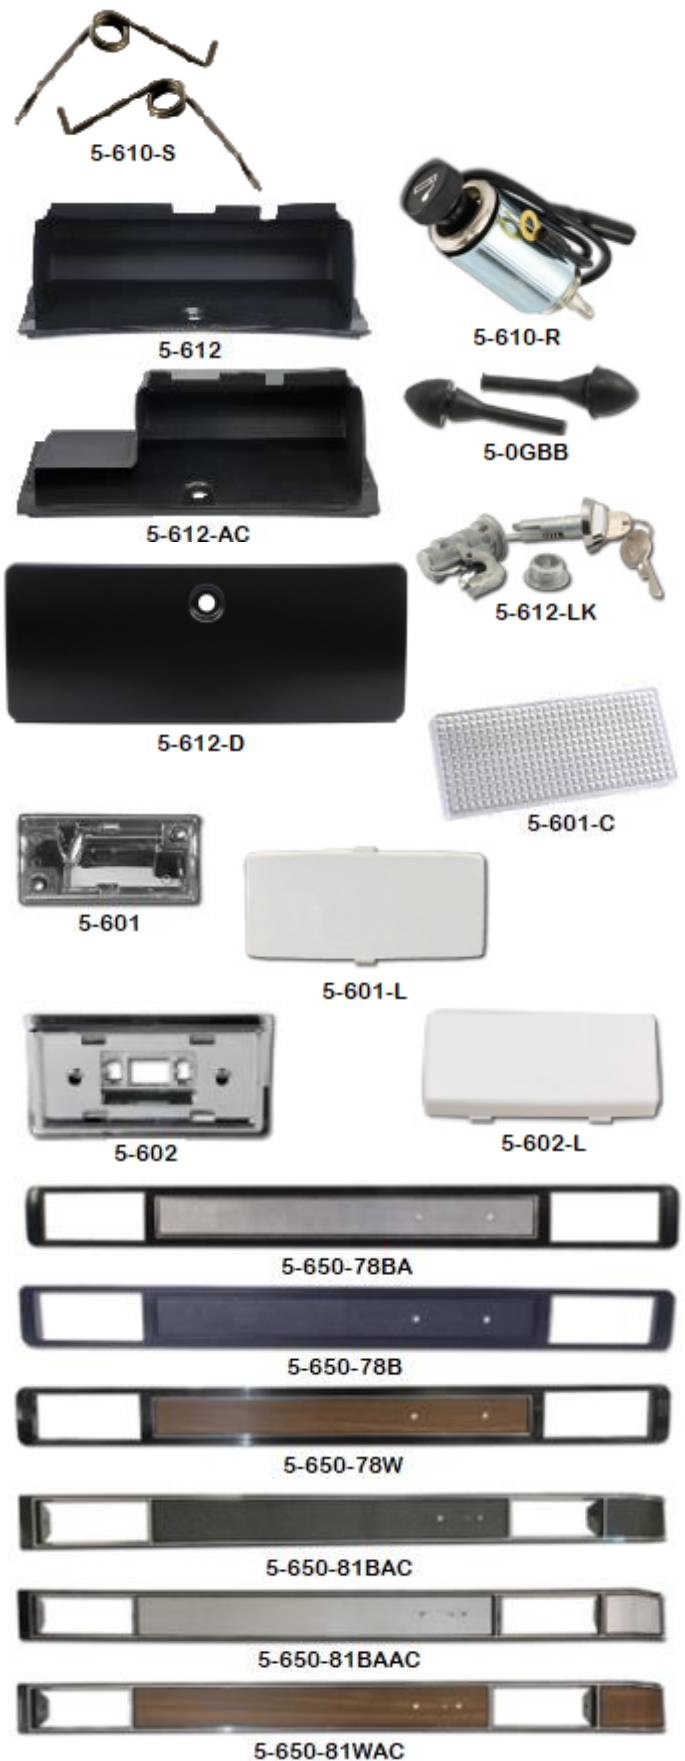

5-626-N 73-86 Antenna Mast Nut inquire

5-6TKL-2

5-6TKL-7

5-620-DV

5-626-78K

5-620-DC

5-620-KP

Part No.		Price
<b>DASH - ASH TRAY</b>		
5-610-B	73-77 Ash Tray Bumpers - open & close bumperts, 4 pcs	\$3.95
5-610-S	73-87 Ash Tray Springs - pair	\$10.00
5-610-R	73-91 Cigarette Lighter Assembly	\$19.95
<b>GLOVE BOX</b>		
5-612	73-87 Glove Box Liner - w/o A/C	\$62.95
5-612-AC	73-87 Glove Box Liner - w/ A/C	\$59.95
5-612-D	73-87 Glove Box Door - black	\$129.95
5-0GBB	73-87 Glove Box Door Bumpers, pr	\$2.50
5-612-LK	73-91 Glove Box Lock & Key	\$34.95
<b>DOMELIGHT</b>		
5-601-HB	73-91 Dome Light Housing - flush mounted to cab - fits 73-91 Blazer / Suburban front & 73-91 Blazer / Suburban rear & crew cab	\$29.95
5-601	73-83 Dome Light Housing - pickup, recessed in cab	\$22.95
5-601-L	73-83 Dome Light Lens - pickup, white - fits 73-91 Blazer / Suburban front & 73-91 Blazer / Suburban rear & crew cab	\$9.95
5-601-C	73-83 Dome Light Lens - pickup, clear - fits 73-91 Blazer / Suburban front & 73-91 Blazer / Suburban rear & crew cab	\$12.95
5-602	84-87 Dome Light Housing - pickup, flush mounted to cab	\$29.95
5-602-L	84-87 Dome Light Lens - white	\$7.95
5-602-C	84-87 Dome Lamp Lens - clear	\$14.95
<b>DASH MOULDINGS</b>		
<i>Mouldings are correct for 78-80, replacement for 73-77</i>		
5-650-78BA	78-80 Dash Moulding - w/ A/C, brushed aluminum, w/ black	\$149.95
5-650-78B	78-80 Dash Moulding - w A/C, black, w/ silver trim	\$89.95
5-650-78W	78-80 Dash Moulding - w/o A/C, woodgrain insert, w/ black	Inquire
5-650-78WAC	78-80 Dash Moulding - w/ A/C, woodgrain insert, w/ black	\$149.95
5-650-81BAC	81-87 Dash Moulding - w/ A/C, black w/ silver trim	\$129.95
5-650-81B	81-87 Dash Moulding - w/o A/C, black w/ silver trim	\$129.95
5-650-81BAAC	81-87 Dash Moulding - w/ A/C, w/ brushed aluminum	\$139.95
5-650-81BA	81-87 Dash Moulding - w/o A/C, w/ brushed aluminum	\$169.95
5-650-81WAC	81-87 Dash Moulding - w/ A/C, w/ woodgrain insert - with emblem holes	\$129.95
5-650-81W	81-87 Dash Moulding - w/o A/C, w/ woodgrain insert - without emblem holes	\$142.95