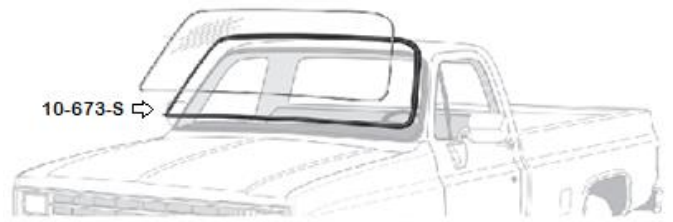

Front and rear seals are installed on the cab first then glass to go in after.

10-673-S	73-87 Windshield Seal - standard	$69.95
10-673-D	73-87 Windshield Seal - deluxe	$69.95
10-673-BL	73-87 Windshield Lock Strip - black	$15.95
10-673-CH	73-87 Windshield Lock Strip - w/ jointer, chrome	$22.95
10-673-C	73-87 Lock Strip Corner - chrome, each	$3.95
10-673-CJ	73-87 Windshield Lock Strip Jointer - chrome, each	$3.95

REAR GLASS (Pick-up)

10-673-RS	73-87 Rear Window Seal - standard, self locking	$59.95
10-673-RD	73-87 Rear Window Seal - accepts lock insert	$59.95

DOOR SEALS

11-6411	73-91 Door Bumpers - set, (pick-up, blazer, suburban)	$3.00
11-602	73-91 Door Seals - pair, <i>- (pick-up, 76-91 blazer, suburban + sub rear side & crew)</i>	$99.95

11-6TDS-K	73-91 Upper Door Seal Kit - pair <i>- seal mounts on the upper part of the door with weatherstrip adhesive glue</i>	$69.95
11-6TDS-R	73-77 Upper Door Seal - OE style w/ molded ends - right	$21.95
11-6TDS-L	73-77 Upper Door Seal - OE style w/ molded ends - left	$21.95

DOOR GLASS CHANNEL RUNS

11-604	73-80 Vent Window Vertical - at door glass, left or right, each <i>- the glass run channel presses into the vertical division bar channel.</i>	$9.95
11-605-73	73-80 Door Glass Channel Runs - w/ vent verticals, pair	$74.95
11-605-81	81-91 Door Glass Channel Runs - w/ vent verticals, pair	$79.95

10-673-S