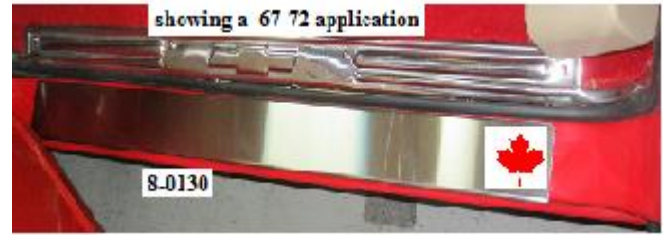

Part No.		Price
<b>SEAT COVERS</b>		
<i>Please note, listed seat covers come in a regal or encore velour cloth with vinyl subs. All vinyl bench seat covers are available special order. Please allow for 6-week delivery.</i>		
<b>73-80 All VINYL BENCH SEATS</b>		
<i>Madrid grain vinyl</i>		
8-673-BV2295	73-80 Bench Seat Cover - vinyl, black	\$499.95
8-673-BV4545	73-80 Bench Seat Cover - vinyl, maroon	\$499.95
8-673-BV4489	73-80 Bench Seat Cover - vinyl, navy blue	\$499.95
8-673-BV2309	73-80 Bench Seat Cover - vinyl, medium blue	\$499.95
8-673-BV4544	73-80 Bench Seat Cover - vinyl, dark saddle	\$499.95
8-673-BV6758	73-80 Bench Seat Cover - vinyl, medium grey	\$499.95
8-673-BV0702	73-80 Bench Seat Cover - vinyl, charcoal	\$499.95
<b>1973 - 1980 REGAL VELOUR BENCH CLOTH SEATS</b>		
<i>Regal velour cloth inserts with madrid vinyl sub.</i>		
8-673-BR898L	73-80 Bench Seat Cover - black vinyl, w/ silver velour	\$499.95
8-673-BR899L	73-80 Bench Seat Cover - maroon, w/ burgundy velour	\$499.95
8-673-BR014M	73-80 Bench Seat Cover -dark saddle vinyl, w/ sand velour	\$499.95
8-673-BR015M	73-80 Bench Seat Cover - navy blue vinyl, w/ blue velour	\$499.95
8-673-BRC628	73-80 Bench Seat Cover -charcoal vinyl, w/ charcoal velour	\$499.95
<b>1973 - 1980 ENCORE VELOUR BENCH CLOTH SEATS</b>		
<i>Encore velour cloth inserts with madrid vinyl sub</i>		
8-673-BE667	73-80 Bench Seat Cover - black vinyl, w/ black velour	\$499.95
8-673-BE997	73-80 Bench Seat Cover - maroon vinyl, w/ burgundy velour	\$499.95
8-673-BE775	73-80 Bench Seat Cover - dark saddle vinyl, w/ sand velour	\$499.95
8-673-BE668	73-80 Bench Seat Cover - navy blue vinyl, w/ navy blue velour	\$499.95
8-673-BE628	73-80 Bench Seat Cover - charcoal vinyl, w/ charcoal velour	\$499.95
<b>1981 - 1987 ALL VINYL BENCH SEATS</b>		
<i>Madrid grain vinyl</i>		
8-681-BV2295	81-87 Bench Seat Cover - vinyl, black	\$554.95
8-681-BV4545	81-87 Bench Seat Cover - vinyl, maroon	\$554.95
8-681-BV4489	81-87 Bench Seat Cover - vinyl, navy blue	\$554.95
8-681-BV2309	81-87 Bench Seat Cover - vinyl, medium blue	\$554.95
8-681-BV4544	81-87 Bench Seat Cover - vinyl, dark saddle	\$554.95
8-681-BV6758	81-87 Bench Seat Cover - vinyl, light grey	\$554.95
8-681-BV0702	81-87 Bench Seat Cover - vinyl, charcoal	\$554.95