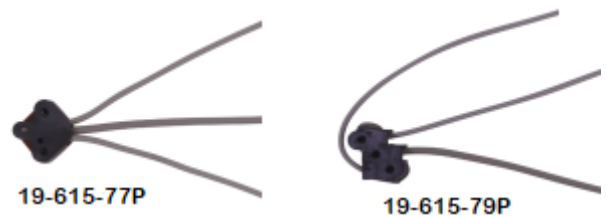

Part No.		Price
POWER DOOR LOCK SWITCH PIGTAILS		
19-615-77P	77-78 Power Lock Switch Pigtail - 1 button, left or right front door	$30.95
19-615-79P	79-91 Power Lock Switch Pigtail - 1 button, left or right front door	$30.95