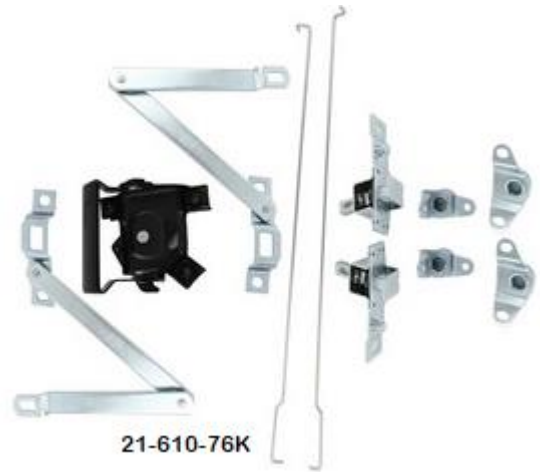

Part No.		Price
TAILGATE COMPONENT KIT		
21-610-76K	76-80 Tailgate Component Kit - fleetside, 9pcs - includes handle, 2 rods, 2 arms, 2 trunions, 2 latches	$234.95
21-610-81K	81-87 Tailgate Component Kit - fleetside, 11 pcs - includes handle, 2 rods, 2 links, 2 hinges, 2 trunions, 2 latches	$179.95
TAILGATE BUMPERS		
21-613-73	73-80 Tailgate Bumpers - 4pcs (2 upper, 2 lower)	$12.95
21-613-81	81-87 Tailgate Bumpers - 4pcs (2 upper, 2 lower)	$22.95
FLEETSIDE TAILGATE LETTERS		
73-76	Tailgate Letters - CHEVROLET, black	Inquire
73-76	Tailgate Letters - CHEVROLET, white	Inquire
73-76	Tailgate Letters - CHEVROLET, chrome	Inquire
76-80	Tailgate Letters - CHEVROLET, black	Inquire
76-80	Tailgate Letters - CHEVROLET, white	Inquire
76-80	Tailgate Letters - CHEVROLET, white	Inquire
BLAZER TAILGATE STRIKERS		
21-6330-TS	73-91 Tailgate Striker - pair	Inquire
TAILGATE CABLE		
21-630-BC	73-91 Tailgate Support Cable - Blazer, left or right, each - 22" eye to eye length	$43.95
21-630-SC	73-89 Tailgate Support Cable - Suburban, left or right, each - 20 1/2" eye to eye length	$29.95
BLAZER TAILGATE HANDLE		
21-630-H	73-91 Tailgate Handle - Blazer, manual	Inquire