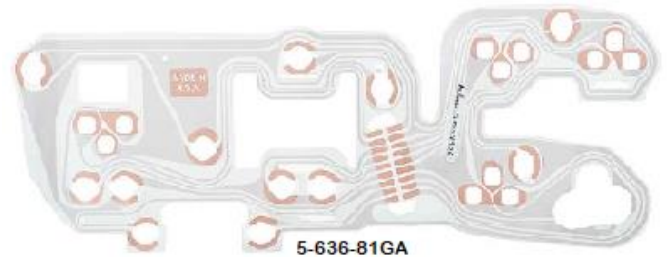

Part No.		Price
INSTRUMENT CLUSTER PRINTED CIRCUITS		
<i>Made in USA, please provide the GM number on the printed circuit for accurate replacement.</i>		
CHEVROLET		
5-635-73W	73-75 Printed Circuit - w/ warning lights	$89.95
5-636-75G	73-75 Printed Circuit - w/ gauges	$89.95
5-635-73GT	73-75 Printed Circuit - w/ gauges & tachometer	$132.95
5-635-76W	76-82 Printed Circuit - w/ warning lights	$89.95
5-635-76G	76-76 Printed Circuit - w/ gauges	$132.95
5-635-76GT	76-76 Printed Circuit - w/ gauges & tachometer	$89.95
5-635-77W	77-77 Printed Circuit - w/ warning lights	$89.95
5-635-77G	77-77 Printed Circuit - w/ gauges	$132.95
5-635-77GT	77-77 Printed Circuit - w/ gauges & tachometer	$89.95
5-635-78G	78-80 Printed Circuit - w/ gauges	$89.95
5-635-78GT	78-80 Printed Circuit - w/ gauges & tachometer	$89.95
5-635-81G	81-91 Printed Circuit - w/ gauges	$89.95
5-635-81GT	81-87 Printed Circuit - w/ gauges & tachometer	$89.95
5-635-83W	83-87 Printed Circuit - w/ warning lights	$89.95
GMC		
5-636-73W	73-74 Printed Circuit - w/ warning lights	$89.95
5-636-75G	75-77 Printed Circuit - w/ gauges	$89.95
5-635-73GT	73-75 Printed Circuit - w/ gauges & tachometer	$89.95
5-636-75GA	75-77 Printed Circuit - w/ gauges & A/C	$89.95
5-636-75GTA	75-77 Printed Circuit - w/ gauges, tachometer	$89.95
5-635-78G	78-80 Printed Circuit - w/ gauges	$89.95
5-636-78GT	78-80 Printed Circuit - w/ gauges & tachometer	$89.95
5-636-78GA	78-80 Printed Circuit - w/ gauges & A/C	$89.95
5-636-78GTA	78-80 Printed Circuit - w/ gauges, tachometer & A/C	$89.95
5-636-81G	81-83 Printed Circuit - w/ gauges	$89.95
5-636-81GA	81-83 Printed Circuit - w/ gauges & A/C	$89.95
5-636-81GT	81-83 Printed Circuit - w/ gauges & tachometer	$89.95
5-636-81GTA	81-83 Printed Circuit - w/ gauges, tachometer, & A/C	$89.95
5-636-84G	84-87 Printed Circuit - w/ gauges	$89.95
5-636-84GA	84-87 Printed Circuit - w/ gauges & A/C	$89.95
5-636-84GT	84-87 Printed Circuit - w/ gauges & tachometer	$89.95
5-636-84GTA	84-87 Printed Circuit - w/ gauges, tachometer & A/C	$89.95
DASH BULB		
5-0535	67-80 Dash Bulb Socket - w/ bulb	$3.50
RETAINING CLIP		
5-635-C	73-87 Instrument Cluster Retaining Clip - each	$1.95