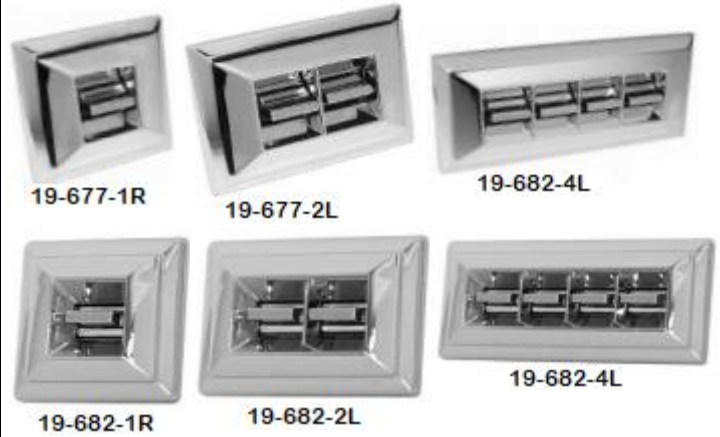

Part No.		Price
POWER WINDOW SWITCHES		
19-677-1R	77-81 Power Window Switch - 1 button - right	$32.95
19-677-2L	77-81 Power Window Switch - 2 button - left	$79.95
19-677-4L	77-81 Power Window Switch - 4 button - left	$99.95
19-682-1R	82-91 Power Window Switch - 1 button - right	$18.95
19-682-2L	82-91 Power Window Switch - 2 button - left	$24.95
19-682-4L	82-91 Power Window Switch - 4 button - left	$39.95

Part No.		Price
POWER WINDOW SWITCH PIGTAILS		
19-677-P1	77-81 Power Window Switch Pigtail - 1 button, each - RH front door, LH or RH rear door, 3 prong	$30.95
19-677-P2	77-81 Power Window Switch Pigtail - 2 button, each - LH front door, 5 prong	$37.95
19-677-P4	77-81 Power Window Switch Pigtail - 4 button, each - LH front door, 9 prong	$51.95
19-682-P1	82-91 Power Window Switch Pigtail - 1 button, each - RH front door, LH or RH rear door, 5 prong	$37.95
19-682-P2	82-91 Power Window Switch Pigtail - 2 button, each - LH front door, 6 prong	$42.95
19-682-P4	82-91 Power Window Switch Pigtail - 4 button, each - LH front door, 10 prong	$58.95