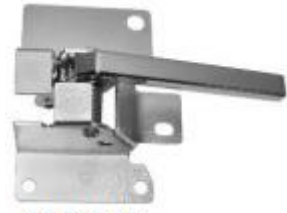

12-611-81L

DOOR LATCH		
12-673-LDL	73-82 Door Latch - front, w/ metal rod clips, left	$139.95
12-673-RDL	73-82 Door Latch - front, w/ metal rod clips, right	$139.95
12-682-LDL	82-91 Door Latch - front, w/ plastic rod clips, left	$139.95
12-682-RDL	82-91 Door Latch - front, w/ plastic rod clips, right	$139.95
12-620-HK	73-91 Door Latch Screw Kit - per side, 3 pcs	$2.95