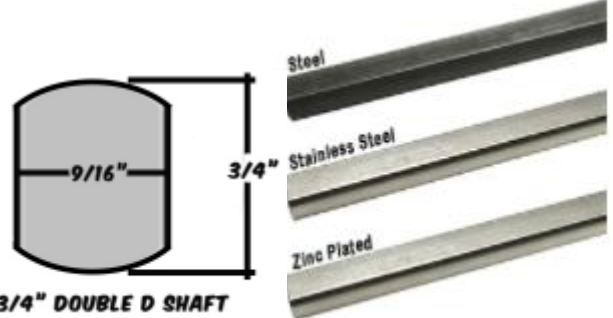

Part No.		Price
STEERING COUPLERS		
<i>- for coupler application, count splines on 1/2 and double</i>		
15-0537-K	60-87 Steering Coupler Repair Kit - manual & power	$25.95
15-0537-P2	73-87 Steering Coupling - 3/4" x 30 spline	$69.95
15-0537-P	73-87 Steering Coupling - 13/16" x 36 spline	$69.95
15-0537-P1	73-87 Steering Coupling - 3/4" x 36 spline	$69.95
COLUMN STEERING SHAFT EXTENSIONS		
<i>- 3/4 DD shaft when extending from column to steering rack or box</i>		
40-1850-DD	- un-plated steel, 18"	$34.95
40-1850-DDN	- nickel plated, 18"	$46.95
40-1850-DD-SS	- stainless steel, 18"	$61.95
40-3650-DD	- un-plated steel, 36"	$69.95
40-3650-DD-SS	- stainless steel, 36"	$89.95
40-3650-DD-BO	- black oxide, 36"	$69.95
COLLAPSABLE STEERING SHAFT		
40-0626-AD	- Adjustable Steering Shaft, 16" to 26", nickel plated	$93.95
40-0636-AD	- Adjustable Steering Shaft, 24" to 35", nickel plated	$94.95
ITERMEDIATE SHAFT & FLANGE		
40-00SF	- 9 1/4 with rag joint flange – accepts 3/4 shaft with dust boot	$34.95
STEERING SHAFT U-JOINTS		
<i>- when joining new columns to new steering systems (eg 3/4-30 spline to double D shaft)</i>		
<i>- always drill a dimple in shaft where set screw seats</i>		
41-0UJ1	- 9/16", 26 spline x 3/4" DD (mustang manual rack)	$79.95
41-0UJ3	- 3/4", 30 spline x 3/4" DD	$79.95
41-0UJ5	- 3/4", 36 spline x 3/4" DD	$79.95
41-0UJ6	- 3/4" DD x 3/4" DD (mustang power rack)	$79.95
41-0UJ7	- 1" DD x 3/4" DD	$79.95
41-0UJ9	- 13/16", 36 spline x 3/4" DD	$79.95
41-0UJ16	- 3/4", DD x 3/4" smooth	$79.95
41-0UJ18	- 3/4", 36 spline x 1" DD	$79.95
41-0UJ24	- 3/4" 30 spline x 1" DD	$79.95
41-0UJ26	- 1" DD x 1" DD	$79.95
DOUBLE STEERING U-JOINTS		
41-0DUJ6	- 3/4", 36 spline x 3/4" DD	$199.95
41-0DUJ32	- 1" DD x 3/4" DD	$199.95
41-00SS	Steering Shaft Support - 3/4" diameter	$44.95