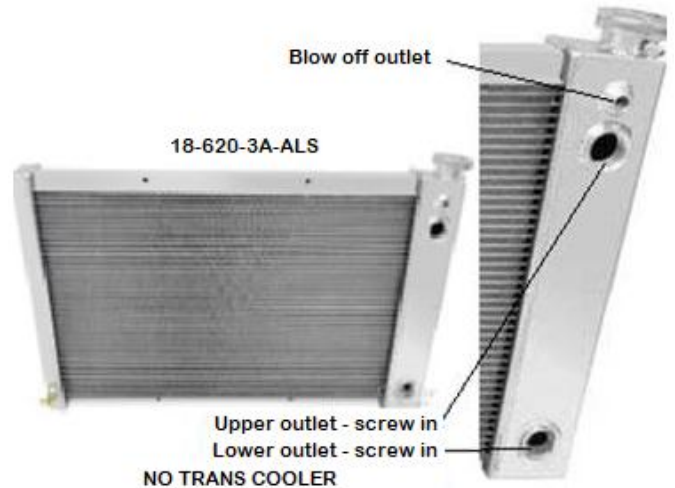

Part No. Price

RADIATORS

Please confirm your core height 17" or 19" tall. All radiators come with transmission cooler.

19" TALL CORES

18-620-2A	73-87 Radiator - 2 row, aluminium, w/ 13lb rad cap - Core Dimensions 19" tall x 28 1/2" wide x 1 3/4" thick	$349.95
18-620-3A	73-87 Radiator - 3 row, aluminum, w/ 13lb rad cap - Core Dimensions 19" tall x 28 1/2" wide x 2 1/4" thick	$424.95
18-620-4A	73-87 Radiator - 4 row, aluminum - Core Dimension 19" tall x 28 1/2" wide x 3" thick	$519.95

18" TALL CORES

18-620-3A-18	73-87 Radiator - 3 row, aluminium, w/ 13lb rad cap - Core Dimensions 18.875" tall x 28.25" wide x 2.25" thick	Inquire

17" TALL CORES

18-620-2A-17	73-87 Radiator - 2 row, aluminum, w/ 13lb rad cap - Core Dimension 17" tall x 28.25" wide x 1.75" thick	$375.00
18-620-3A-17	73-87 Radiator - 3 row, aluminium, w/ 13lb rad cap - Core Dimensions 17" tall x 28.25" wide x 2.25" thick	Inquire

LS CONVERSION RADIATOR

18-620-3A-ALS	73-87 Radiator - 3 row, aluminum, auto, w/ LS conversion - without auto cooler	$499.95

Radiator Dimensions:

Total	20 7/8" tall, 33 3/4" wide
Core	18 7/8" tall, 28 1/4" wide
Inlet	(Choose your size below) passenger side
Outlet	(Choose your side below) passenger side

RADIATOR OUTLETS

18-0125	Outlet - screw in, 1 1/2 OD	$54.95
18-0150	Outlet - screw in, 1 1/4 OD	$54.95
41-0254	40-87 Radiator Petcock - brass	$8.95
41-0RC-16	47-87 Radiator Cap - 16lb.	$9.95

18-0125