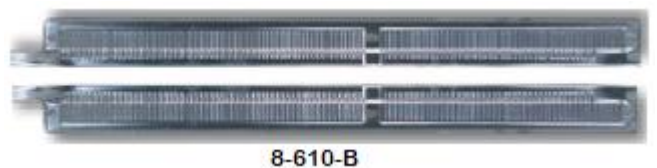

Part No.		Price
DOOR SILL / STEP PLATES		
8-0130	60-87 Threshold Plates - stainless steel - 2 3/4" wide x 27" long, 16 gauge-304 brushed stainless steel - urethane or screw onto outer rocker panel	\$59.95
PICK UP		
8-610-ALF	73-87 Step Plate - aluminum, front LEFT	\$40.95
8-610-ARF	73-87 Step Plate - aluminum, front RIGHT - above fronts also fit 73-91 Sub, Crew front of front door	\$40.95
8-610-ALR-73	73-76 Step Plate - aluminum, rear LEFT	\$42.95
8-610-ARR-73	73-76 Step Plate - aluminum, rear RIGHT - above rears also fit 73-76 Crew rear of front door	\$42.95
8-610-ALR	77-87 Step Plate - aluminum, rear LEFT	\$40.95
8-610-ARR	77-87 Step Plate - aluminum, rear RIGHT -above rears also fit 77-87 Crew rear of front door	\$40.95
8-610-PL	78-87 Step Plate - plastic, LEFT - also fits front door crew cab	\$39.95
8-610-PR	78-87 Step Plate - plastic, RIGHT - also fits front door crew cab	\$39.95
8-610-PK	78-87 Step Plate Screw Kit - black, both sides, 6 pcs	\$2.95
PICK- UP STEP PLATE KIT		
8-610-AK-73	73-76 Step Plate Kit - aluminum, 4 pcs	Inquire
8-610-AK	77-87 Step Plate Kit - aluminum, 4 pcs	\$139.95
SUBURBAN & CREW CAB STEP PLATE KIT		
8-610-SCK	73-91 Step Plate Kit - aluminium, 6pcs - front and rear doors	Inquire
BLAZER / JIMMY		
8-610-B73	73-77 Step Plates - w/ hdw, pair	\$89.95
8-610-B	78-91 Step Plates - w/ hdw, pair	\$89.95
8-610-BL	78-91 Step Plate - w/ hdw, aluminum one piece, LEFT	Inquire
8-610-BR	78-91 Step Plate - w/ hdw, aluminum one piece RIGHT	Inquire