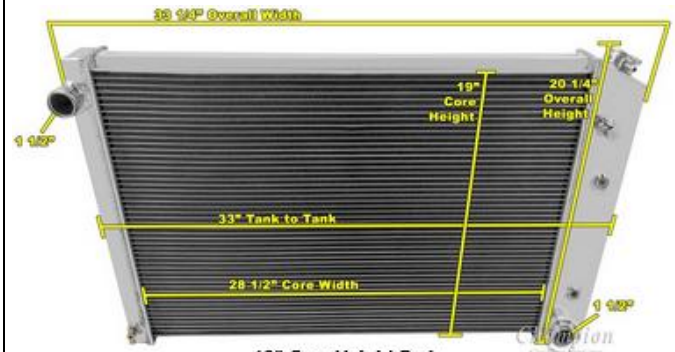

17" Core Height Rads

19" Core Height Rads