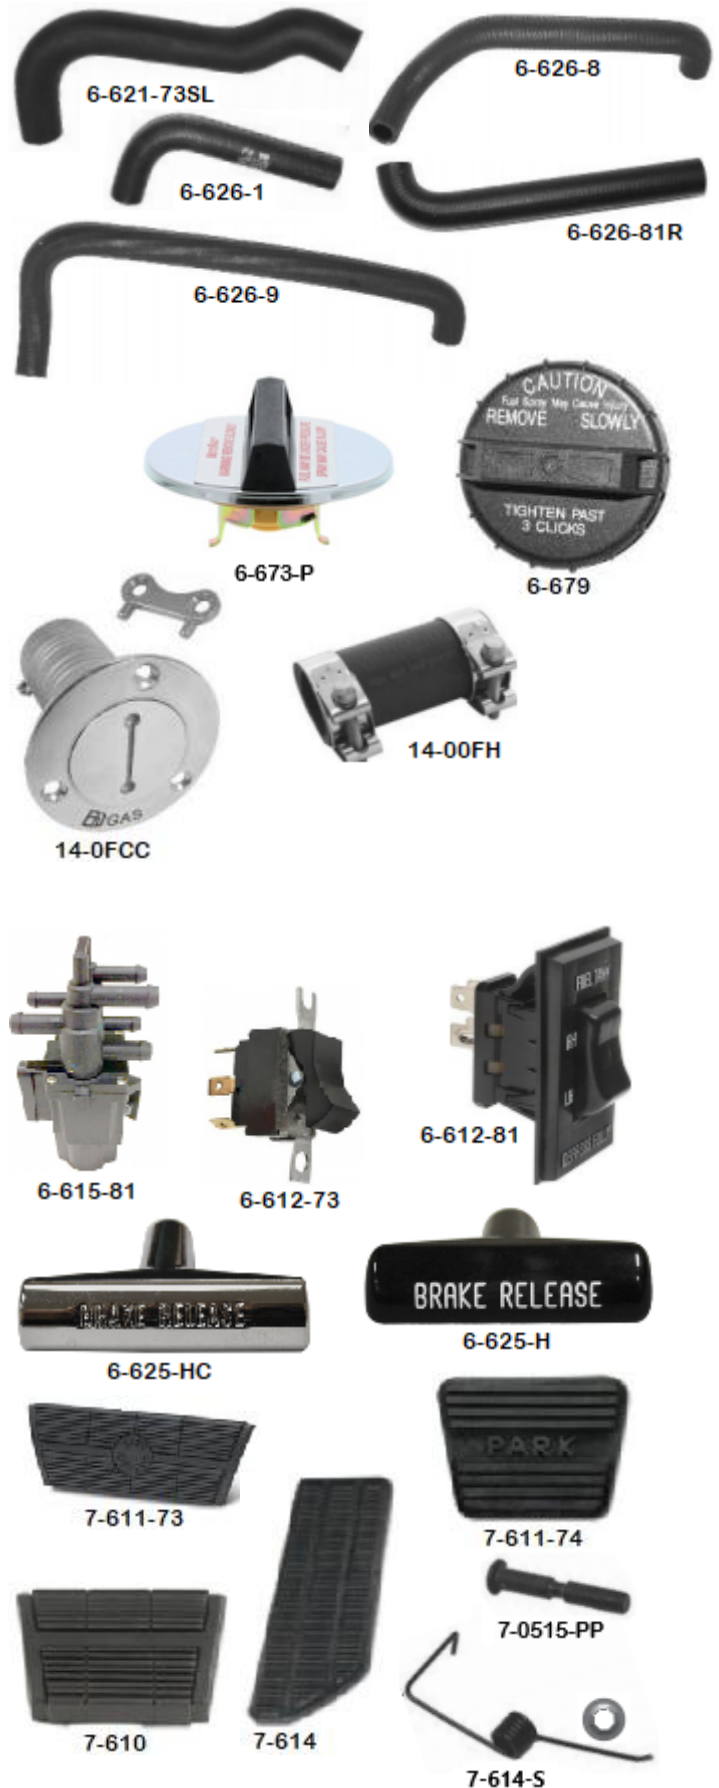

Part No.		Price
FUEL CAPS		
6-57172-S	71-78 Fuel Cap - stainless steel, vented, non-locking	$11.95
6-673-P	73-78 Fuel Cap - w/ handle, non-locking, paintable	$21.95
6-679	79-87 Fuel Cap - non-locking, black	$15.95
14-00FH	Fuel Hose - Neoprene 4" long x 1 1/2 ID with clamps	$14.00
14-00FC	Cool Cap - flush mount, billet aluminium, (non venting)	$89.95

Part No.		Price
GAS TANK SELECTOR SWITCH & MOTOR		
6-615-73	73-80 Fuel Tank Control Motor - w/ dual tank, 3 port	$119.95
6-615-81	81-89 Fuel Tank Control Motor - w/ dual tank, 6 port	$167.95
6-612-73	73-80 Fuel Tank Selector Switch - L or R tank	$66.95
6-612-81	81-86 Fuel Tank Selector Switch - L or R tank	$24.95
6-612-87	87-91 Fuel Tank Selector Switch - L or R tank	$24.95

Part No.		Price
BRAKE RELEASE HANDLE		
6-625-HC	73-87 Brake Release Handle - press on, Chrome	$9.95
6-625-H	73-87 Brake Release Handle - press on, Black	$9.95

Part No.		Price
PEDALS PADS & TRIM		
7-611-73	73-73 Park Brake Pad - w/o lettering	Inquire
7-611-74	73-88 Park Brake Pad - w/ lettering (park)	$7.95
7-609	73-87 Brake Pedal Pad, auto	$14.95
7-609-DB	75-98 Brake Pedal Pad - w/ DISC BRAKES	$12.95
7-610	73-91 Clutch & Brake Pedal Pad - standard	$11.95
7-614	74-91 Accelerator Pedal Pad	$26.95
7-614-S	74-91 Accelerator Pedal Tension Spring - w/ pin retainer	$9.95
7-0515-PP	72-75 Accelerator Pedal Retainer Pin - w/ retainer	$7.95