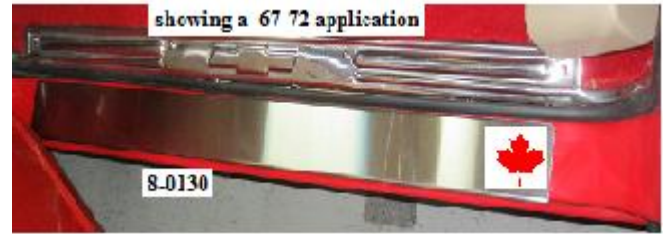

Part No.		Price
DOOR SILL / STEP PLATES		
8-0130	60-87 Threshold Plates - stainless steel - 2 3/4" wide x 27" long, 16 gauge-304 brushed stainless steel - urethane or screw onto outer rocker panel	$59.95
PICK UP		
8-610-ALF	73-87 Step Plate - aluminum, front LEFT	$40.95
8-610-ARF	73-87 Step Plate - aluminum, front RIGHT - above fronts also fit 73-91 Sub, Crew front of front door	$40.95
8-610-ALR-73	73-76 Step Plate - aluminum, rear LEFT	$42.95
8-610-ARR-73	73-76 Step Plate - aluminum, rear RIGHT - above rears also fit 73-76 Crew rear of front door	$42.95
8-610-ALR	77-87 Step Plate - aluminum, rear LEFT	$40.95
8-610-ARR	77-87 Step Plate - aluminum, rear RIGHT -above rears also fit 77-87 Crew rear of front door	$40.95
8-610-PL	78-87 Step Plate - plastic, LEFT - also fits front door crew cab	$39.95
8-610-PR	78-87 Step Plate - plastic, RIGHT - also fits front door crew cab	$39.95
8-610-PK	78-87 Step Plate Screw Kit - black, both sides, 6 pcs	$2.95
PICK- UP STEP PLATE KIT		
8-610-AK-73	73-76 Step Plate Kit - aluminum, 4 pcs	Inquire
8-610-AK	77-87 Step Plate Kit - aluminum, 4 pcs	$139.95
SUBURBAN & CREW CAB STEP PLATE KIT		
8-610-SCK	73-91 Step Plate Kit - aluminium, 6pcs - front and rear doors	Inquire
BLAZER / JIMMY		
8-610-B73	73-77 Step Plates - w/ hdw, pair	$89.95
8-610-B	78-91 Step Plates - w/ hdw, pair	$89.95
8-610-BL	78-91 Step Plate - w/ hdw, aluminum one piece, LEFT	Inquire
8-610-BR	78-91 Step Plate - w/ hdw, aluminum one piece RIGHT	Inquire