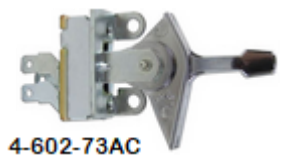

4-602-73AC