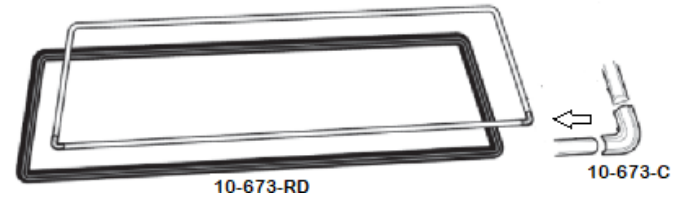

9-681-K

Part No.		Price
WINDSHIELD (Pick-Up & Blaz/Sub)		
<i>Standard seal for use without separate lock strip. Deluxe seal for use with separate lock strip. Fits 73-87 Pickup, 73-91 Blazer or Suburban.</i>		
<i>Front and rear seals are installed on the cab first then glass to go in after.</i>		
10-673-S	73-87 Windshield Seal - standard	\$84.95
10-673-D	73-87 Windshield Seal - deluxe	\$84.95
10-673-BL	73-87 Windshield Lock Strip - black	\$15.95
10-673-CH	73-87 Windshield Lock Strip - w/ jointer, chrome	\$22.95
10-673-C	73-87 Lock Strip Corner - chrome, each	\$3.95
10-673-CJ	73-87 Windshield Lock Strip Jointer - chrome, each	\$3.95
REAR GLASS (Pick-up)		
10-673-RS	73-87 Rear Window Seal - standard, self locking	\$84.95
10-673-RD	73-87 Rear Window Seal - accepts lock insert	\$84.95
DOOR SEALS		
11-6411	73-91 Door Bumpers - set, (pick-up, blazer, suburban)	\$3.00
11-602	73-91 Door Seals - pair, <i>- (pick-up, 76-91 blazer, suburban + sub rear side & crew)</i>	\$114.95
11-6TDS-K	73-91 Upper Door Seal Kit - pair <i>- seal mounts on the upper part of the door with weatherstrip adhesive glue</i>	\$69.95
11-6TDS-R	73-77 Upper Door Seal - OE style w/ molded ends - right	\$21.95
11-6TDS-L	73-77 Upper Door Seal - OE style w/ molded ends - left	\$21.95
DOOR GLASS CHANNEL RUNS		
11-604	73-80 Vent Window Vertical - at door glass, left or right, each <i>- the glass run channel presses into the vertical division bar channel.</i>	\$9.95
11-605-73	73-80 Door Glass Channel Runs - w/ vent verticals, pair <i>- 4pcs, 2 door and 2 vent post verticals</i>	\$89.95
11-605-81	81-91 Door Glass Channel Runs - w/ vent verticals, pair <i>- 2 pcs, each piece does the channel and the vent vertical</i>	\$89.95