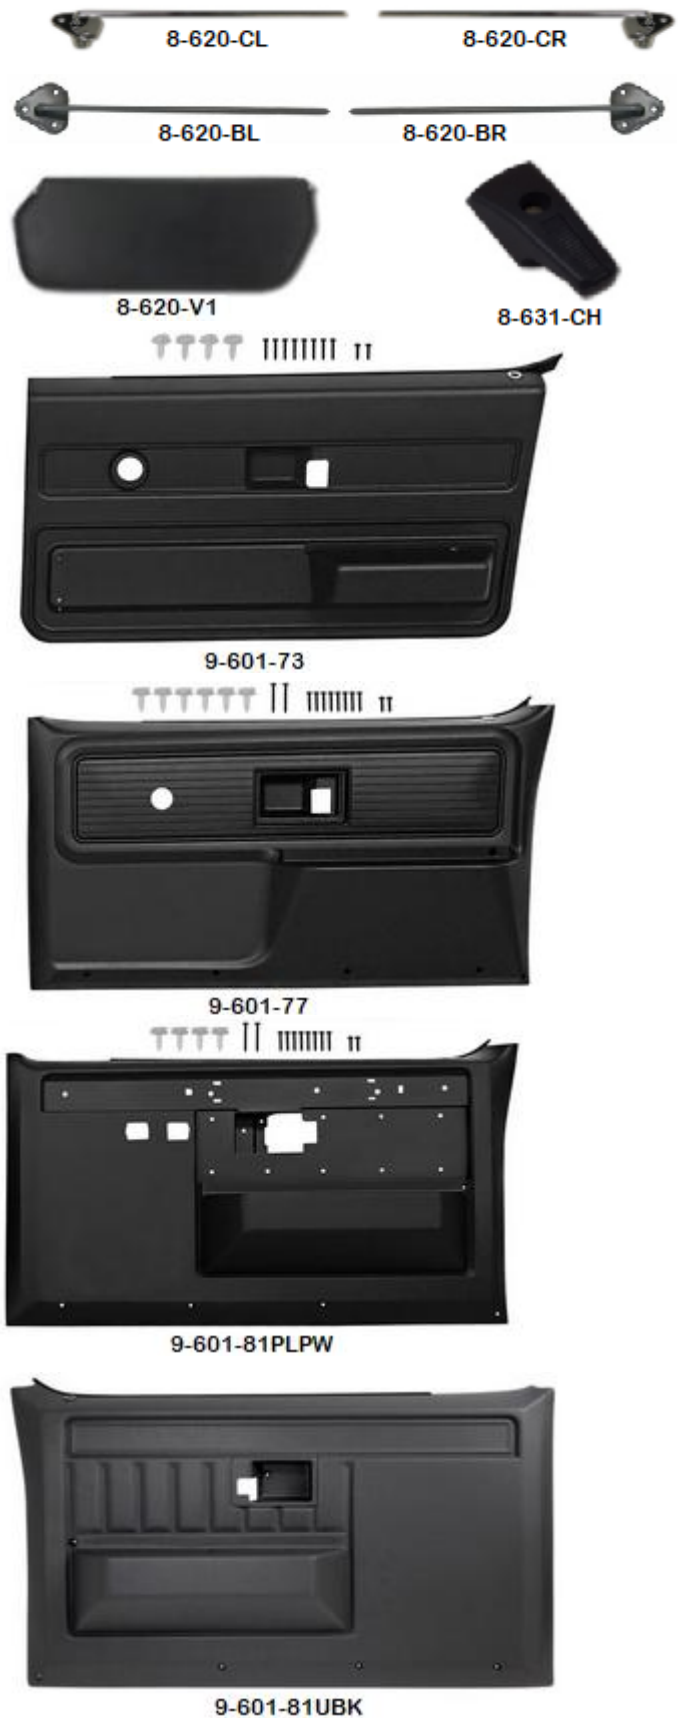

Part No.		Price
COAT HANGER HOOK		
8-631-CH	73-87 Coat Hanger - black, pair	$18.95
SUN VISOR		
8-620-BL	73-87 Sun visor Bracket - black, left	$39.95
8-620-BR	73-87 Sun visor Bracket - black, right	$39.95
8-620-CL	73-87 Sun visor Bracket - chrome, left	$49.95
8-620-CR	73-87 Sun visor Bracket - chrome, right	$49.95
8-620-V1	73-87 Sun visor - black, left or right, each	$114.95
8-620-V2	73-87 Sun visor - medium blue, left or right, each	$114.95
8-620-V3	73-87 Sun visor - light saddle, left or right, each	$114.95
8-620-V4	73-87 Sun visor - dark saddle, left or right, each	$114.95
8-620-V5	73-87 Sun Visor - light gray, left or right, each	$114.95
8-620-V6	73-87 Sun visor - maroon, left or right, each	$114.95
DOOR PANELS		
9-601-73	73-76 Door Inner Panels - manual window, black, pair - with hardware	$539.95
9-601-77	77-80 Door Inner Panels - manual window, black, pair - with hardware	$599.95
9-601-81PLPW	81-87 Door Panels – deluxe, black, power door lock set, pair - accepts pull straps, panel trim and panel carpets. - accessories sold separately.	$545.95
9-601-81UBK	81-87 Door Panels - front, universal, black, pair - cut-out markings provided for all power and non power options, with install instructions.	$449.95
9-601-81UBL	81-87 Door Panels - front, universal, blue, pair - cut-out markings provided for all power and non power options, with install instructions.	$469.95
9-601-81UR	81-87 Door Panels - front, universal, burgundy, pair - cut-out markings provided for all power and non power options, with install instructions.	$469.95
DOOR PANEL HARDWARE		
9-601-HK	73-87 Door Panel Hardware Kit - both sides - replacement hardware for 73-80