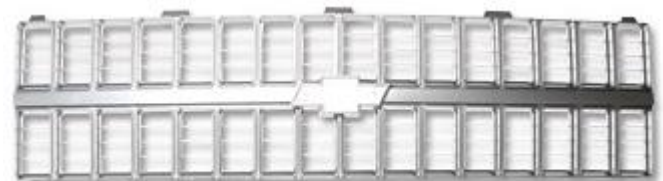

2-602-73CLA

2-602-75CLA

2-602-77B

2-602-77CB

2-602-77CLA

2-602-77-C

2-602-80CLA

2-602-81LA

2-602-81CLA

Part No.		Price
2-602-83	83-84 CHEV Grille - light argent, w/o logo - SHL	\$99.95
2-602-83CLA	83-84 CHEV Grille - light argent, SHL - with logo provisions, GM restoration	\$199.95
2-602-83D	83-84 CHEV Grille - dark argent, w/o logo - DHL	\$129.95
2-602-83DE	83-84 CHEV Grille - dark argent, w/ logo provisions - DHL - with logo provisions, GM restoration	\$199.95
2-602-85	85-87 CHEV Grille - light argent, w/o logo - SHL	\$99.95
2-602-85CLA	85-87 CHEV Grille - light argent, w/ logo provisions - SHL - with logo provisions, GM restoration	\$199.95
2-602-85D	85-87 CHEV Grille - light argent, DHL - w/ logo & moulding provisions also comes with 4 verticals.	\$119.95
2-602-85CD	85-87 CHEV Grille - light argent, DHL - with logo provisions, GM restoration	\$179.95
GMC		
	81-82 GMC Grille – light argent – SHL/DHL - w/o emblem provisions	Inquire
	83-84 GMC Grille – silver - DHL - w/o emblem provisions	Inquire
2-602-85D-GMC	85-88 GMC Grille - silver / argent, w/o logo - DHL - can be used on a SHL truck	\$169.95
GRILLE CENTER & VERTICAL MOULDING		
2-602-77DG	77-80 GMC Center Grille Mouldings - stainless, pair	Inquire
2-602-83DC	83-84 CHEV Center Grille Mouldings - pair	\$159.95
2-602-85DC	85-87 CHEV Center Grille Mouldings - w/ hardware, DHL	\$139.95
2-602-85U	85-88 CHEV Grille Vertical Moulding - Inner Upper, each - 2 required per grille	\$31.95
2-602-85L	85-88 CHEV Grille Vertical Moulding - Inner Lower, each - 2 required per grille	\$29.95