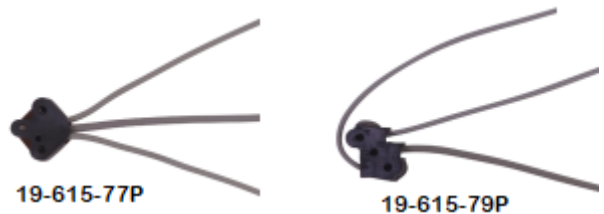

Part No.		Price
POWER DOOR LOCK SWITCH PIGTAILS		
19-615-77P	77-78 Power Lock Switch Pigtail - 1 button, left or right front door	$30.95
19-615-79P	79-91 Power Lock Switch Pigtail - 1 button, left or right front door	$30.95