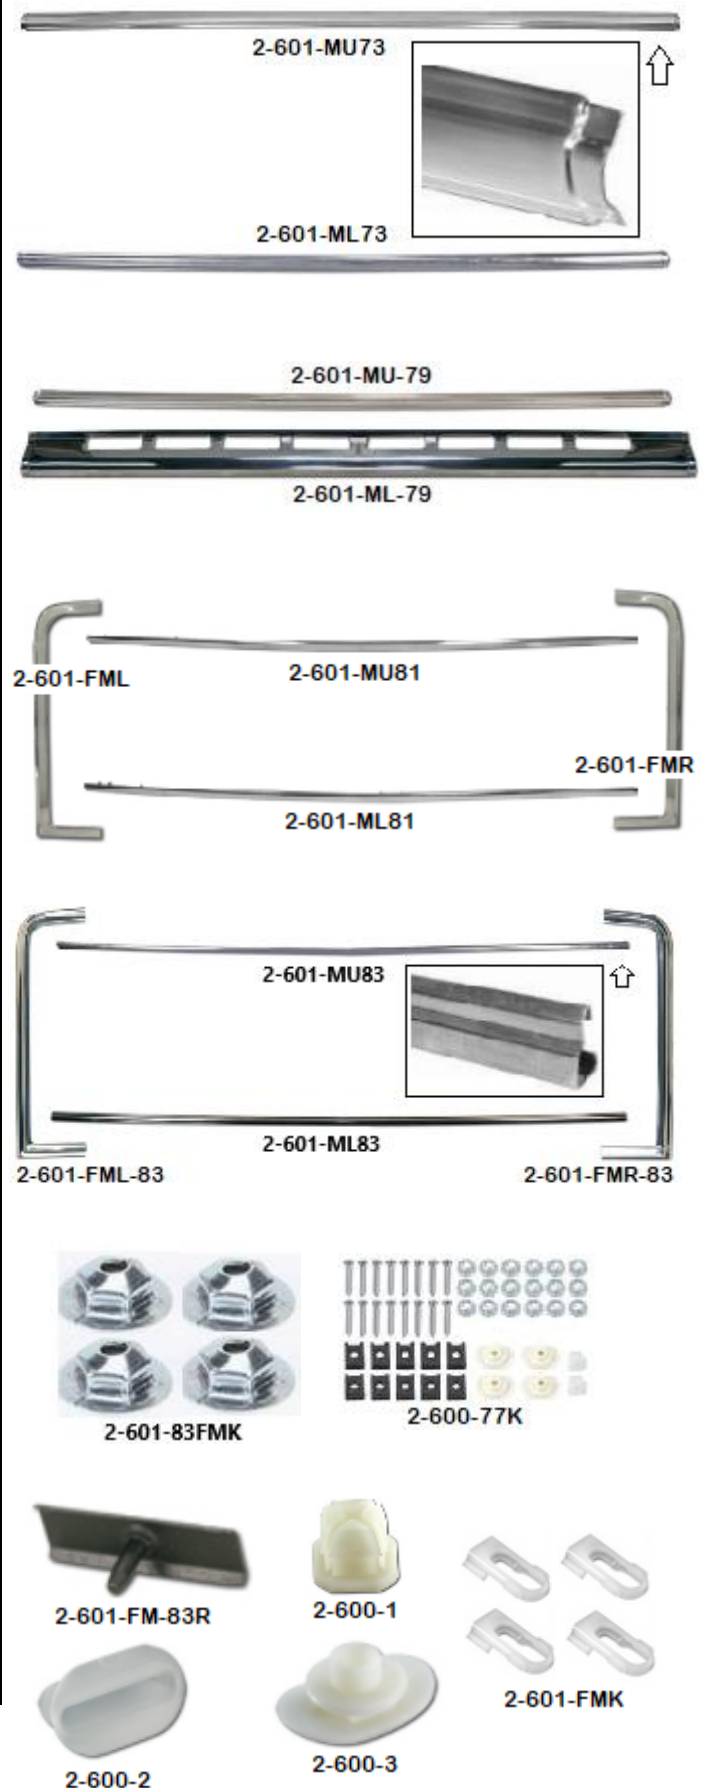

Part No.		Price
MOULDINGS		
2-601-MU73	73-78 Grille Upper Moulding	$22.95
2-601-ML73	73-78 Grille Lower Moulding	$22.95
2-601-MU-79	79-80 Grille Upper Moulding	$21.95
2-601-ML-79	79-80 Grille Lower Moulding	$39.95
2-601-MU81	81-82 Grille Upper Moulding	$36.95
2-601-ML81	81-82 Grille Lower Moulding	$39.95
2-601-FML	81-82 Grille Side Moulding on fender - Left	$35.95
2-601-FMR	81-82 Grille Side Moulding on fender - Right	$35.95
2-601-FMK	81-82 Grille Side Moulding Retainers - 4 pcs, (both sides)	$2.95
2-601-MU-83	83-88 Grille Upper Moulding	$26.95
2-601-ML-83	83-88 Grille Lower Moulding	$25.95
2-601-FML-83	83-88 Grille Side Moulding on fender - Left	$34.95
2-601-FMR-83	83-88 Grille Side Moulding on fender - Right	$34.95
2-601-83FMK	83-88 Grille Side Moulding Nuts - 4pcs (both sides)	$2.95
GRILLE HARDWARE		
2-600-73K	73-80 Grille Hardware Kit – 12pcs	$24.95
2-601-FM-83R	83-88 Retainer - Grille Surround Moulding	$3.95
2-600-1	73-91 Headlight Bezel / Grille Nut - each	$.75
2-600-2	73-78 Grill Mounting Nut - each	Inquire
2-600-3	73-80 Inner Grille Mounting Nut - each	Inquire