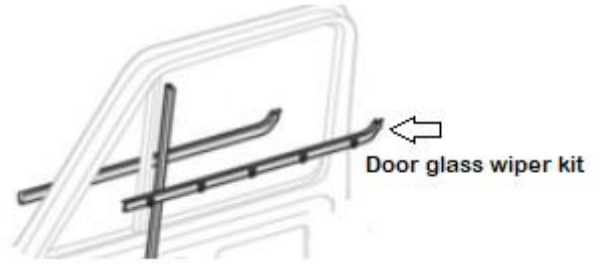

Part No. Price

DOOR GLASS WIPERS / SCRAPERS

Includes 2 inners & 2 outers. Front door kit fits 1973-87 Pickup & 1973-91 Blazer/Jimmy, Suburban or Crew Cab

11-606-73K	73-80 Door Glass Wiper Kit - inner and outer, 4pcs	$99.95
11-606-73LI	73-80 Door Glass Wiper - inner, left, each	$24.95
11-606-73RI	73-80 Door Glass Wiper - inner, right, each	$24.95
11-606-73	73-91 Door Glass Wipers - outer , pair	$59.95
11-606-L	73-91 Door Glass Wiper - outer, left, each	$29.95
11-606-R	73-91 Door Glass Wiper - outer, right, each	$29.95
11-606-81K	81-92 Door Glass Wiper Kit - inner and outer, 4pcs	$94.95
11-606-81LI	81-92 Door Glass Wiper - inner, left, each	$29.95
11-606-81RI	81-92 Door Glass Wiper - inner, right, each	$29.95