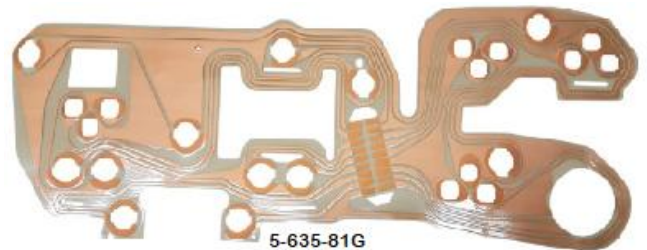

Part No.		Price
INSTRUMENT CLUSTER PRINTED CIRCUITS		
<i>Made in USA, please provide the GM number on the printed circuit for accurate replacement.</i>		
CHEVROLET		
5-635-73W	73-75 Printed Circuit - w/ warning lights	$89.95
5-636-75G	73-75 Printed Circuit - w/ gauges	$89.95
5-635-73GT	73-75 Printed Circuit - w/ gauges & tachometer	$132.95
5-635-76W	76-82 Printed Circuit - w/ warning lights	$89.95
5-635-76G	76-76 Printed Circuit - w/ gauges	$132.95
5-635-76GT	76-76 Printed Circuit - w/ gauges & tachometer	$89.95
5-635-77W	77-77 Printed Circuit - w/ warning lights	$89.95
5-635-77G	77-77 Printed Circuit - w/ gauges	$132.95
5-635-77GT	77-77 Printed Circuit - w/ gauges & tachometer	$89.95
5-635-78G	78-80 Printed Circuit - w/ gauges	$89.95
5-635-78GT	78-80 Printed Circuit - w/ gauges & tachometer	$89.95
5-635-81G	81-91 Printed Circuit - w/ gauges	$89.95
5-635-81GT	81-87 Printed Circuit - w/ gauges & tachometer	$89.95
5-635-83W	83-87 Printed Circuit - w/ warning lights	$89.95
GMC		
5-636-73W	73-74 Printed Circuit - w/ warning lights	$89.95
5-636-75G	75-77 Printed Circuit - w/ gauges	$89.95
5-635-73GT	73-75 Printed Circuit - w/ gauges & tachometer	$89.95
5-636-75GA	75-77 Printed Circuit - w/ gauges & A/C	$89.95
5-636-75GTA	75-77 Printed Circuit - w/ gauges, tachometer	$89.95
5-635-78G	78-80 Printed Circuit - w/ gauges	$89.95
5-636-78GT	78-80 Printed Circuit - w/ gauges & tachometer	$89.95
5-636-78GA	78-80 Printed Circuit - w/ gauges & A/C	$89.95
5-636-78GTA	78-80 Printed Circuit - w/ gauges, tachometer & A/C	$89.95
5-636-81G	81-83 Printed Circuit - w/ gauges	$89.95
5-636-81GA	81-83 Printed Circuit - w/ gauges & A/C	$89.95
5-636-81GT	81-83 Printed Circuit - w/ gauges & tachometer	$89.95
5-636-81GTA	81-83 Printed Circuit - w/ gauges, tachometer, & A/C	$89.95
5-636-84G	84-87 Printed Circuit - w/ gauges	$89.95
5-636-84GA	84-87 Printed Circuit - w/ gauges & A/C	$89.95
5-636-84GT	84-87 Printed Circuit - w/ gauges & tachometer	$89.95
5-636-84GTA	84-87 Printed Circuit - w/ gauges, tachometer & A/C	$89.95
DASH BULB		
5-0535	67-80 Dash Bulb Socket - w/ bulb	$3.50
RETAINING CLIP		
5-635-C	73-87 Instrument Cluster Retaining Clip - each	$1.95