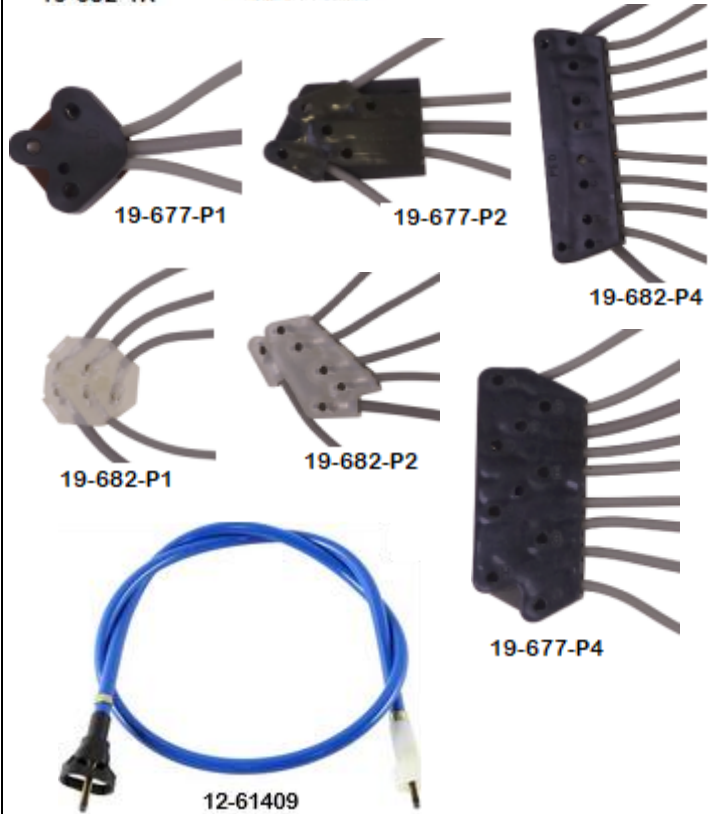

Part No.		Price
POWER WINDOW SWITCH PIGTAILS		
19-677-P1	77-81 Power Window Switch Pigtail - 1 button, each - RH front door, LH or RH rear door, 3 prong	$30.95
19-677-P2	77-81 Power Window Switch Pigtail - 2 button, each - LH front door, 5 prong	$37.95
19-677-P4	77-81 Power Window Switch Pigtail - 4 button, each - LH front door, 9 prong	$51.95
19-682-P1	82-91 Power Window Switch Pigtail - 1 button, each - RH front door, LH or RH rear door, 5 prong	$37.95
19-682-P2	82-91 Power Window Switch Pigtail - 2 button, each - LH front door, 6 prong	$42.95
19-682-P4	82-91 Power Window Switch Pigtail - 4 button, each - LH front door, 10 prong	$58.95

Part No.		Price
POWER TAILGATE WINDOW CABLE		
12-61409	78-87 Power Tailgate Window Regulator Cable - each - fits Blazer, Jimmy	$59.95

Part No.		Price
POWER DOOR LOCK SWITCH		
19-6150-77	77-78 Power Door Lock Switch - left or right, each	$87.95
19-6150-79	79-81 Power Door Lock Switch - left or right, each	$87.95
19-6150-82	82-91 Power Door Lock Switch - left or right, each - original for 82-91	$16.95