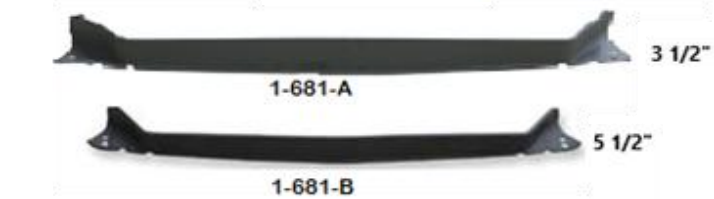

1-0BBC

1-0BBS

1-620-81

1-650-73

1-650-81

Part No.		Price
REAR BUMPER		
1-0512-C	67-87 Stepside Rear Bumper - chrome	\$379.95
1-0512-P	67-87 Stepside Rear Bumper - painted	\$299.95
1-610-C-73	73-80 Rear Bumper – chrome w/o strip holes - fits fleetside, blazer, & suburban	\$429.95
1-610-P-73	73-80 Fleetside Rear Bumper – painted w/o strip holes - fits fleetside, blazer, & suburban	\$339.95
1-610-C-81	81-87 Fleetside Rear Bumper – chrome w/o strip holes - fits fleetside, blazer, & suburban	\$429.95
1-610-B-81	81-87 Fleetside Rear Bumper – painted w/o strip holes - fits fleetside, blazer, & suburban	\$339.95
1-612-C-81	81-87 Fleetside Rear Bumper – chrome w/ strip holes - fits fleetside, blazer, & suburban	\$469.95
REAR BRACKETS w / hardware		
1-630-S	73-87 Rear Bracket Set - stepside	\$239.95
1-630-F	73-81 Rear Bracket Set - fleetside	\$239.95
1-630-81F	81-87 Rear Bracket Set - fleetside	\$199.95
GRAVEL GUARDS w / hardware		
1-635-F	73-87 Rear Bumper Gravel Shields - fleetside - L & R	\$44.95
1-635-S	73-87 Rear Bumper Gravel Shields - stepside - L & R	N/A
AIR DEFLECTOR (front)		
1-681-A	81-91 Front Air Dam - w/o tow hooks 2WD	\$69.95
1-681-B	81-91 Front Air Dam - w/o tow hooks, (3 1/2" wide) 4WD	\$54.95
1-681-R	81-87 Air Deflector Kit - 12 pcs	\$19.95
LICENSE PLATE BRACKET		
1-0540	67-87 License Plate Bracket - w/ sport bumper, black	\$54.95
1-0540-C	67-87 License Plate Bracket - w/ sport bumper, chrome	\$129.95
1-0540-K	67-87 Plate Bracket - Bolt kit	\$24.95
LICENSE PLATE LIGHT (fleetside & stepside)		
1-0545	67-87 License Plate Light - sport bumper w/ hardware	\$33.95
18-0303-U	59-87 License Plate Light - located under rear cross sill	\$19.65
1-0545-2	67-87 License Plate Light - step bumper - screw on style	\$13.95
1-0545-3	67-87 License Plate Light - step bumper - inserts in 1 /716 hole	\$6.95
16-0205-12	Lamp Bulb-12 V-1 pin 5 watts	\$2.50