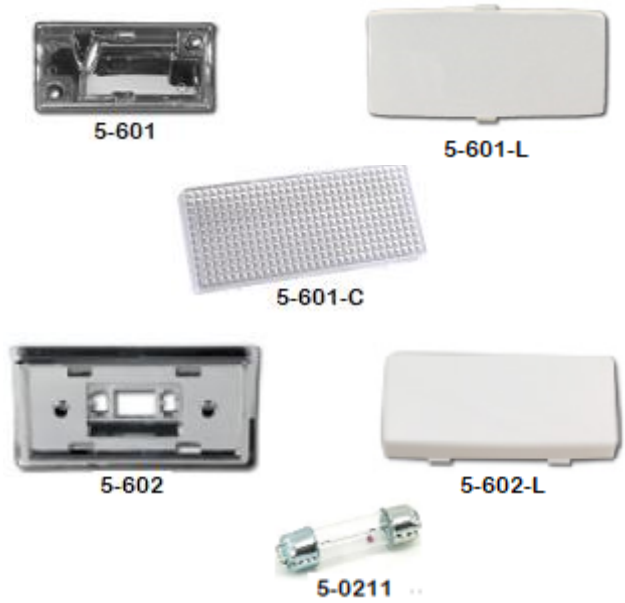

Part No.		Price
DOME LIGHT		
5-601-HB	73-91 Dome Light Housing - flush mounted to cab <i>- fits 73-91 Blazer / Suburban front & 73-91 Blazer / Suburban rear & crew cab</i>	$29.95
5-601	73-83 Dome Light Housing - pickup, recessed in cab	$22.95
5-601-L	73-83 Dome Light Lens - pickup, white <i>- fits 73-91 Blazer / Suburban front & 73-91 Blazer / Suburban rear & crew cab</i>	$9.95
5-601-C	73-83 Dome Light Lens - pickup, clear <i>- fits 73-91 Blazer / Suburban front & 73-91 Blazer / Suburban rear & crew cab</i>	$14.95
5-602	82-87 Dome Light Housing - pickup, flush mounted to cab	$29.95
5-602-L	84-87 Dome Light Lens - white	$7.95
5-602-C	84-87 Dome Lamp Lens - clear	$14.95
5-0211	60-98 Dome Lamp Bulb	$3.25