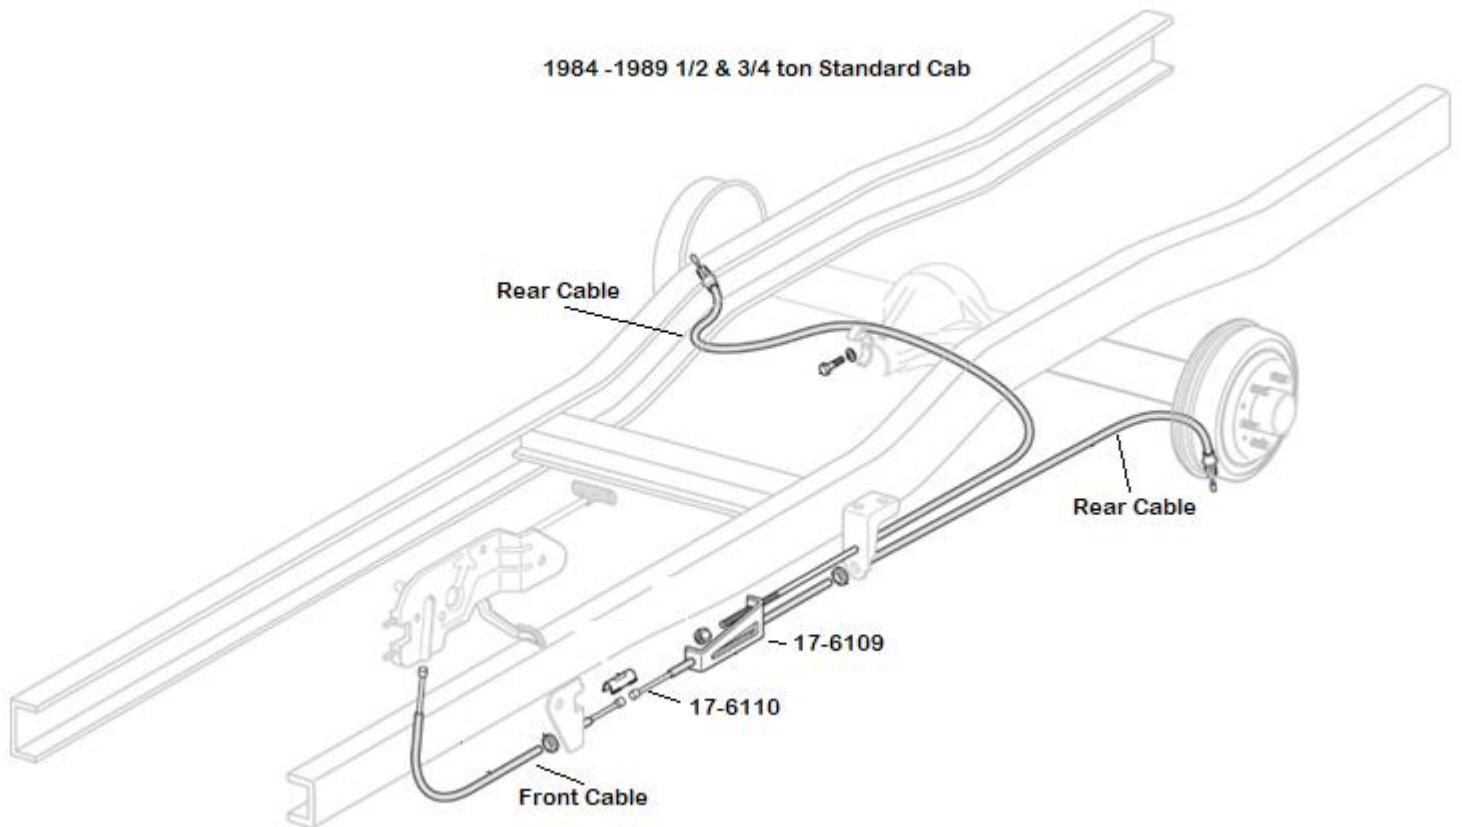

1984 - 1989 1/2 & 3/4 ton Standard Cab