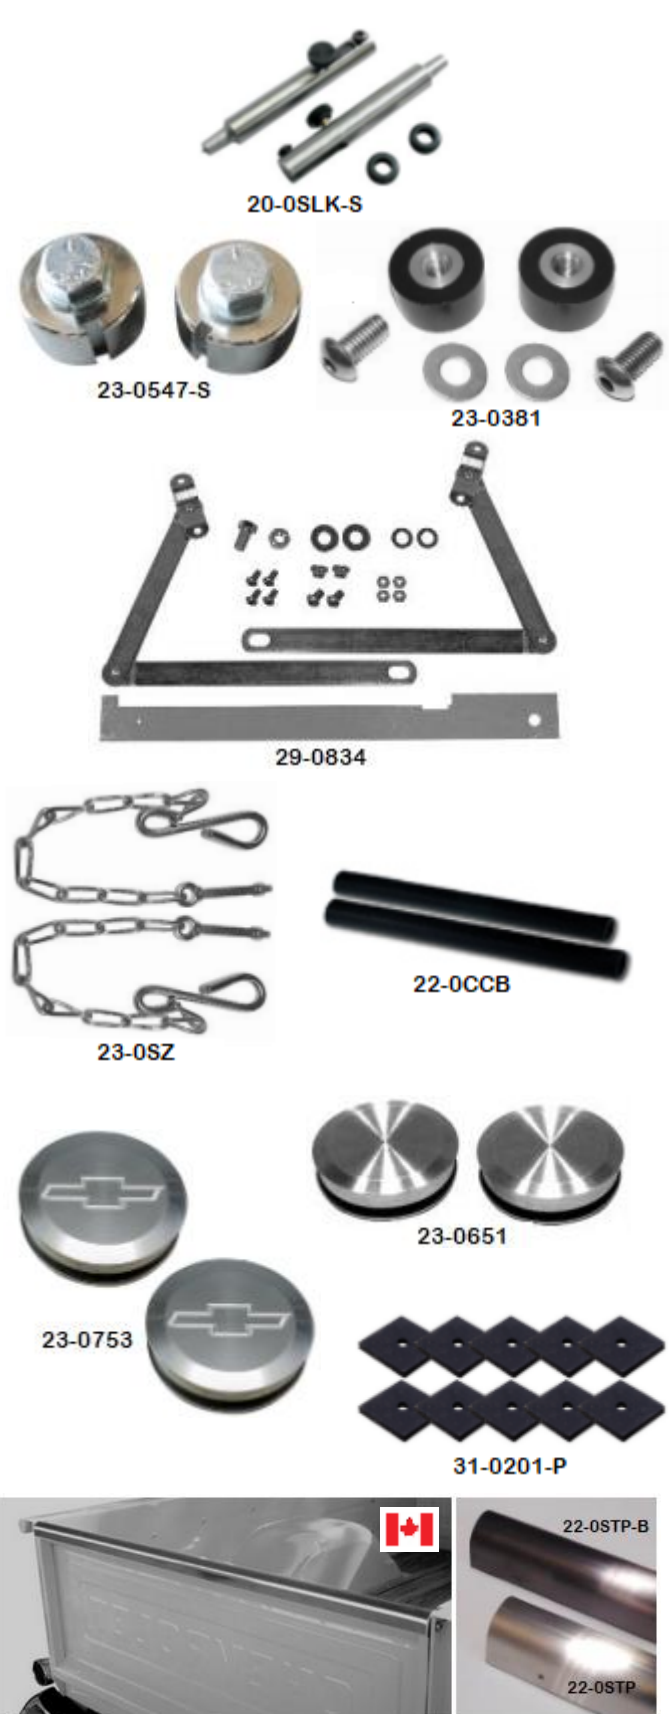

23-0SBLANK

23-0SCHEV-T gm restoration

23-0SGMC gm restoration

23-0682

23-0759

23-0CSW

Part No.		Price
STEALTH TAILGATE LATCHES		
<i>- slotted stainless barrel w/ spring loaded lock pin that is installed into the top gate roll & inserts in gate post.</i>		
22-0SLK-S	41-87 Stealth Tailgate Latches - stainless steel, pair	\$160.95
22-0SLK-Z	41-87 Stealth Tailgate Latches - zinc, pair	\$136.95
TAILGATE TRUNIONS		
22-0547-S	54-87 Cadmium Plated Trunions - w/ bolts	\$29.95
23-0381	54-87 Urethane Trunions - w/ stainless steel bolts	\$49.95
TAILGATE LINK KIT		
<i>- for the removal of tailgate chains</i>		
29-0834	54-87 Tailgate Link Kit - arms w/ hardware	\$179.95
29-0834-S	54-87 Tailgate Link Kit - arms w/ hardware, stainless steel	\$229.95
TAILGATE CHAINS		
23-0SZ	54-87 Tailgate Chains - cadmium plated	\$45.95
23-0SS	54-87 Tailgate Chains - stainless steel	\$89.95
22-0CCB	54-87 Tailgate Chain Covers - black, pair	\$11.95
22-0CCC	54-87 Tailgate Chain Covers - clear, pair	\$11.95
BED ROLL PLUGS		
23-0753	67-87 Bed Roll Plugs - aluminum polished, w/ bowtie, pair	\$119.95
BED MOUNTING PADS		
31-0201-P	54-87 Bed Pad Set - short or long bed, 10pcs	\$8.00
TAILGATE EDGE PROTECTOR		
22-0STP	54-87 Edge Protector - stepside, brushed stainless, each	\$79.95
22-0STP-B	54-87 Edge Protector - stepside, satin black stainless, each	\$79.95