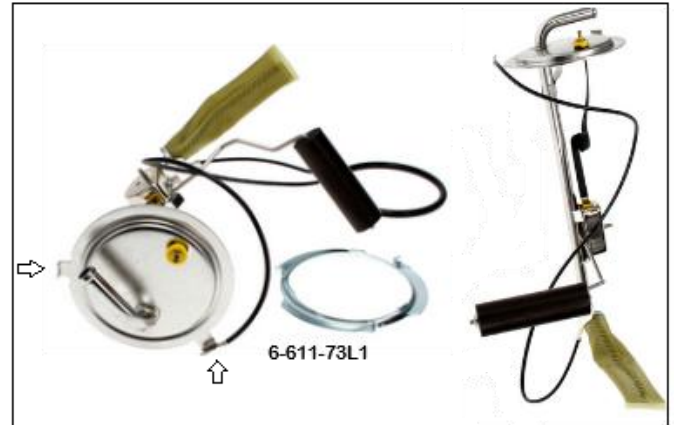

Part No. **Price**

FUEL TANKS

Take measurements of existing tank and filler pipe diameter before ordering. Some long wheelbase trucks have 16-gallon tanks.

16-gallon tanks measure 43" x 14" x 11". 20-gallon tanks measure 56" x 14" x 11".

1973-81 tanks have 1 1/4" filler pipe. 1982-87 tanks have 1 5/8" filler pipe.

Pickups - Steel

6-610-73B	73-81 Fuel Tank - 16 gal, Left or Right	$179.95
6-610-73	73-81 Fuel Tank - 20 gal, Left or Right	$224.95
6-610-82B	82-87 Fuel Tank - 16 gal, Left or Right	$169.95
6-610-82	82-87 Fuel Tank - 20 gal, Left or Right	$196.95
6-610-87S	87-91 Fuel Tank - 16-gal, w/ fuel injection	Inquire
6-610-87	87-91 Fuel Tank - 20-gal, w/ fuel injection	$189.95

25-gallon tanks measure 29" x 28" x 11". 31-gallon tanks measure 29" x 28" x 13".

Blazer, Jimmy & Suburban

6-610-73SB	73-81 Fuel Tank - 25 gal	$213.95
6-610-73SB31	73-81 Fuel Tank - 31 gal	inquire
6-610-82SB	82-91 Fuel Tank - 25-gal, w/o fuel injection	$245.95
6-610-82SB31	82-91 Fuel Tank - 31-gal, w/o fuel injection	$245.95

FUEL SENDERS (Pickup)

Compare your old sending unit to pictures for the correct replacement. Note dimensions, # of outlets and shape of unit when determining the correct replacement.

6-611-73L1	73-75 Fuel Sender - 6 & 8 cyl, right side tank, 3/8" (1 line) - replaces GM# 6429439, 90 ohms	$95.95