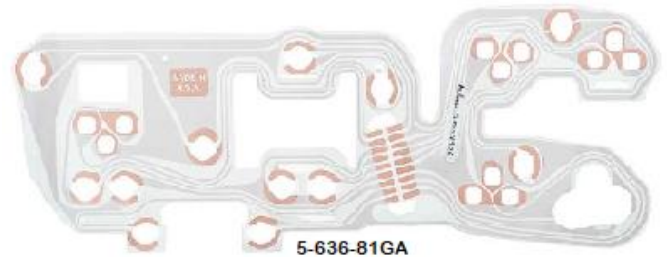

Part No.		Price
INSTRUMENT CLUSTER PRINTED CIRCUITS		
<i>Made in USA, please provide the GM number on the printed circuit for accurate replacement.</i>		
CHEVROLET		
5-635-73W	73-75 Printed Circuit - w/ warning lights	$89.95
5-636-75G	73-75 Printed Circuit - w/ gauges	$89.95
5-635-73GT	73-75 Printed Circuit - w/ gauges & tachometer	$132.95
5-635-76W	76-82 Printed Circuit - w/ warning lights	$89.95
5-635-76G	76-76 Printed Circuit - w/ gauges	$132.95
5-635-76GT	76-76 Printed Circuit - w/ gauges & tachometer	$89.95
5-635-77W	77-77 Printed Circuit - w/ warning lights	$89.95
5-635-77G	77-77 Printed Circuit - w/ gauges	$132.95
5-635-77GT	77-77 Printed Circuit - w/ gauges & tachometer	$89.95
5-635-78G	78-80 Printed Circuit - w/ gauges	$89.95
5-635-78GT	78-80 Printed Circuit - w/ gauges & tachometer	$89.95
5-635-81G	81-91 Printed Circuit - w/ gauges	$89.95
5-635-81GT	81-87 Printed Circuit - w/ gauges & tachometer	$89.95
5-635-83W	83-87 Printed Circuit - w/ warning lights	$89.95
GMC		
5-636-73W	73-74 Printed Circuit - w/ warning lights	$89.95
5-636-75G	75-77 Printed Circuit - w/ gauges	$89.95
5-635-73GT	73-75 Printed Circuit - w/ gauges & tachometer	$89.95
5-636-75GA	75-77 Printed Circuit - w/ gauges & A/C	$89.95
5-636-75GTA	75-77 Printed Circuit - w/ gauges, tachometer	$89.95
5-635-78G	78-80 Printed Circuit - w/ gauges	$89.95
5-636-78GT	78-80 Printed Circuit - w/ gauges & tachometer	$89.95
5-636-78GA	78-80 Printed Circuit - w/ gauges & A/C	$89.95
5-636-78GTA	78-80 Printed Circuit - w/ gauges, tachometer & A/C	$89.95
5-636-81G	81-83 Printed Circuit - w/ gauges	$89.95
5-636-81GA	81-83 Printed Circuit - w/ gauges & A/C	$89.95
5-636-81GT	81-83 Printed Circuit - w/ gauges & tachometer	$89.95
5-636-81GTA	81-83 Printed Circuit - w/ gauges, tachometer, & A/C	$89.95
5-636-84G	84-87 Printed Circuit - w/ gauges	$89.95
5-636-84GA	84-87 Printed Circuit - w/ gauges & A/C	$89.95
5-636-84GT	84-87 Printed Circuit - w/ gauges & tachometer	$89.95
5-636-84GTA	84-87 Printed Circuit - w/ gauges, tachometer & A/C	$89.95
DASH BULB		
5-0535	67-80 Dash Bulb Socket - w/ bulb	$3.50
RETAINING CLIP		
5-635-C	73-87 Instrument Cluster Retaining Clip - each	$1.95