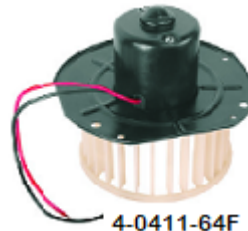

4-0411-64

4-0411-64W

4-6411-AC

4-6411-ACW

4-0411-64F

4-0409-MG

**BTS
EXCLUSIVE**

Part No.		Price
DUCT HOSE		
4-0056C	AC & Defrost Duct Hose - cloth, 6' x 3 1/4"	\$99.50
HEATER CORE		
4-610	73-87 Heater Core - w/o A/C	\$119.95
4-610-AC	73-87 Heater Core - w/ A/C	\$109.95
A/C CONDENSER		
4-670-75	75-80 A/C Condenser	\$349.95
4-670-83	83-87 A/C Condenser	\$299.95
HEAT & A/C OUTLETS / DIVERTERS		
4-625-73L	73-87 Dash A/C Vent Assembly – left lower	\$54.95
4-625-73LL	73-87 Dash A/C Vent Diverter – chrome, left lower	\$34.95
4-625-73H	73-91 Dash Vent Housing - left inner	\$34.95
4-625-73	73-91 Dash Vent Diverter - left inner & 73-80 right inner & outer	\$34.95
4-625-73RI	73-80 Dash A/C Vent Assembly - right, inner	\$59.95
4-625-81C	81-87 Dash A/C Vent Housing - center	\$26.95
4-625-81	81-87 Dash A/C Vent Diverter – right inner and outer	\$41.95
4-625-73RO	73-80 Dash A/C Vent Assembly - right, outer	\$69.95
4-625-81R	81-87 Dash A/C Vent Housing - right, outer	\$39.95
4-615-B	81-87 Defrost Vent – black, fits left or right	\$27.95
4-615-C	81-87 Defrost Vent – chrome, fits left or right	\$36.95