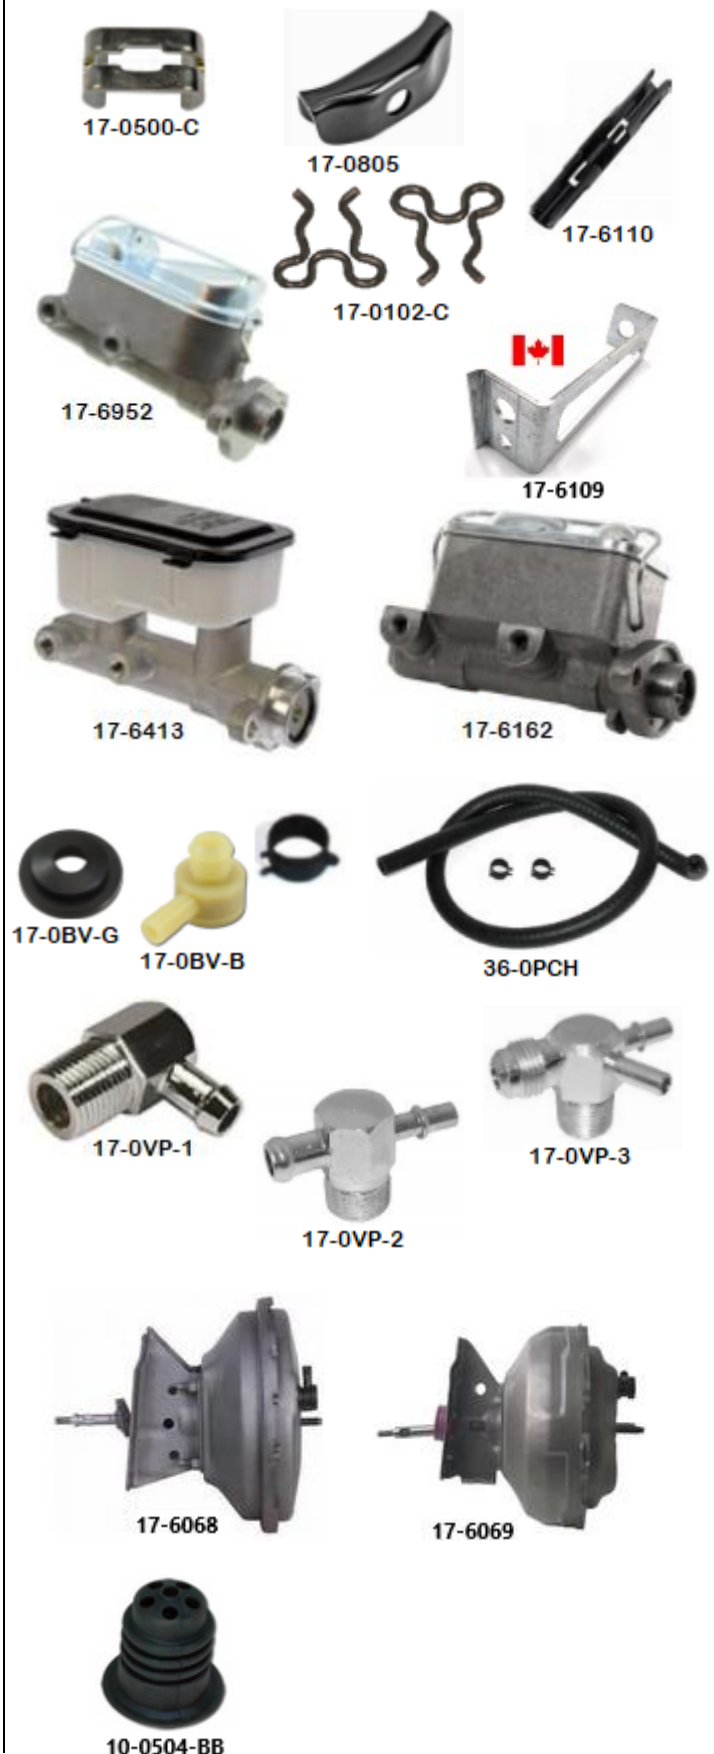

Part No.		Price
REAR PARK CABLES 2WD/4WD		
17-6288	73-83 Rear Park Cable - 2WD & 4WD, ½ ton, each	$27.95
17-6882	73-83 Rear Park Cable - 2WD & 4WD, ¾ & 1 ton, each	Inquire
17-6249	84-87 Rear Park Cable - 2WD & 4WD, ½ & ¾ ton, right	$42.95
17-6248	84-87 Rear Park Cable - 2WD & 4WD, ½ & ¾ ton, left	$34.95
PARK CABLE HARDWARE		
17-0500-C	66-83 Park Cable Connector - each	$8.95
17-0805	66-83 Front Cable Equalizer - each	$18.95
17-0102-C	55-87 Park Cable Retainer - OE wire style, pair	$5.95
17-6110	84-98 Front Park cable Connector - each	$5.95
17-6109	84-87 Park Cable Equalizer - 11G, galvanized, each	$19.95
MASTER CYLINDER		
17-6952	73-80 Master Cylinder - manual brakes, 1" bore	Inquire
17-6162	73-80 Master Cylinder - power brakes, 1 1/8" bore	Inquire
17-6266	73-80 Master Cylinder - power brakes, 1 1/4" bore	$89.95
17-6413	81-91 Master Cylinder - power brake, 1 1/8" bore	$114.95
17-6435	81-91 Master Cylinder - power brake, C/K 30, 1 5/16" bore	$114.95
17-6589	81-91 Master Cylinder - manual brake, 1" bore	Inquire
17-0BV-B	67-87 Power Brake Check Valve	$15.95
17-0BV-G	67-87 Check Valve Grommet	$7.95
17-0VP-1	Intake Vacuum Fitting - 1 port, 3/8 intake hole - power brakes	$14.95
17-0VP-2	Intake Vacuum Fitting - 2 port "T", 3/8 intake hole - power brakes & auto trans	$14.95
17-0VP-3	Intake Vacuum Fitting - 3 port "Y", 3/8 intake hole - power brakes, auto trans & A/C	$14.95
DISC BRAKE PROPORTIONING VALVE KIT		
	<i>More applications and information coming soon, please call us.</i>	Inquire
POWER BRAKE BOOSTERS		
	<i>A $50.00 core charge also to be applied 17-6069-C</i>	
17-6068	73-80 Power Brake Booster - w/o master cylinder - remanufactured, dual diaphragm	Inquire
17-6069	81-87 Power Brake Booster - w/o master cylinder - remanufactured, dual diaphragm	$229.95
10-0504-BB	Power Brake Booster Pushrod Boot	$14.95