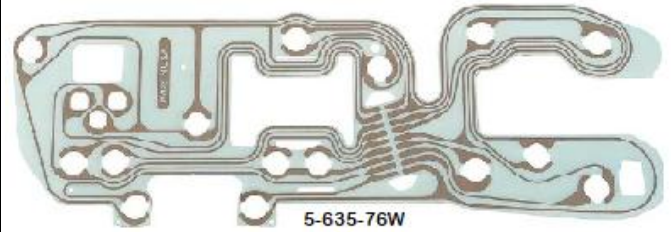

Part No.		Price
INSTRUMENT CLUSTER PRINTED CIRCUITS		
<i>Made in USA, please provide the GM number on the printed circuit for accurate replacement.</i>		
CHEVROLET		
5-635-73W	73-75 Printed Circuit - w/ warning lights	$89.95
5-636-75G	73-75 Printed Circuit - w/ gauges	$89.95
5-635-73GT	73-75 Printed Circuit - w/ gauges & tachometer	$132.95
5-635-76W	76-82 Printed Circuit - w/ warning lights	$89.95
5-635-76G	76-76 Printed Circuit - w/ gauges	$132.95
5-635-76GT	76-76 Printed Circuit - w/ gauges & tachometer	$89.95
5-635-77W	77-77 Printed Circuit - w/ warning lights	$89.95
5-635-77G	77-77 Printed Circuit - w/ gauges	$132.95
5-635-77GT	77-77 Printed Circuit - w/ gauges & tachometer	$89.95
5-635-78G	78-80 Printed Circuit - w/ gauges	$89.95
5-635-78GT	78-80 Printed Circuit - w/ gauges & tachometer	$89.95
5-635-81G	81-91 Printed Circuit - w/ gauges	$89.95
5-635-81GT	81-87 Printed Circuit - w/ gauges & tachometer	$89.95
5-635-83W	83-87 Printed Circuit - w/ warning lights	$89.95
GMC		
5-636-73W	73-74 Printed Circuit - w/ warning lights	$89.95
5-636-75G	75-77 Printed Circuit - w/ gauges	$89.95
5-635-73GT	73-75 Printed Circuit - w/ gauges & tachometer	$89.95
5-636-75GA	75-77 Printed Circuit - w/ gauges & A/C	$89.95
5-636-75GTA	75-77 Printed Circuit - w/ gauges, tachometer	$89.95
5-635-78G	78-80 Printed Circuit - w/ gauges	$89.95
5-636-78GT	78-80 Printed Circuit - w/ gauges & tachometer	$89.95
5-636-78GA	78-80 Printed Circuit - w/ gauges & A/C	$89.95
5-636-78GTA	78-80 Printed Circuit - w/ gauges, tachometer & A/C	$89.95
5-636-81G	81-83 Printed Circuit - w/ gauges	$89.95
5-636-81GA	81-83 Printed Circuit - w/ gauges & A/C	$89.95
5-636-81GT	81-83 Printed Circuit - w/ gauges & tachometer	$89.95
5-636-81GTA	81-83 Printed Circuit - w/ gauges, tachometer, & A/C	$89.95
5-636-84G	84-87 Printed Circuit - w/ gauges	$89.95
5-636-84GA	84-87 Printed Circuit - w/ gauges & A/C	$89.95
5-636-84GT	84-87 Printed Circuit - w/ gauges & tachometer	$89.95
5-636-84GTA	84-87 Printed Circuit - w/ gauges, tachometer & A/C	$89.95
DASH BULB		
5-0535	67-80 Dash Bulb Socket - w/ bulb	$3.50
RETAINING CLIP		
5-635-C	73-87 Instrument Cluster Retaining Clip - each	$1.95