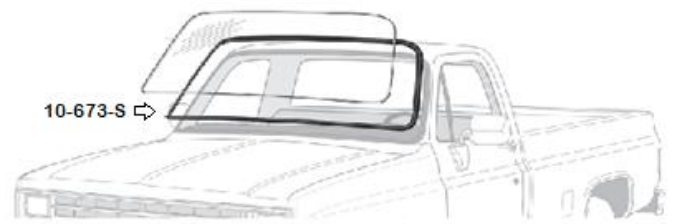

9-681-K

Part No.		Price
WINDSHIELD (Pick-Up & Blaz/Sub)		
<i>Standard seal for use without separate lock strip. Deluxe seal for use with separate lock strip. Fits 73-87 Pickup, 73-91 Blazer or Suburban.</i>		
<i>Front and rear seals are installed on the cab first then glass to go in after.</i>		
10-673-S	73-87 Windshield Seal - standard	\$84.95
10-673-D	73-87 Windshield Seal - deluxe	\$84.95
10-673-BL	73-87 Windshield Lock Strip - black	\$15.95
10-673-CH	73-87 Windshield Lock Strip - w/ jointer, chrome	\$22.95
10-673-C	73-87 Lock Strip Corner - chrome, each	\$3.95
10-673-CJ	73-87 Windshield Lock Strip Jointer - chrome, each	\$3.95
REAR GLASS (Pick-up)		
10-673-RS	73-87 Rear Window Seal - standard, self locking	\$84.95
10-673-RD	73-87 Rear Window Seal - accepts lock insert	\$84.95
DOOR SEALS		
11-6411	73-91 Door Bumpers - set, (pick-up, blazer, suburban)	\$3.00
11-602	73-91 Door Seals - pair, <i>- (pick-up, 76-91 blazer, suburban + sub rear side & crew)</i>	\$114.95
11-6TDS-K	73-91 Upper Door Seal Kit - pair <i>- seal mounts on the upper part of the door with weatherstrip adhesive glue</i>	\$69.95
11-6TDS-R	73-77 Upper Door Seal - OE style w/ molded ends - right	\$21.95
11-6TDS-L	73-77 Upper Door Seal - OE style w/ molded ends - left	\$21.95
DOOR GLASS CHANNEL RUNS		
11-604	73-80 Vent Window Vertical - at door glass, left or right, each <i>- the glass run channel presses into the vertical division bar channel.</i>	\$9.95
11-605-73	73-80 Door Glass Channel Runs - w/ vent verticals, pair <i>- 4pcs, 2 door and 2 vent post verticals</i>	\$89.95
11-605-81	81-91 Door Glass Channel Runs - w/ vent verticals, pair <i>- 2 pcs, each piece does the channel and the vent vertical</i>	\$89.95