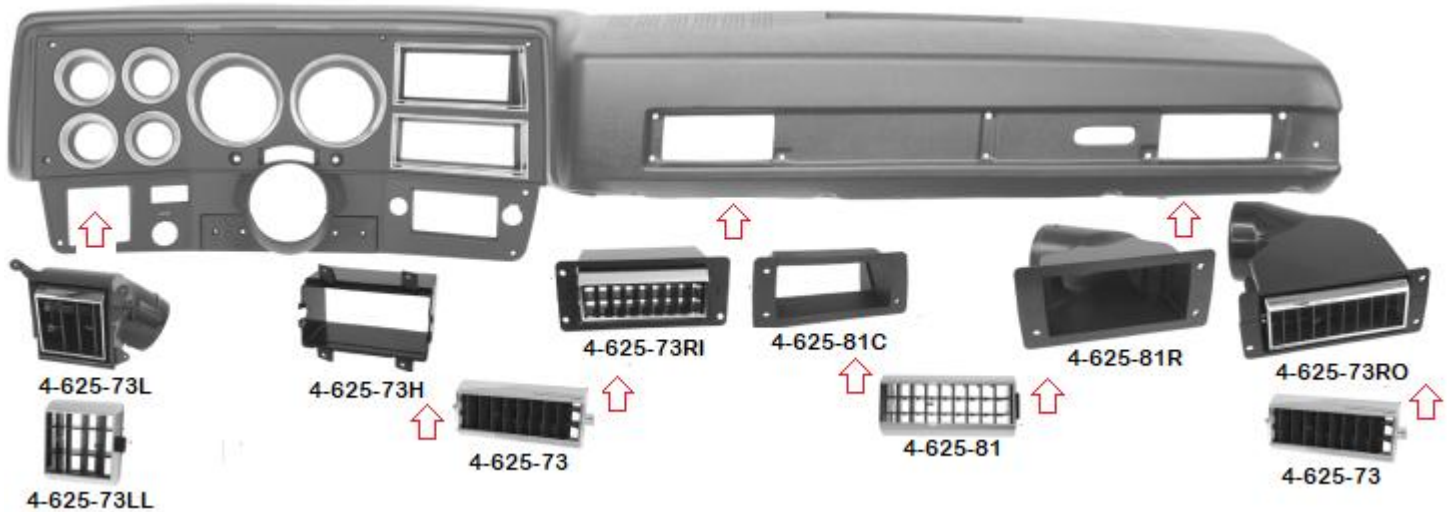

4-0411-64

4-0411-64W

4-6411-AC

4-6411-ACW

4-0411-64F

4-0409-MG

**BTS
EXCLUSIVE**

Part No.		Price
DUCT HOSE		
4-0056C	AC & Defrost Duct Hose - cloth, 6' x 3 1/4"	\$99.50
HEATER CORE		
4-610	73-87 Heater Core - w/o A/C	\$119.95
4-610-AC	73-87 Heater Core - w/ A/C	\$109.95
A/C CONDENSER		
4-670-75	75-80 A/C Condenser	\$349.95
4-670-83	83-87 A/C Condenser	\$299.95
HEAT & A/C OUTLETS / DIVERTERS		
4-625-73L	73-87 Dash A/C Vent Assembly – left lower	\$54.95
4-625-73LL	73-87 Dash A/C Vent Diverter – chrome, left lower	\$34.95
4-625-73H	73-91 Dash Vent Housing - left inner	\$34.95
4-625-73	73-91 Dash Vent Diverter - left inner & 73-80 right inner & outer	\$34.95
4-625-73RI	73-80 Dash A/C Vent Assembly - right, inner	\$59.95
4-625-81C	81-87 Dash A/C Vent Housing - center	\$26.95
4-625-81	81-87 Dash A/C Vent Diverter – right inner and outer	\$41.95
4-625-73RO	73-80 Dash A/C Vent Assembly - right, outer	\$69.95
4-625-81R	81-87 Dash A/C Vent Housing - right, outer	\$39.95
4-615-B	81-87 Defrost Vent – black, fits left or right	\$27.95
4-615-C	81-87 Defrost Vent – chrome, fits left or right	\$36.95