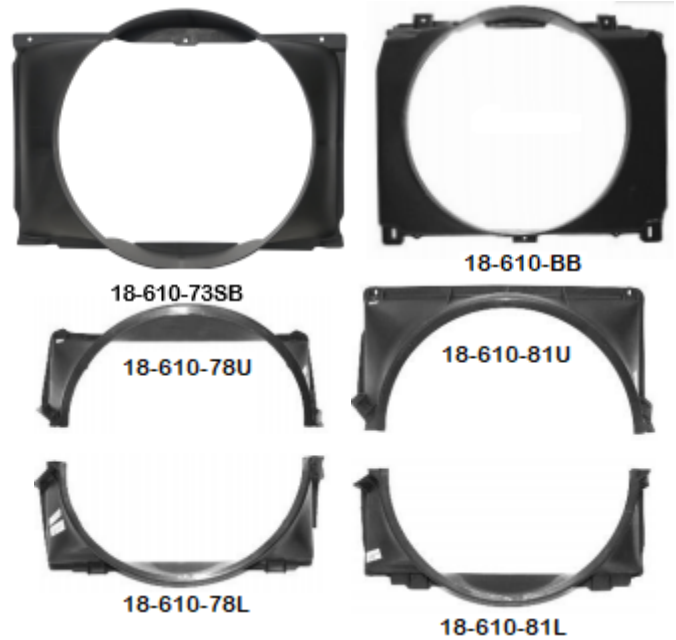

Part No.		Price
FAN SHROUDS		
18-610-73SB	73-77 Fan Shroud - V8, SB 305/350, 1 piece - 29-1/2" wide x 20-1/8" high, 5-3/4" hole depth, 21" dia inner fan hole, 25-1/2" between mounting holes	$229.95
18-610-BB	73-91 Fan Shroud - 454 BB, C10/20, 1 piece - fits 73-83 C/K 10/20/30-w/454, 84-86 C/K 20/30	$39.95
18-610-78U	78-80 Upper Fan Shroud - SB 305/350, C/K-5/10/20, w/o AC, automatic or manual transmission.	$49.95
18-610-78L	78-80 Lower Fan Shroud - SB 305/350, C/K-5/10/20, w/o AC, automatic or manual transmission.	$49.95
18-610-81U	81-91 Upper Fan Shroud - SB 305/350, C/K-5/10/20, - w/o A/C	$49.95
18-610-81UAC	81-91 Upper Fan Shroud - SB 305/350, C/K-5/10/20, - w/ A/C	$84.95
18-610-81L	81-91 Lower Fan Shroud - SB 305/350, C/K-5/10/20, - with or without A/C	$49.95