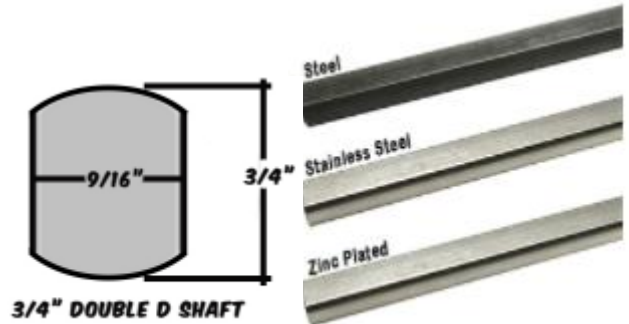

CHEV

Est. 1987

GMC

40-90 PARTS & ACCESSORIES

PICTURE COMING SOON

Part No.		Price
STEERING COUPLERS		
<i>- for coupler application, count splines on 1/2 and double</i>		
15-0537-K	60-87 Steering Coupler Repair Kit - manual & power	\$25.95
15-0537-P2	73-87 Steering Coupling - 3/4" x 30 spline	\$69.95
15-0537-P	73-87 Steering Coupling - 13/16" x 36 spline	\$69.95
15-0537-P1	73-87 Steering Coupling - 3/4" x 36 spline	\$69.95
COLUMN STEERING SHAFT EXTENSIONS		
<i>- 3/4 DD shaft when extending from column to steering rack or box</i>		
40-1850-DD	- un-plated steel, 18"	\$34.95
40-1850-DDN	- nickel plated, 18"	\$46.95
40-1850-DD-SS	- stainless steel, 18"	\$61.95
40-3650-DD	- un-plated steel, 36"	\$69.95
40-3650-DD-SS	- stainless steel, 36"	\$89.95
40-3650-DD-BO	- black oxide, 36"	\$69.95
COLLAPSABLE STEERING SHAFT		
40-0626-AD	- Adjustable Steering Shaft, 16" to 26", nickel plated	\$93.95
40-0636-AD	- Adjustable Steering Shaft, 24" to 35", nickel plated	\$94.95
ITERMEDIATE SHAFT & FLANGE		
40-00SF	- 9 1/4" with rag joint flange - accepts 3/4" shaft with dust boot	\$34.95
STEERING SHAFT U-JOINTS		
<i>- when joining new columns to new steering systems (eg 3/4-30 spline to double D shaft)</i>		
<i>- always drill a dimple in shaft where set screw seats</i>		
41-0UJ1	- 9/16", 26 spline x 3/4" DD (mustang manual rack)	\$109.95
41-0UJ3	- 3/4", 30 spline x 3/4" DD	\$109.95
41-0UJ5	- 3/4", 36 spline x 3/4" DD	\$109.95
41-0UJ5-B	- 3/4", 36 spline x 3/4" DD - black	\$59.95
41-0UJ6	- 3/4" DD x 3/4" DD (mustang power rack)	\$109.95
41-0UJ7	- 1" DD x 3/4" DD	\$109.95
41-0UJ9	- 13/16", 36 spline x 3/4" DD	\$109.95
41-0UJ16	- 3/4", DD x 3/4" smooth	\$109.95
41-0UJ18	- 3/4", 36 spline x 1" DD	\$109.95
41-0UJ24	- 3/4" 30 spline x 1" DD	\$109.95
41-0UJ26	- 1" DD x 1" DD	\$109.95
DOUBLE STEERING U-JOINTS		
41-0DUJ6	- 3/4", 36 spline x 3/4" DD	\$199.95
41-0DUJ32	- 1" DD x 3/4" DD	\$204.95
41-00SS	Steering Shaft Support - 3/4" diameter	\$39.95