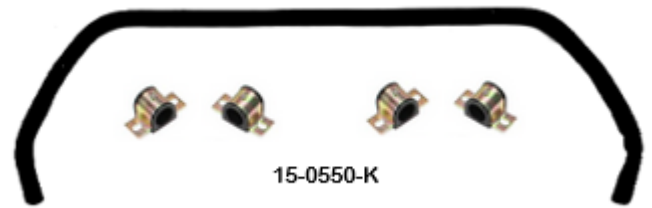

Part No.		Price
SWAY BARS		
15-0550-K	63-87 Front Sway Bar Kit - with poly bushings - 1 1/8" bar, 2WD trucks, correct OE Style	$324.95
15-0550-K2	63-87 Front Sway Bar Kit - with poly bushings - 1 1/4" bar 2WD trucks, NEWER end link style, special order	Inquire
FRONT SWAY BAR BRACKETS		
15-0550-FB	63-87 Front Sway Bar Brackets - w/ hardware, pair - for trucks with stock height suspension	$35.95
15-0550-FBL	63-87 Front Sway Bar Brackets - w/ hardware, pair - for trucks lowered more than 3"	$35.95
15-0549-RB	63-87 Front Sway Bar Brackets - w/ 1" bar, each	$8.95
REAR SWAY BAR KIT		
16-6951-L	73-91 Rear Sway Bar Kit - with poly bushings - 1" bar, 2WD & 4WD trucks	$324.95
SWAY BAR BUSHINGS		
15-0549-PK	63-87 Sway Bar Bushing Kit - poly, w/ bkts & hdw, pair, 1"	$39.95
15-0551-PK	63-87 Sway Bar Bushing Kit - poly, w/ bkts & hdw, pair, 1 1/16"	$44.95
15-0550-PK	63-87 Sway Bar Bushing Kit - poly, w/ bkts & hdw, pair, 1 1/8"	$49.95
15-0552-PK	63-87 Sway Bar Bushing Kit - poly, w/ bkts & hdw, pair, 1 1/4"	$39.95
15-0549-R	63-87 Sway Bar Bushing - 1" rubber, each	$8.95
15-0551	63-87 Sway Bar Bushings -poly / blue, pair, 1 1/16" - used for the original 1" wide retainers	$34.95
15-0552	63-87 Sway Bar Bushings -poly / blue, pair, 1 1/4" - used for the original 1" wide retainers	$34.95
15-0550	63-87 Sway Bar Bushings - poly / blue, pair, 1 1/8" - used for the original 1" wide retainers	$34.95
FRONT COIL SPRINGS		
15-6373-S	73-87 Front Coil Springs - C10, small block, stock height, pair	$189.95
15-6373-HD	73-87 Front Coil Springs - C10, 454, diesel, stock height, pair	$189.95
15-6373-1	73-87 Front Coil Springs - C10, small block, 1" drop, pair	Inquire
15-6373-2	73-87 Front Coil Springs - C10, small block, 2" drop, pair	Inquire
15-6373-3	73-87 Front Coil Springs - C10, small block, 3" drop, pair	Inquire