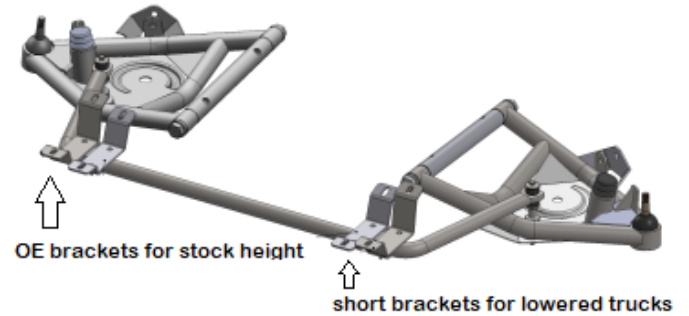

Part No.		Price
SWAY BARS		
15-0550-K	63-87 Front Sway Bar Kit - with poly bushings - 1 1/8" bar, 2WD trucks, correct OE Style	$324.95
15-0550-K2	63-87 Front Sway Bar Kit - with poly bushings - 1 1/4" bar 2WD trucks, NEWER end link style, special order	Inquire
FRONT SWAY BAR BRACKETS		
15-0550-FB	63-87 Front Sway Bar Brackets - w/ hardware, pair - for trucks with stock height suspension	$35.95
15-0550-FBL	63-87 Front Sway Bar Brackets - w/ hardware, pair - for trucks lowered more than 3"	$35.95
15-0549-RB	63-87 Front Sway Bar Brackets - w/ 1" bar, each	$8.95
REAR SWAY BAR KIT		
16-6951-L	73-91 Rear Sway Bar Kit - with poly bushings - 1" bar, 2WD & 4WD trucks	$324.95
SWAY BAR BUSHINGS		
15-0549-PK	63-87 Sway Bar Bushing Kit - poly, w/ bkts & hdw, pair, 1"	$39.95
15-0551-PK	63-87 Sway Bar Bushing Kit - poly, w/ bkts & hdw, pair, 1 1/16"	$44.95
15-0550-PK	63-87 Sway Bar Bushing Kit - poly, w/ bkts & hdw, pair, 1 1/8"	$49.95
15-0552-PK	63-87 Sway Bar Bushing Kit - poly, w/ bkts & hdw, pair, 1 1/4"	$39.95
15-0549-R	63-87 Sway Bar Bushing - 1" rubber, each	$8.95
15-0551	63-87 Sway Bar Bushings -poly / blue, pair, 1 1/16" - used for the original 1" wide retainers	$34.95
15-0552	63-87 Sway Bar Bushings -poly / blue, pair, 1 1/4" - used for the original 1" wide retainers	$34.95
15-0550	63-87 Sway Bar Bushings - poly / blue, pair, 1 1/8" - used for the original 1" wide retainers	$34.95
FRONT COIL SPRINGS		
15-6373-S	73-87 Front Coil Springs - C10, small block, stock height, pair	$189.95
15-6373-HD	73-87 Front Coil Springs - C10, 454, diesel, stock height, pair	$189.95
15-6373-1	73-87 Front Coil Springs - C10, small block, 1" drop, pair	Inquire
15-6373-2	73-87 Front Coil Springs - C10, small block, 2" drop, pair	Inquire
15-6373-3	73-87 Front Coil Springs - C10, small block, 3" drop, pair	Inquire