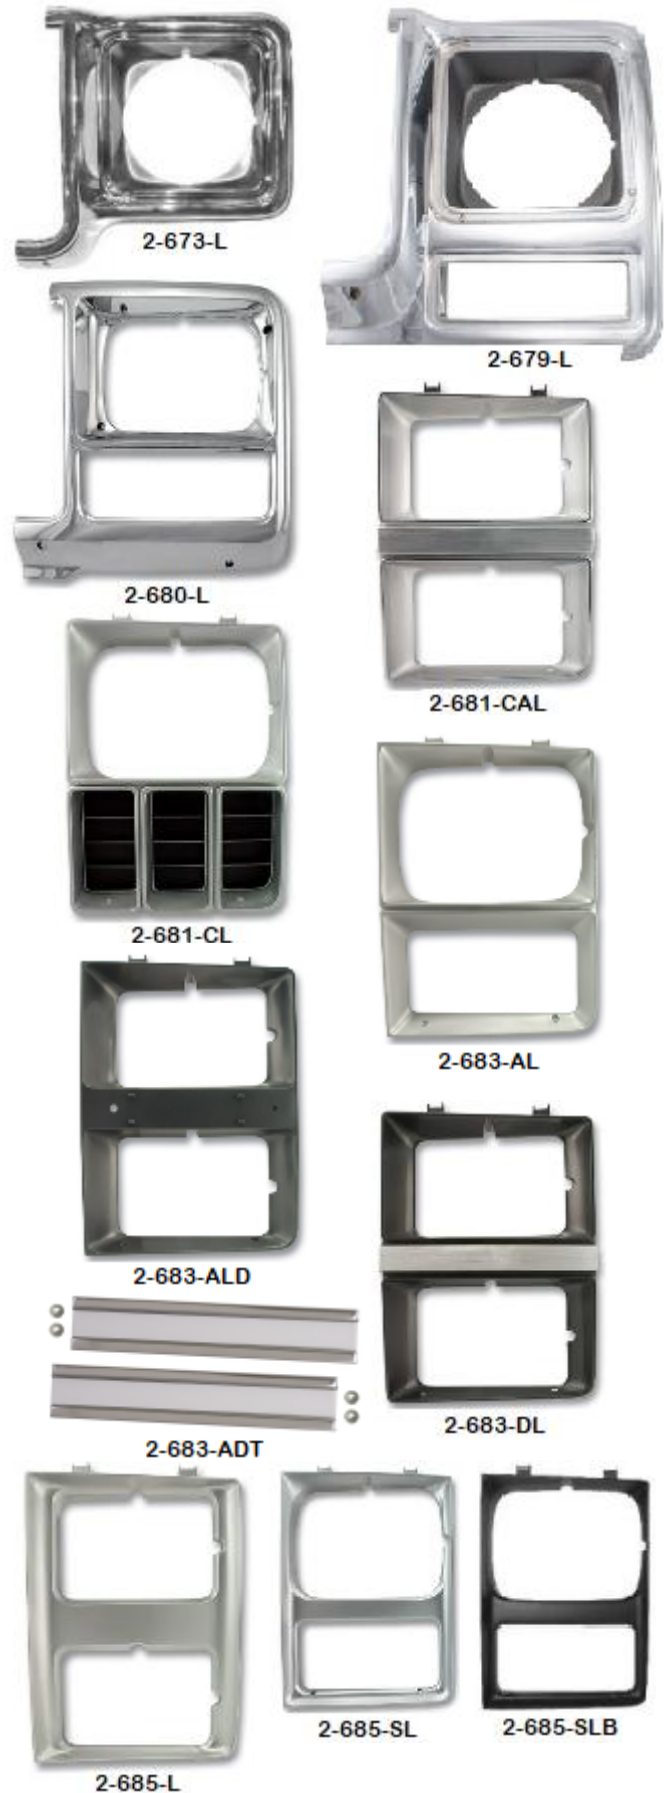

Part No.		Price
BEZELS		
SHL = Single Headlight, DHL = Dual Headlight		
2-673-L	73-78 Headlight Bezel – chrome – left	$45.95
2-673-R	73-78 Headlight Bezel – chrome – right	$45.95
2-679-L	79-80 Headlight Bezel – chrome w/ round headlights – left	$52.95
2-679-R	79-80 Headlight Bezel – chrome w/ round headlights – right	$52.95
2-680-L	80-80 Headlight Bezel – chrome w/ rectangular lights – left	$79.95
2-680-R	80-80 Headlight Bezel – chrome w/ rectangular lights – right	$79.95
2-673-SK	73-80 Headlight Bezel Screw Kit	$13.95
2-681-CAL	81-82 Headlight Bezel - chrome/argent w/ DHL - left	$39.95
2-681-CAR	81-82 Headlight Bezel - chrome/argent w/ DHL - right	$39.95
2-681-CL	81-82 CHEV Headlight Bezel - black/argent w/ SHL - left	$32.95
2-681-CR	81-82 CHEV Headlight Bezel - black/argent w/ SHL –right	$32.95
2-683-AL	83-84 CHEV Headlight Bezel - argent w/ SHL - left	$22.95
2-683-AR	83-84 CHEV Headlight Bezel - argent w/ SHL - right	$22.95
2-683-ALD	83-84 CHEV Headlight Bezel - argent w/ DHL – left	$22.95
2-683-ARD	83-84 CHEV Headlight Bezel - argent w/ DHL - right	$22.95
2-683-ADT	83-84 CHEV Headlight Bezel Trim - w/ DHL, pair	$89.95
2-683-DL	83-84 GMC Headlight Bezel – DHL – left	$29.95
2-683-DR	83-84 GMC Headlight Bezel – DHL – right	$29.95
Bezels below fit 85-87 Pickup & 85-88 Blazer, Suburban, Crew Cab or Dually		
2-685-L	85-88 Headlight Bezel - silver w/ DHL – left	$21.95
2-685-R	85-88 Headlight Bezel - silver w/ DHL - right	$21.95
2-685-SL	85-88 Headlight Bezel - silver w/ SHL - left	$23.95
2-685-SR	85-88 Headlight Bezel - silver w/ SHL - right	$23.95
2-685-SL-B	85-88 Headlight Bezel - black w/ SHL – left	$23.95
2-685-SR-B	85-88 Headlight Bezel - black w/ SHL – right	$23.95
2-681-SK	81-88 Headlight Bezel Screw Kith - stainless, 12 pcs, both sides - replacement Philips drive screws, OE were torx	$7.95