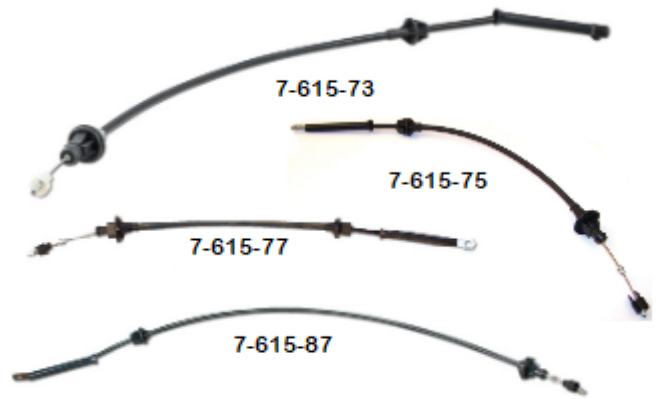

SPEEDOMETER CABLE

Measure the length and note the location of transducer, screw on or push on.

MT = manual transmission, AT = automatic transmission

4-6607	73-79 Speedo Cable - - 73-74 AT, 2WD - 75-77 MT, 2WD, w/o cruise - 75-79 AT, 2WD, w/o cruise - 75-77 MT, 4WD - 75-78 AT, 4WD, w/o cruise	$23.95
4-6608	73-74 Speedo Cable - 4WD - 73-74 MT, 4WD - 73-74 AT, 4WD	$28.95
4-6603	73-74 / 83-87 Speedo Cable - lower, 37" long - 73-74 MT, 2WD, lower - 83-87 AT, 2WD, lower	$23.95
4-6602	75-82 Speedo Cable - upper, w/ cruise - 75-79 MT, 2WD, upper, w/ cruise - 75-82 AT, 2WD, upper, w/ cruise - 75-81 AT, 4WD, upper, w/ cruise - 82-82 MT, 2WD & 4WD, upper, w/ cruise	$23.95
4-6604	73-82 Speedometer Cable - lower, w/ cruise, 65" long - 73-77 MT, 4WD, - 75-82 MT & AT, 2WD, lower w/ cruise	$23.95
4-6605	73-74 / 78-87 Speedo Cable - 61" long - 73-74 MT, 2WD, upper - 78-82 MT, 2WD, upper, w/o cruise, - 80-81 MT, 2WD, upper, w/ cruise, - 83-87 MT, 2WD, upper, w/o cruise - 80-82 AT, 2WD, w/o cruise	$23.95

BILL'S TRUCK SHOP LTD.

CHEV Est. 1987 GMC

40-90 PARTS & ACCESSORIES

PICTURE COMING SOON