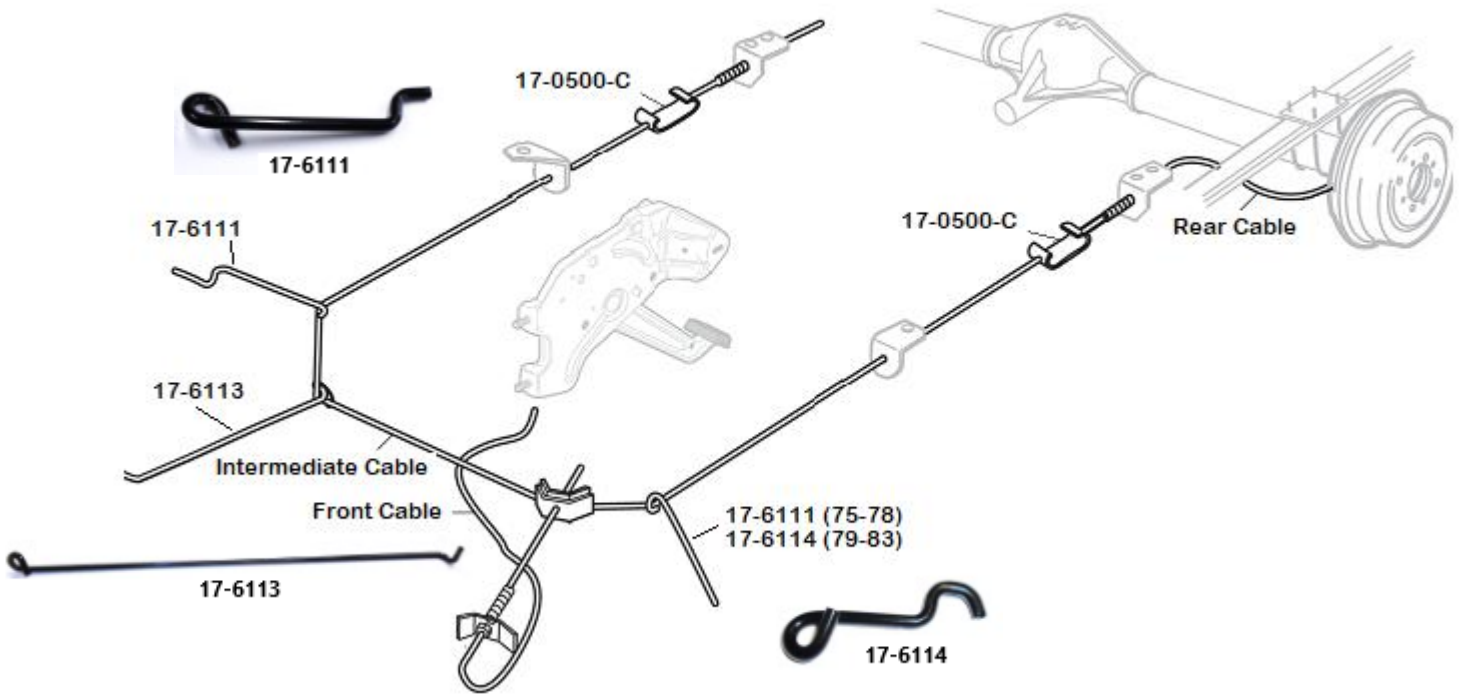

Please note when ordering brake cables please provide complete truck info to help confirm the correct cables being order. For example, 1/2 or 3/4 ton, 2 or 4 wheel drive, long or short bed.

1973 - 1983 1/2 ton Standard Cab