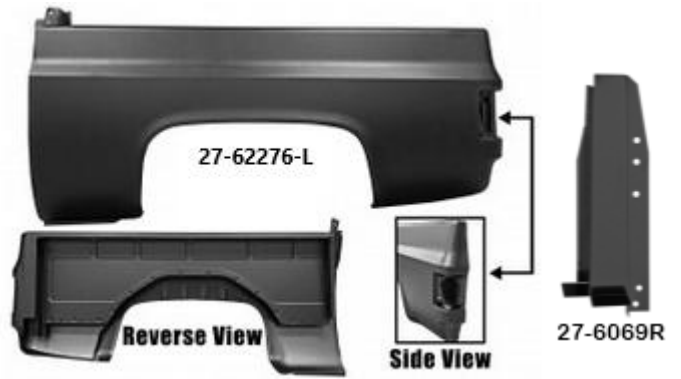

Part No.		Price
BLAZER BEDSIDES		
27-62273-L	73-75 Blazer Bedside - left,	Inquire
27-62273-R	73-75 Blazer Bedside - right, with round fuel door	Inquire
27-62276-L	76-91 Blazer Bedside - left, without fuel door	\$1395.95
27-62276-R	76-78 Blazer Bedside - right, with round fuel; door	Inquire
27-62279-R	79-91 Blazer Bedside - right, with square fuel door	\$1395.95