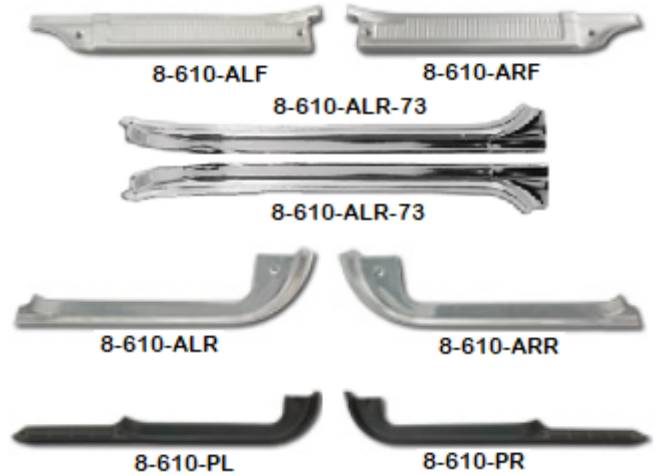

Part No.		Price
DOOR SILL / STEP PLATES		
8-0130	60-87 Threshold Plates - stainless steel - 2 3/4" wide x 27" long, 16 gauge-304 brushed stainless steel - urethane or screw onto outer rocker panel	\$59.95
PICK UP		
8-610-ALF	73-87 Step Plate - aluminum, front LEFT	\$40.95
8-610-ARF	73-87 Step Plate - aluminum, front RIGHT - above fronts also fit 73-91 Sub, Crew front of front door	\$40.95
8-610-ALR-73	73-76 Step Plate - aluminum, rear LEFT	\$42.95
8-610-ARR-73	73-76 Step Plate - aluminum, rear RIGHT - above rears also fit 73-76 Crew rear of front door	\$42.95
8-610-ALR	77-87 Step Plate - aluminum, rear LEFT	\$40.95
8-610-ARR	77-87 Step Plate - aluminum, rear RIGHT -above rears also fit 77-87 Crew rear of front door	\$40.95
8-610-PL	78-87 Step Plate - plastic, LEFT - also fits front door crew cab	\$39.95
8-610-PR	78-87 Step Plate - plastic, RIGHT - also fits front door crew cab	\$39.95
8-610-PK	78-87 Step Plate Screw Kit - black, both sides, 6 pcs	\$2.95
PICK- UP STEP PLATE KIT		
8-610-AK-73	73-76 Step Plate Kit - aluminum, 4 pcs	Inquire
8-610-AK	77-87 Step Plate Kit - aluminum, 4 pcs	\$139.95
SUBURBAN & CREW CAB STEP PLATE KIT		
8-610-SCK	73-91 Step Plate Kit - aluminium, 6pcs - front and rear doors	Inquire
BLAZER / JIMMY		
8-610-B73	73-77 Step Plates - w/ hdw, pair	\$89.95
8-610-B	78-91 Step Plates - w/ hdw, pair	\$89.95
8-610-BL	78-91 Step Plate - w/ hdw, aluminum one piece, LEFT	Inquire
8-610-BR	78-91 Step Plate - w/ hdw, aluminum one piece RIGHT	Inquire