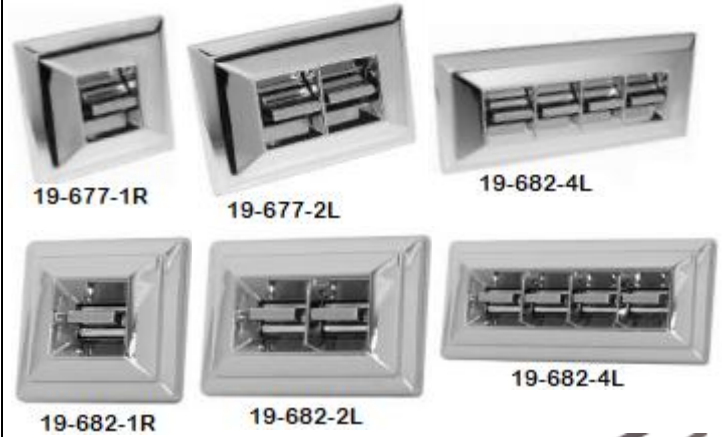

Part No.		Price
POWER WINDOW SWITCHES		
19-677-1R	77-81 Power Window Switch - 1 button - right	$32.95
19-677-2L	77-81 Power Window Switch - 2 button - left	$79.95
19-677-4L	77-81 Power Window Switch - 4 button - left	$99.95
19-682-1R	82-91 Power Window Switch - 1 button - right	$18.95
19-682-2L	82-91 Power Window Switch - 2 button - left	$24.95
19-682-4L	82-91 Power Window Switch - 4 button - left	$39.95