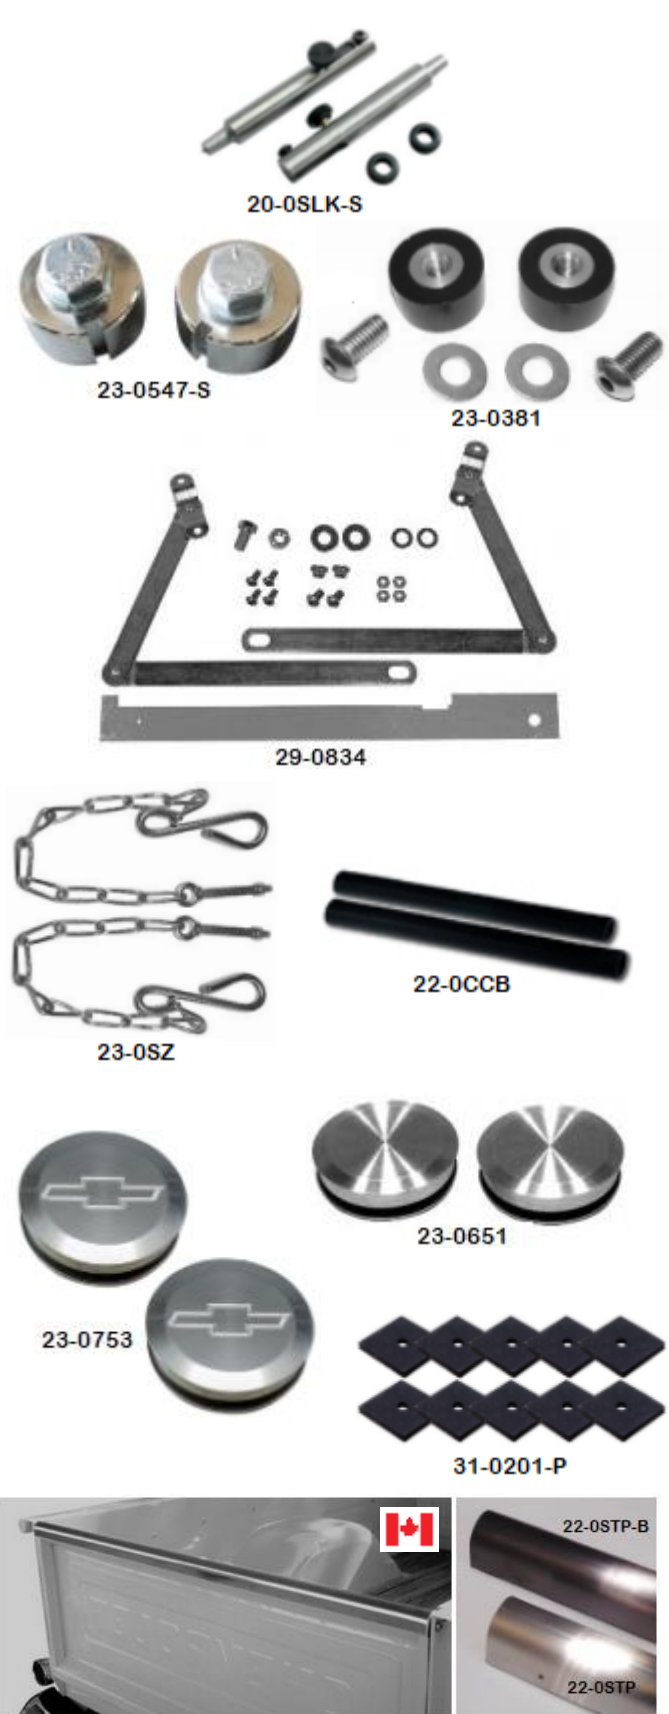

23-0SBLANK

23-0SCHEV-T gm restoration

23-0SGMC gm restoration

23-0682

23-0759

23-0CSW

Part No.		Price
<b>STEALTH TAILGATE LATCHES</b>		
<i>- slotted stainless barrel w/ spring loaded lock pin that is installed into the top gate roll &amp; inserts in gate post.</i>		
<b>22-0SLK-S</b>	41-87 Stealth Tailgate Latches - stainless steel, pair	<b>\$160.95</b>
<b>22-0SLK-Z</b>	41-87 Stealth Tailgate Latches - zinc, pair	<b>\$136.95</b>
<b>TAILGATE TRUNIONS</b>		
<b>22-0547-S</b>	54-87 Cadmium Plated Trunions - w/ bolts	<b>\$34.95</b>
<b>23-0381</b>	54-87 Urethane Trunions - w/ stainless steel bolts	<b>\$49.95</b>
<b>TAILGATE LINK KIT</b>		
<i>- for the removal of tailgate chains</i>		
<b>29-0834</b>	54-87 Tailgate Link Kit - arms w/ hardware	<b>\$139.95</b>
<b>29-0834-S</b>	54-87 Tailgate Link Kit - arms w/ hardware, stainless steel	<b>\$229.95</b>
<b>TAILGATE CHAINS</b>		
<b>23-0SZ</b>	54-87 Tailgate Chains - cadmium plated	<b>\$45.95</b>
<b>23-0SS</b>	54-87 Tailgate Chains - stainless steel	<b>\$89.95</b>
<b>22-0CCB</b>	54-87 Tailgate Chain Covers - black, pair	<b>\$11.95</b>
<b>22-0CCC</b>	54-87 Tailgate Chain Covers - clear, pair	<b>\$11.95</b>
<b>BED ROLL PLUGS</b>		
<b>23-0753</b>	67-87 Bed Roll Plugs - aluminum polished, w/ bowtie, pair	<b>\$119.95</b>
<b>BED MOUNTING PADS</b>		
<b>31-0201-P</b>	54-87 Bed Pad Set - short or long bed, 10pcs	<b>\$8.00</b>
<b>TAILGATE EDGE PROTECTOR</b>		
<b>22-0STP</b>	54-87 Edge Protector - stepside, brushed stainless, each	<b>\$79.95</b>
<b>22-0STP-B</b>	54-87 Edge Protector - stepside, satin black stainless, each	<b>\$79.95</b>