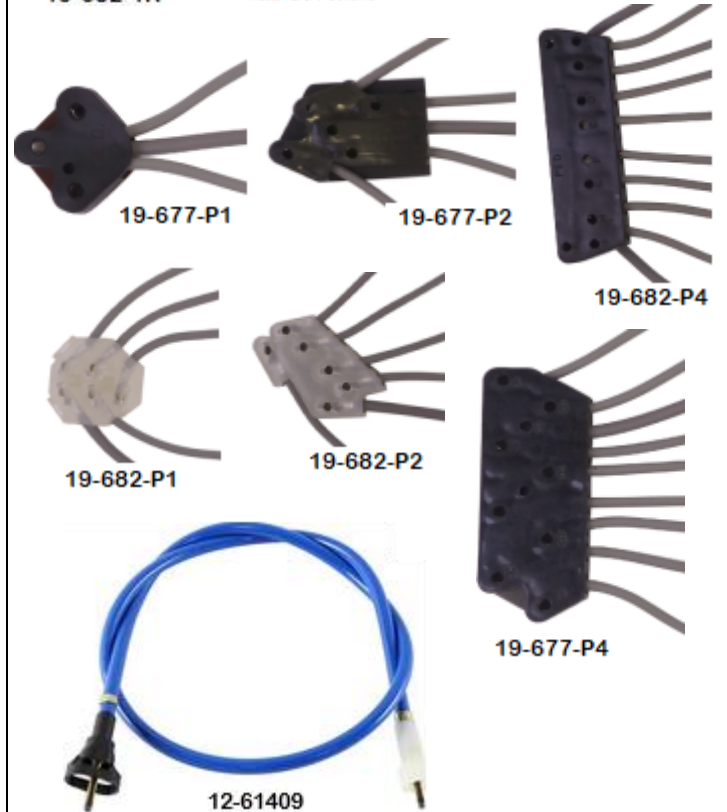

Part No.		Price
POWER WINDOW SWITCH PIGTAILS		
19-677-P1	77-81 Power Window Switch Pigtail - 1 button, each - RH front door, LH or RH rear door, 3 prong	$30.95
19-677-P2	77-81 Power Window Switch Pigtail - 2 button, each - LH front door, 5 prong	$37.95
19-677-P4	77-81 Power Window Switch Pigtail - 4 button, each - LH front door, 9 prong	$51.95
19-682-P1	82-91 Power Window Switch Pigtail - 1 button, each - RH front door, LH or RH rear door, 5 prong	$37.95
19-682-P2	82-91 Power Window Switch Pigtail - 2 button, each - LH front door, 6 prong	$42.95
19-682-P4	82-91 Power Window Switch Pigtail - 4 button, each - LH front door, 10 prong	$58.95

Part No.		Price
POWER TAILGATE WINDOW CABLE		
12-61409	78-87 Power Tailgate Window Regulator Cable - each - fits Blazer, Jimmy	$59.95

Part No.		Price
POWER DOOR LOCK SWITCH		
19-6150-77	77-78 Power Door Lock Switch - left or right, each	$87.95
19-6150-79	79-81 Power Door Lock Switch - left or right, each	$87.95
19-6150-82	82-91 Power Door Lock Switch - left or right, each - original for 82-91	$16.95