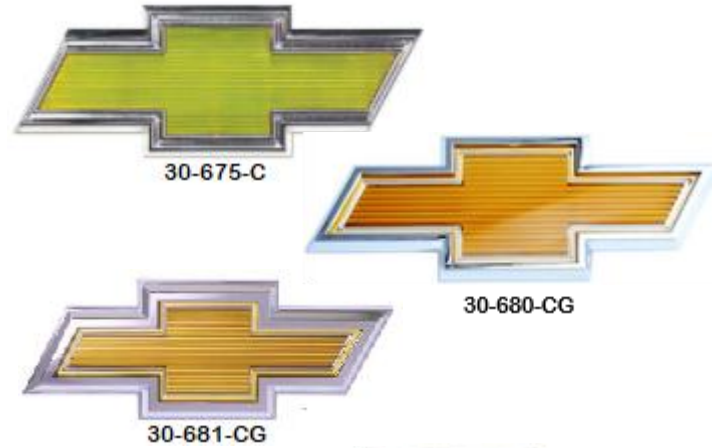

Part No.		Price
CONSOLE DOOR EMBLEM		
30-673-C	73-80 Console Door Emblem - yellow bowtie, each	$72.95
GRILLE EMBLEM		
30-675-CGE	73-74 Grille Emblem Insert - CHEV, yellow	$49.95
30-675-C	75-79 Grille Emblem - CHEV, yellow	$99.95
30-677-GG	77-80 Grille Emblem - GMC - replaces GM #376656	$129.95
30-680-CG	80-80 Grille Emblem - CHEV, yellow	Inquire
30-681-CG	81-82 Grille Emblem - CHEV, yellow	$85.95
30-683-CG	83-87 Grille Emblem - CHEV, chrome & black with yellow - with spacers	$129.95
30-673-350	73-74 Grille Emblem - 350	$64.95
30-673-454	73-74 Grille Emblem - 454	$59.95
30-675-350	75-76 Grille Emblem - 350	$59.95
30-675-400	75-76 Grille Emblem - 400	Inquire
30-675-454	75-76 Grille Emblem - 454	$64.95