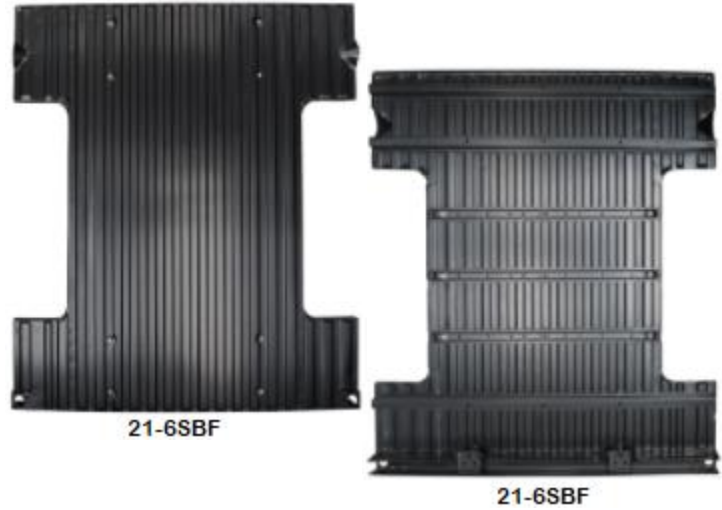

Part No. **STEEL BED FLOOR** Price

21-6SBF 73-87 Bed Floor - short bed, with braces **$1495.95**

21-6SBF-4W 73-87 Bed Floor - short bed, for 4" wider wheel tubs **$1795.95**
- special order only