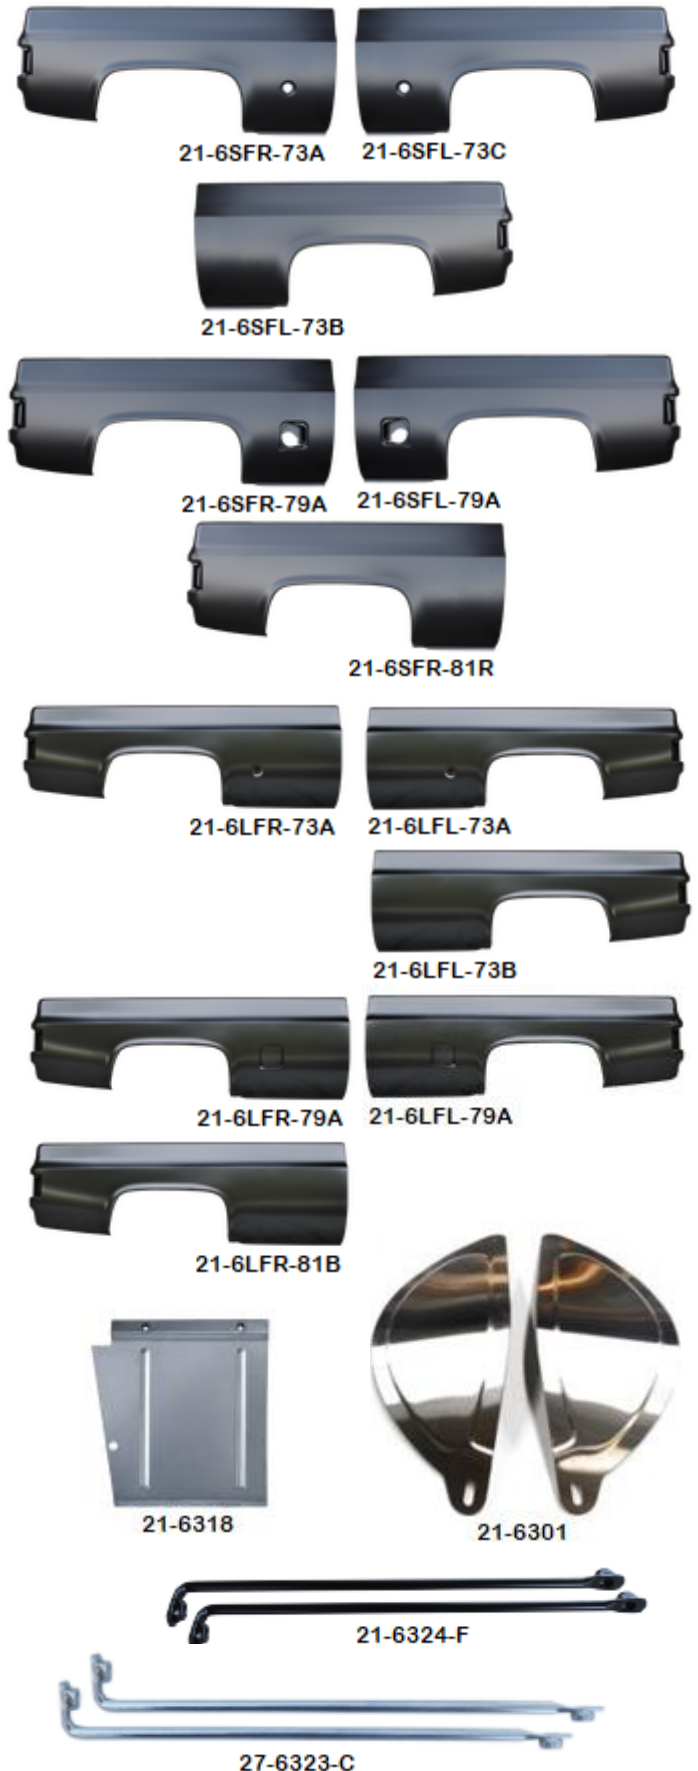

Part No.		Price
SHORT 6' BOX SIDES		
21-6SFL-73B	73-80 Bed Side - short fleetside, w/o fuel opening, left	$1195.95
21-6SFR-73A	73-78 Bed Side - short fleetside, w/ round fuel hole, right	$1195.95
21-6SFL-73C	73-78 Bed Side - short fleetside, w/ round fuel hole, left	$1195.95
LONG 8' BOX SIDES		
21-6LFL-73A	73-78 Bed Side - long fleetside, w/ round fuel fill, left	$1395.95
21-6LFL-73B	73-80 Bed Side - long fleetside, w/o gas fill, left	$1395.95
21-6LFR-73A	73-78 Bed Side - long fleetside, w/ round fuel fill, right	$1395.95
21-6LFL-79A	79-87 Bed Side - long fleetside, w/ square fuel fill, left	$1395.95
21-6LFR-79A	79-87 Bed Side - long fleetside, w/ square fuel fill, right	$1395.95
21-6LFR-81B	81-87 Bed Side - long, fleetside, w/o fuel fill, right	$1195.95
STONE SHIELD		
21-6301	73-87 Stone Shields - stainless, pair	$119.95
SPLASH SHIELD		
21-6317	73-87 Rear Splash Shield - fleetside, left	$44.95
21-6318	73-87 Rear Splash Shield - fleetside, right	$44.95
BED SIDE BRACES		
21-6324-F	73-87 Bedside Brace Set - 2pcs	$36.95
21-6323-C	73-87 Bedside Brace Set - chrome plated, 2 pcs	$44.95
STAKE POCKET COVERS		
23-0192	58-87 Stake Pocket Covers - fleetside, pair	$36.95