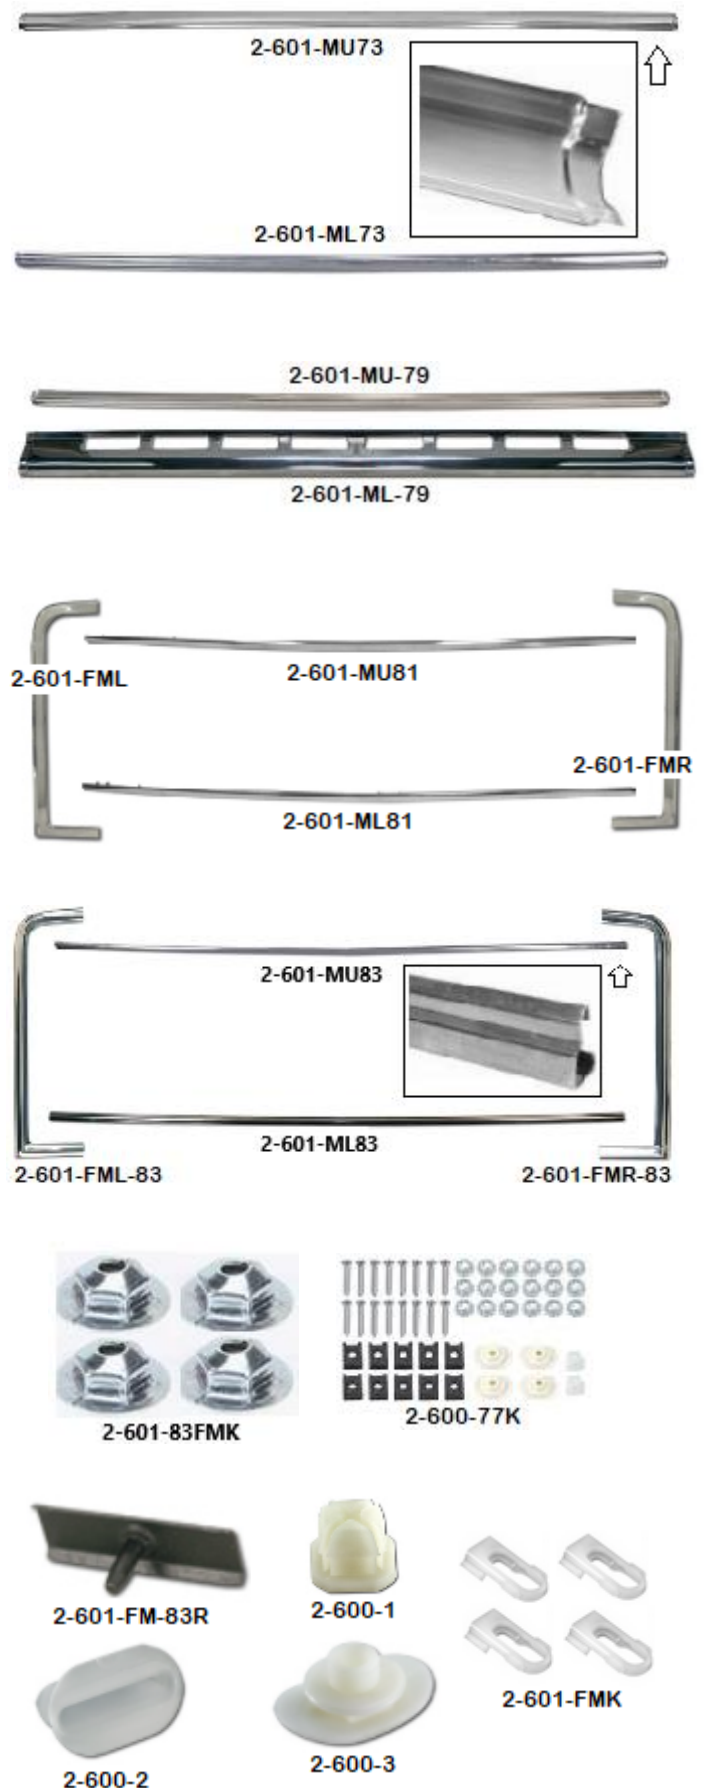

Part No.		Price
MOULDINGS		
2-601-MU73	73-78 Grille Upper Moulding	$22.95
2-601-ML73	73-78 Grille Lower Moulding	$22.95
2-601-MU-79	79-80 Grille Upper Moulding	$21.95
2-601-ML-79	79-80 Grille Lower Moulding	$39.95
2-601-MU81	81-82 Grille Upper Moulding	$36.95
2-601-ML81	81-82 Grille Lower Moulding	$39.95
2-601-FML	81-82 Grille Side Moulding on fender - Left	$35.95
2-601-FMR	81-82 Grille Side Moulding on fender - Right	$35.95
2-601-FMK	81-82 Grille Side Moulding Retainers - 4 pcs, (both sides)	$2.95
2-601-MU-83	83-88 Grille Upper Moulding	$26.95
2-601-ML-83	83-88 Grille Lower Moulding	$25.95
2-601-FML-83	83-88 Grille Side Moulding on fender - Left	$34.95
2-601-FMR-83	83-88 Grille Side Moulding on fender - Right	$34.95
2-601-83FMK	83-88 Grille Side Moulding Nuts - 4pcs (both sides)	$2.95
GRILLE HARDWARE		
2-600-73K	73-80 Grille Hardware Kit – 12pcs	$24.95
2-601-FM-83R	83-88 Retainer - Grille Surround Moulding	$3.95
2-600-1	73-91 Headlight Bezel / Grille Nut - each	$.75
2-600-2	73-78 Grill Mounting Nut - each	Inquire
2-600-3	73-80 Inner Grille Mounting Nut - each	Inquire