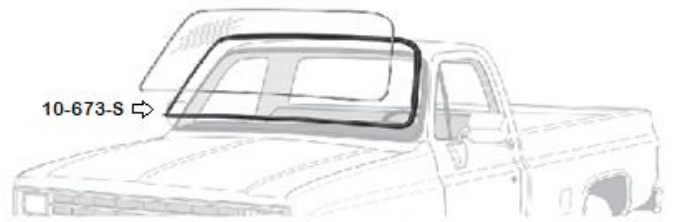

Front and rear seals are installed on the cab first then glass to go in after.

10-673-S	73-87 Windshield Seal - standard	$84.95
10-673-D	73-87 Windshield Seal - deluxe	$84.95
10-673-BL	73-87 Windshield Lock Strip - black	$15.95
10-673-CH	73-87 Windshield Lock Strip - w/ jointer, chrome	$22.95
10-673-C	73-87 Lock Strip Corner - chrome, each	$3.95
10-673-CJ	73-87 Windshield Lock Strip Jointer - chrome, each	$3.95

REAR GLASS (Pick-up)

10-673-RS	73-87 Rear Window Seal - standard, self locking	$84.95
10-673-RD	73-87 Rear Window Seal - accepts lock insert	$84.95

DOOR SEALS

11-6411	73-91 Door Bumpers - set, (pick-up, blazer, suburban)	$3.00
11-602	73-91 Door Seals - pair, <i>- (pick-up, 76-91 blazer, suburban + sub rear side & crew)</i>	$114.95

11-6TDS-K	73-91 Upper Door Seal Kit - pair <i>- seal mounts on the upper part of the door with weatherstrip adhesive glue</i>	$69.95
11-6TDS-R	73-77 Upper Door Seal - OE style w/ molded ends - right	$21.95
11-6TDS-L	73-77 Upper Door Seal - OE style w/ molded ends - left	$21.95

DOOR GLASS CHANNEL RUNS

11-604	73-80 Vent Window Vertical - at door glass, left or right, each <i>- the glass run channel presses into the vertical division bar channel.</i>	$9.95
11-605-73	73-80 Door Glass Channel Runs - w/ vent verticals, pair	$89.95
11-605-81	81-91 Door Glass Channel Runs - w/ vent verticals, pair	$89.95