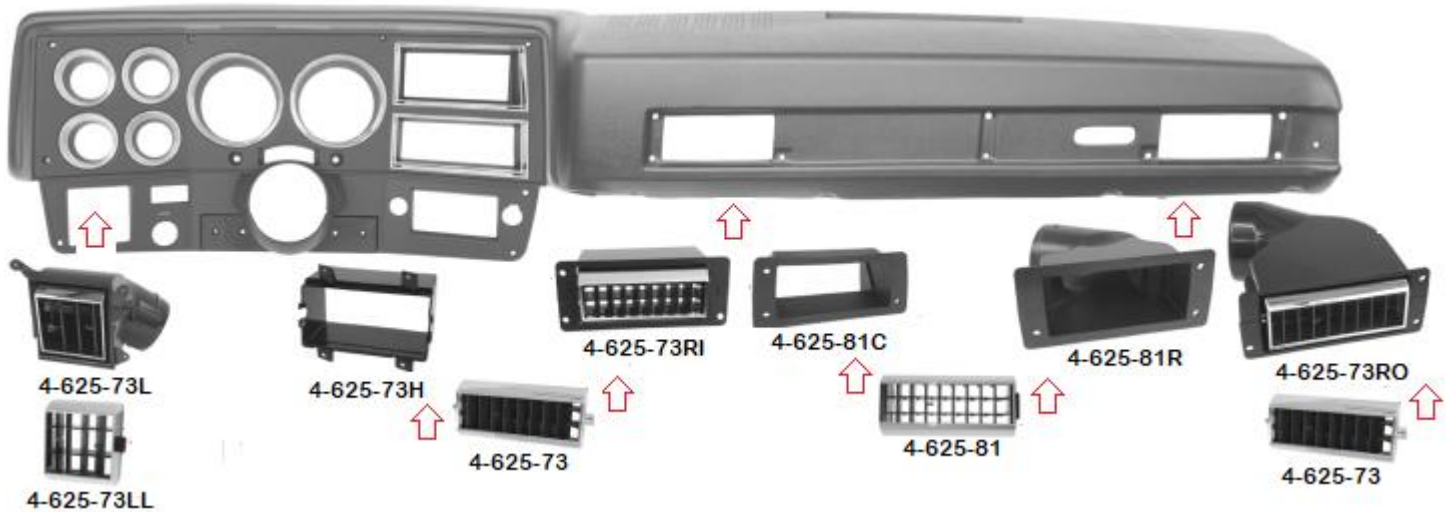

Part No.		Price
DUCT HOSE		
4-0056C	AC & Defrost Duct Hose - cloth, 6' x 3 1/4"	$99.50
HEATER CORE		
4-610	73-87 Heater Core - w/o A/C	$119.95
4-610-AC	73-87 Heater Core - w/ A/C	$99.95
A/C CONDENSER		
4-670-75	75-80 A/C Condenser	$349.95
4-670-83	83-87 A/C Condenser	$299.95
HEAT & A/C OUTLETS / DIVERTERS		
4-625-73L	73-87 Dash A/C Vent Assembly – left lower	$54.95
4-625-73LL	73-87 Dash A/C Vent Diverter – chrome, left lower	$34.95
4-625-73H	73-91 Dash Vent Housing - left inner	$34.95
4-625-73	73-91 Dash Vent Diverter - left inner & 73-80 right inner & outer	$34.95
4-625-73RI	73-80 Dash A/C Vent Assembly - right, inner	$49.95
4-625-81C	81-87 Dash A/C Vent Housing - center	$26.95
4-625-81	81-87 Dash A/C Vent Diverter – right inner and outer	$41.95
4-625-73RO	73-80 Dash A/C Vent Assembly - right, outer	$69.95
4-625-81R	81-87 Dash A/C Vent Housing - right, outer	$39.95
4-615-B	81-87 Defrost Vent – black, fits left or right	$27.95
4-615-C	81-87 Defrost Vent – chrome, fits left or right	$36.95