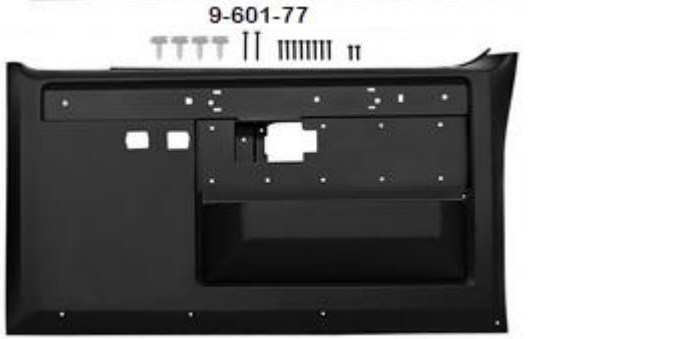

Part No.		Price
COAT HANGER HOOK		
8-631-CH	73-87 Coat Hanger - black, pair	$18.95
SUN VISOR		
8-620-BL	73-87 Sun visor Bracket - black, left	$34.95
8-620-BR	73-87 Sun visor Bracket - black, right	$34.95
8-620-CL	73-87 Sun visor Bracket - chrome, left	$49.95
8-620-CR	73-87 Sun visor Bracket - chrome, right	$49.95
8-620-V1	73-87 Sun visor - black, left or right, each	$104.95
8-620-V2	73-87 Sun visor - medium blue, left or right, each	$104.95
8-620-V3	73-87 Sun visor - light saddle, left or right, each	$104.95
8-620-V4	73-87 Sun visor - dark saddle, left or right, each	$104.95
8-620-V5	73-87 Sun Visor - light gray, left or right, each	$104.95
8-620-V6	73-87 Sun visor - maroon, left or right, each	$104.95
DOOR PANELS		
9-601-73	73-76 Door Inner Panels - manual window, black, pair - with hardware	$539.95
9-601-77	77-80 Door Inner Panels - manual window, black, pair - with hardware	$599.95
9-601-81PLPW	81-87 Door Panels – deluxe, black, power door lock set, pair - accepts pull straps, panel trim and panel carpets. - accessories sold separately.	$545.95
9-601-81UBK	81-87 Door Panels - front, universal, black, pair - cut-out markings provided for all power and non power options, with install instructions.	$449.95
9-601-81UBL	81-87 Door Panels - front, universal, blue, pair - cut-out markings provided for all power and non power options, with install instructions.	$469.95
9-601-81UR	81-87 Door Panels - front, universal, burgundy, pair - cut-out markings provided for all power and non power options, with install instructions.	$469.95
DOOR PANEL HARDWARE		
9-601-HK	73-87 Door Panel Hardware Kit - both sides - replacement hardware for 73-80