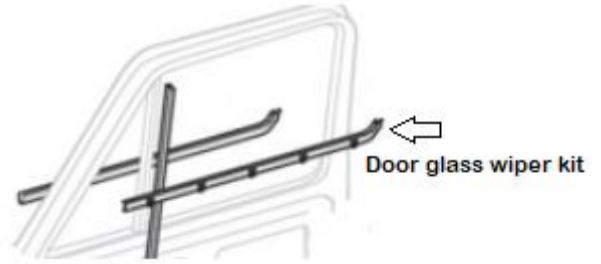

Part No. Price

DOOR GLASS WIPERS / SCRAPERS

Includes 2 inners & 2 outers. Front door kit fits 1973-87 Pickup & 1973-91 Blazer/Jimmy, Suburban or Crew Cab

11-606-73K	73-80 Door Glass Wiper Kit - inner and outer, 4pcs	$99.95
11-606-73LI	73-80 Door Glass Wiper - inner, left, each	$24.95
11-606-73RI	73-80 Door Glass Wiper - inner, right, each	$24.95
11-606-73	73-91 Door Glass Wipers - outer , pair	$59.95
11-606-L	73-91 Door Glass Wiper - outer, left, each	$29.95
11-606-R	73-91 Door Glass Wiper - outer, right, each	$29.95
11-606-81K	81-92 Door Glass Wiper Kit - inner and outer, 4pcs	$94.95
11-606-81LI	81-92 Door Glass Wiper - inner, left, each	$29.95
11-606-81RI	81-92 Door Glass Wiper - inner, right, each	$29.95