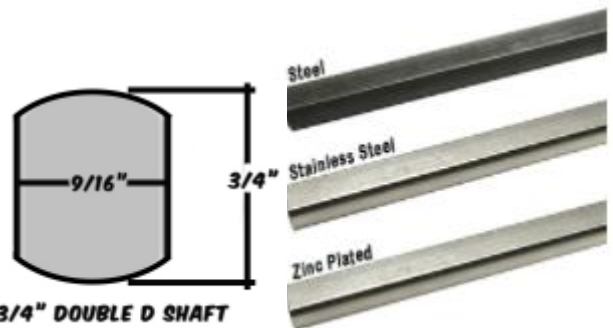

Est. 1987

GMC

40-90 PARTS & ACCESSORIES

PICTURE COMING SOON

Part No.		Price
<b>STEERING COUPLERS</b>		
<i>- for coupler application, count splines on 1/2 and double</i>		
15-0537-K	60-87 Steering Coupler Repair Kit - manual & power	\$25.95
15-0537-P2	73-87 Steering Coupling - 3/4" x 30 spline	\$69.95
15-0537-P	73-87 Steering Coupling - 13/16" x 36 spline	\$69.95
15-0537-P1	73-87 Steering Coupling - 3/4" x 36 spline	\$69.95
<b>COLUMN STEERING SHAFT EXTENSIONS</b>		
<i>- 3/4 DD shaft when extending from column to steering rack or box</i>		
40-1850-DD	- un-plated steel, 18"	\$34.95
40-1850-DDN	- nickel plated, 18"	\$46.95
40-1850-DD-SS	- stainless steel, 18"	\$61.95
40-3650-DD	- un-plated steel, 36"	\$69.95
40-3650-DD-SS	- stainless steel, 36"	\$89.95
40-3650-DD-BO	- black oxide, 36"	\$69.95
<b>COLLAPSABLE STEERING SHAFT</b>		
40-0626-AD	- Adjustable Steering Shaft, 16" to 26", nickel plated	\$93.95
40-0636-AD	- Adjustable Steering Shaft, 24" to 35", nickel plated	\$94.95
<b>ITERMEDIATE SHAFT &amp; FLANGE</b>		
40-00SF	- 9 1/4 with rag joint flange – accepts 3/4 shaft with dust boot	\$34.95
<b>STEERING SHAFT U-JOINTS</b>		
<i>- when joining new columns to new steering systems (eg 3/4-30 spline to double D shaft)</i>		
<i>- always drill a dimple in shaft where set screw seats</i>		
41-0UJ1	- 9/16", 26 spline x 3/4" DD (mustang manual rack)	\$79.95
41-0UJ3	- 3/4", 30 spline x 3/4" DD	\$79.95
41-0UJ5	- 3/4", 36 spline x 3/4" DD	\$79.95
41-0UJ6	- 3/4" DD x 3/4" DD (mustang power rack)	\$79.95
41-0UJ7	- 1" DD x 3/4" DD	\$79.95
41-0UJ9	- 13/16", 36 spline x 3/4" DD	\$79.95
41-0UJ16	- 3/4", DD x 3/4" smooth	\$79.95
41-0UJ18	- 3/4", 36 spline x 1" DD	\$79.95
41-0UJ24	- 3/4" 30 spline x 1" DD	\$79.95
41-0UJ26	- 1" DD x 1" DD	\$79.95
<b>DOUBLE STEERING U-JOINTS</b>		
41-0DUJ6	- 3/4", 36 spline x 3/4" DD	\$199.95
41-0DUJ32	- 1" DD x 3/4" DD	\$199.95
41-00SS	Steering Shaft Support - 3/4" diameter	\$44.95