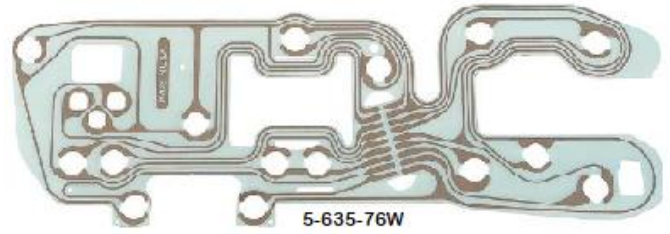

Part No.		Price
INSTRUMENT CLUSTER PRINTED CIRCUITS		
<i>Made in USA, please provide the GM number on the printed circuit for accurate replacement.</i>		
CHEVROLET		
5-635-73W	73-75 Printed Circuit - w/ warning lights	$89.95
5-636-75G	73-75 Printed Circuit - w/ gauges	$89.95
5-635-73GT	73-75 Printed Circuit - w/ gauges & tachometer	$132.95
5-635-76W	76-82 Printed Circuit - w/ warning lights	$89.95
5-635-76G	76-76 Printed Circuit - w/ gauges	$132.95
5-635-76GT	76-76 Printed Circuit - w/ gauges & tachometer	$89.95
5-635-77W	77-77 Printed Circuit - w/ warning lights	$89.95
5-635-77G	77-77 Printed Circuit - w/ gauges	$132.95
5-635-77GT	77-77 Printed Circuit - w/ gauges & tachometer	$89.95
5-635-78G	78-80 Printed Circuit - w/ gauges	$89.95
5-635-78GT	78-80 Printed Circuit - w/ gauges & tachometer	$89.95
5-635-81G	81-91 Printed Circuit - w/ gauges	$89.95
5-635-81GT	81-87 Printed Circuit - w/ gauges & tachometer	$89.95
5-635-83W	83-87 Printed Circuit - w/ warning lights	$89.95
GMC		
5-636-73W	73-74 Printed Circuit - w/ warning lights	$89.95
5-636-75G	75-77 Printed Circuit - w/ gauges	$89.95
5-635-73GT	73-75 Printed Circuit - w/ gauges & tachometer	$89.95
5-636-75GA	75-77 Printed Circuit - w/ gauges & A/C	$89.95
5-636-75GTA	75-77 Printed Circuit - w/ gauges, tachometer	$89.95
5-635-78G	78-80 Printed Circuit - w/ gauges	$89.95
5-636-78GT	78-80 Printed Circuit - w/ gauges & tachometer	$89.95
5-636-78GA	78-80 Printed Circuit - w/ gauges & A/C	$89.95
5-636-78GTA	78-80 Printed Circuit - w/ gauges, tachometer & A/C	$89.95
5-636-81G	81-83 Printed Circuit - w/ gauges	$89.95
5-636-81GA	81-83 Printed Circuit - w/ gauges & A/C	$89.95
5-636-81GT	81-83 Printed Circuit - w/ gauges & tachometer	$89.95
5-636-81GTA	81-83 Printed Circuit - w/ gauges, tachometer, & A/C	$89.95
5-636-84G	84-87 Printed Circuit - w/ gauges	$89.95
5-636-84GA	84-87 Printed Circuit - w/ gauges & A/C	$89.95
5-636-84GT	84-87 Printed Circuit - w/ gauges & tachometer	$89.95
5-636-84GTA	84-87 Printed Circuit - w/ gauges, tachometer & A/C	$89.95
DASH BULB		
5-0535	67-80 Dash Bulb Socket - w/ bulb	$3.50
RETAINING CLIP		
5-635-C	73-87 Instrument Cluster Retaining Clip - each	$1.95