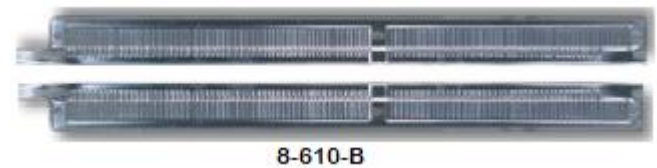

11-0HSD

8-600-73D1

8-600-73KP1

Part No.		Price
<b>DOOR SILL / STEP PLATES</b>		
8-0130	60-87 Threshold Plates - <b>stainless steel</b> - 2 3/4" wide x 27" long, 16 gauge-304 brushed stainless steel - urethane or screw onto outer rocker panel	\$59.95
<b>PICK UP</b>		
8-610-ALF	73-87 Step Plate - aluminum, front <b>LEFT</b>	\$38.95
8-610-ARF	73-87 Step Plate - aluminum, front <b>RIGHT</b> - above fronts also fit 73-91 Sub, Crew front of front door	\$38.95
8-610-ALR-73	73-76 Step Plate - aluminum, rear <b>LEFT</b>	\$42.95
8-610-ARR-73	73-76 Step Plate - aluminum, rear <b>RIGHT</b> - above rears also fit 73-76 Crew rear of rear door	\$42.95
8-610-ALR	77-87 Step Plate - aluminum, rear <b>LEFT</b>	\$38.95
8-610-ARR	77-87 Step Plate - aluminum, rear <b>RIGHT</b> -above rears also fit 77-87 Crew rear of rear door	\$38.95
8-610-PL	78-87 Step Plate - plastic, <b>LEFT</b>	\$39.95
8-610-PR	78-87 Step Plate - plastic, <b>RIGHT</b>	\$39.95
8-610-PK	78-87 Step Plate Screw Kit - both sides, 6 pcs	\$2.95
<b>PICK- UP STEP PLATE KIT</b>		
8-610-AK-73	73-76 Step Plate Kit - aluminum, 4 pcs	Inquire
8-610-AK	77-87 Step Plate Kit - aluminum, 4 pcs	\$139.95
<b>CREW CAB</b>		
8-610-CLR	73-91 Step Plate - aluminum, rear of front door, <b>LEFT</b>	\$39.95
8-610-CRR	73-91 Step Plate - aluminum, rear of front door, <b>RIGHT</b>	
<b>BLAZER / JIMMY</b>		
8-610-B73	73-77 Step Plates - w/ hdw, pair	\$89.95
8-610-B	78-91 Step Plates - w/ hdw, pair	\$89.95
8-610-BL	78-91 Step Plate - w/ hdw, aluminum one piece, <b>LEFT</b>	Inquire
8-610-BR	78-91 Step Plate - w/ hdw, aluminum one piece <b>RIGHT</b>	Inquire
<b>SUBURBAN</b>		
8-610-SL	73-91 Step Plate - rear door, aluminum, <b>LEFT</b>	Inquire
8-610-SR	73-91 Step Plate - rear door, aluminum. <b>RIGHT</b>	Inquire