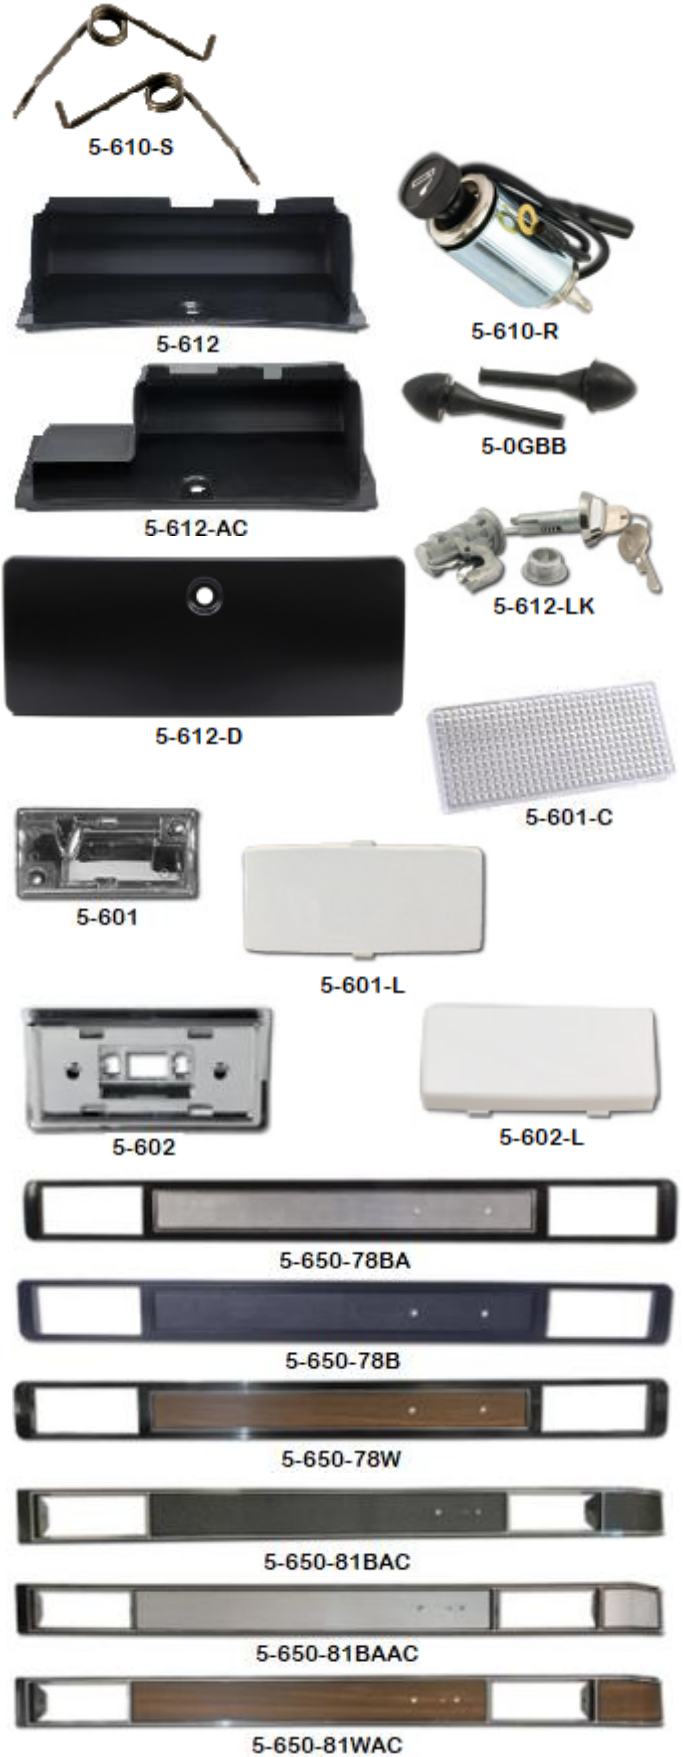

Part No.		Price
<b>DASH - ASH TRAY</b>		
5-610-B	73-77 Ash Tray Bumpers - open & close bumperts, 4 pcs	\$3.95
5-610-S	73-87 Ash Tray Springs - pair	\$10.00
5-610-R	73-91 Cigarette Lighter Assembly	\$19.95
<b>GLOVE BOX</b>		
5-612	73-87 Glove Box Liner - w/o A/C	\$62.95
5-612-AC	73-87 Glove Box Liner - w/ A/C	\$59.95
5-612-D	73-87 Glove Box Door - black	\$129.95
5-0GBB	73-87 Glove Box Door Bumpers, pr	\$2.50
5-612-LK	73-91 Glove Box Lock & Key	\$34.95
<b>DOMELIGHT</b>		
5-601-HB	73-91 Dome Light Housing - flush mounted to cab - fits 73-91 Blazer / Suburban front & 73-91 Blazer / Suburban rear & crew cab	\$29.95
5-601	73-83 Dome Light Housing - pickup, recessed in cab	\$22.95
5-601-L	73-83 Dome Light Lens - pickup, white - fits 73-91 Blazer / Suburban front & 73-91 Blazer / Suburban rear & crew cab	\$9.95
5-601-C	73-83 Dome Light Lens - pickup, clear - fits 73-91 Blazer / Suburban front & 73-91 Blazer / Suburban rear & crew cab	\$12.95
5-602	82-87 Dome Light Housing - pickup, flush mounted to cab	\$29.95
5-602-L	84-87 Dome Light Lens - white	\$7.95
5-602-C	84-87 Dome Lamp Lens - clear	\$14.95
<b>DASH MOULDINGS</b>		
<i>Mouldings are correct for 78-80, replacement for 73-77</i>		
5-650-78BA	78-80 Dash Moulding - w/ A/C, brushed aluminum, w/ black	\$99.95
5-650-78B	78-80 Dash Moulding - w A/C, black, w/ silver trim	\$89.95
5-650-78W	78-80 Dash Moulding - w/o A/C, woodgrain insert, w/ black	Inquire
5-650-78WAC	78-80 Dash Moulding - w/ A/C, woodgrain insert, w/ black	\$149.95
5-650-81BAC	81-87 Dash Moulding - w/ A/C, black w/ silver trim	\$129.95
5-650-81B	81-87 Dash Moulding - w/o A/C, black w/ silver trim	\$119.95
5-650-81BAAC	81-87 Dash Moulding - w/ A/C, w/ brushed aluminum	\$119.95
5-650-81BA	81-87 Dash Moulding - w/o A/C, w/ brushed aluminum	\$119.95
5-650-81WAC	81-87 Dash Moulding - w/ A/C, w/ woodgrain insert - with emblem holes	Inquire
5-650-81W	81-87 Dash Moulding - w/o A/C, w/ woodgrain insert - without emblem holes	Inquire