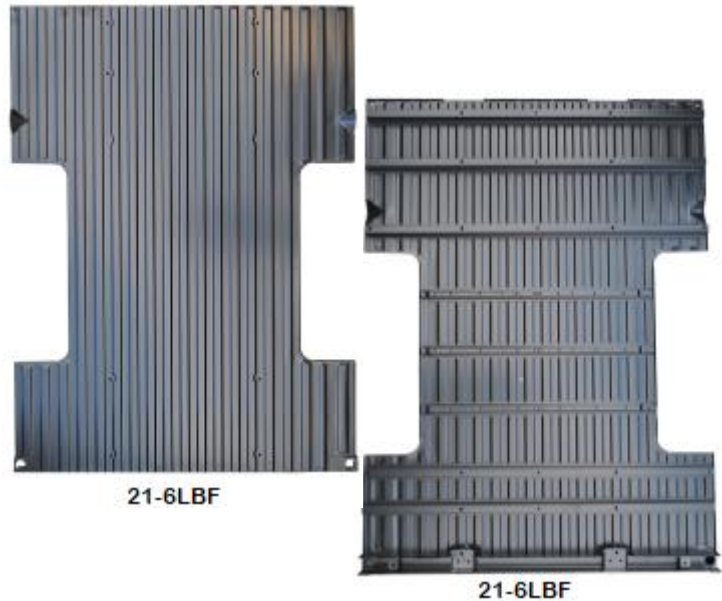

21-6LBF 73-87 Bed Floor - long bed, with braces **$1895.95**