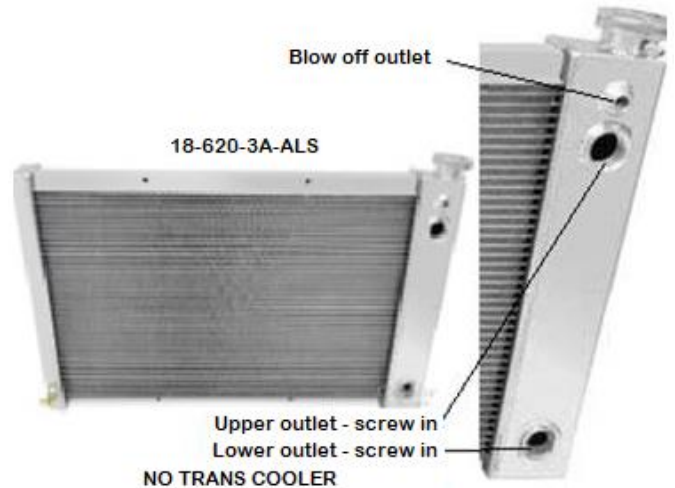

Part No. Price

RADIATORS

Please confirm your core height 17" or 19" tall. All radiators come with transmission cooler.

19" TALL CORES

18-620-2A	73-87 Radiator - 2 row, aluminium, w/ 13lb rad cap - Core Dimensions 19" tall x 28 1/2" wide x 1 3/4" thick	$349.95
18-620-3A	73-87 Radiator - 3 row, aluminum, w/ 13lb rad cap - Core Dimensions 19" tall x 28 1/2" wide x 2 1/4" thick	$424.95
18-620-4A	73-87 Radiator - 4 row, aluminum - Core Dimension 19" tall x 28 1/2" wide x 3" thick	$519.95

18" TALL CORES

18-620-3A-18	73-87 Radiator - 3 row, aluminium, w/ 13lb rad cap - Core Dimensions 18.875" tall x 28.25" wide x 2.25" thick	Inquire

17" TALL CORES

18-620-2A-17	73-87 Radiator - 2 row, aluminum, w/ 13lb rad cap - Core Dimension 17" tall x 28.25" wide x 1.75" thick	$375.00
18-620-3A-17	73-87 Radiator - 3 row, aluminium, w/ 13lb rad cap - Core Dimensions 17" tall x 28.25" wide x 2.25" thick	Inquire

LS CONVERSION RADIATOR

18-620-3A-ALS	73-87 Radiator - 3 row, aluminum, auto, w/ LS conversion - without auto cooler	$499.95

Radiator Dimensions:

Total	20 7/8" tall, 33 3/4" wide
Core	18 7/8" tall, 28 1/4" wide
Inlet	(Choose your size below) passenger side
Outlet	(Choose your side below) passenger side

RADIATOR OUTLETS

18-0125	Outlet - screw in, 1 1/2 OD	$54.95
18-0150	Outlet - screw in, 1 1/4 OD	$54.95
41-0254	40-87 Radiator Petcock - brass	$8.95
41-0RC-16	47-87 Radiator Cap - 16lb.	$9.95

18-0125