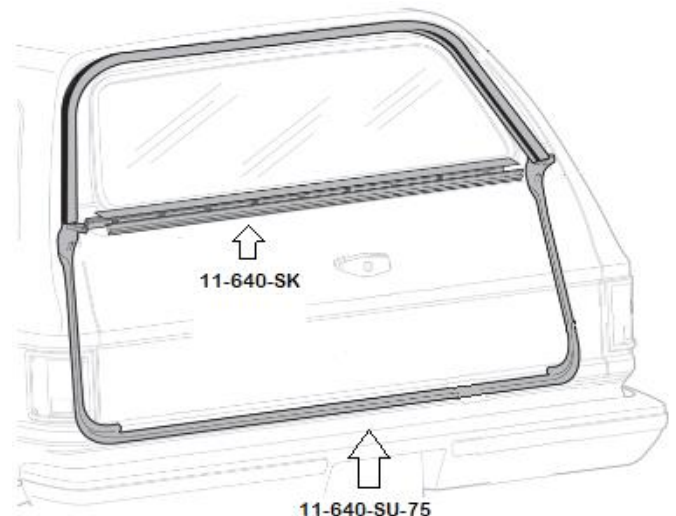

11-605-73R

11-613-80

11-611-81

11-612-Q

11-612-K

11-640-SK

11-640-SU-75

Part No.		Price
<b>BLAZER &amp; JIMMY</b>		
11-611-B	73-75 Door Glass Top Seal - on shell <i>- upper door seal fits on shell, door window closes against</i>	\$77.95
11-611-BCL	73-75 Door Caps - on door <i>- molded rubber plugs at top rear of Blazer door seal</i>	\$59.95
11-611-73BCL	73-75 Door Caps - found at top of vent, left	\$73.95
11-611-73BCR	73-75 Door Caps - found at top of vent, right	\$73.95
11-613-73B	73-75 Roof Seal - (inner) on cab <i>- mounts on rear of the cab, and presses against the shell weatherstrip.</i>	\$59.95
11-613-73BS	73-75 Roof Seal - (outer) on shell <i>- mounts on the front of the shell and presses against cab weatherstrip.</i>	\$69.95
11-613-76B	76-91 Upper Header Seal - inner, mounts on rear of cab	\$79.95
11-613-76BS	76-91 Upper Header Seal - outer, mounts on front of shell	\$79.95
11-613-76BK	76-91 Upper Header Seal Kit - inner & outer of shell	\$159.95
<b>ROOF TO BED SIDE SEAL</b>		
11-615-73BL	73-75 Roof to Bed Side Seal - left	\$69.95
11-615-73BR	73-75 Roof to Bed Side Seal - right	\$69.95
11-615-76BL	76-91 Roof to Bed Side Seal - left	\$69.95
11-615-76BR	76-91 Roof to Bed Side Seal - right	\$69.95
11-615-BR	74-91 Roof Side Glass Seal - left or right, each <i>- must add chrome / black lock strip 10-673-BL or 10-673-CH</i>	\$79.95
11-617-BK	73-91 Rear Glass to Tailgate Seals - inner & outer, pair <i>- mount with the pre-applied clips on the top of the rear gate to sweep the inner &amp; outer side of the glass.</i>	\$124.95
11-617-BI	73-91 Rear Glass to Tailgate Seal - inner, each	\$49.95
11-617-BO	73-91 Rear Glass to Tailgate Seal - outer, each	\$69.95
11-617-CPR	73-91 Tailgate Corner Seals - w/ hardware, pair	\$59.95
11-618-B	73-91 Tailgate to Body Seal - each	\$59.95
11-619-73B	73-75 Tailgate Glass Seal - on shell, each <i>- channel in the rear of the shell, the glass then rolls up into the piece</i>	\$89.95
11-619-76B	76-91 Tailgate Glass Seal - on shell, each <i>- channel in the rear of the shell, the glass then rolls up into this piece</i>	\$94.95
11-620-BK	73-91 Tailgate Glass Run-Channel Seals - pair <i>- re-lines the left and right run channel brackets that are inside the rear gate</i>	\$54.95