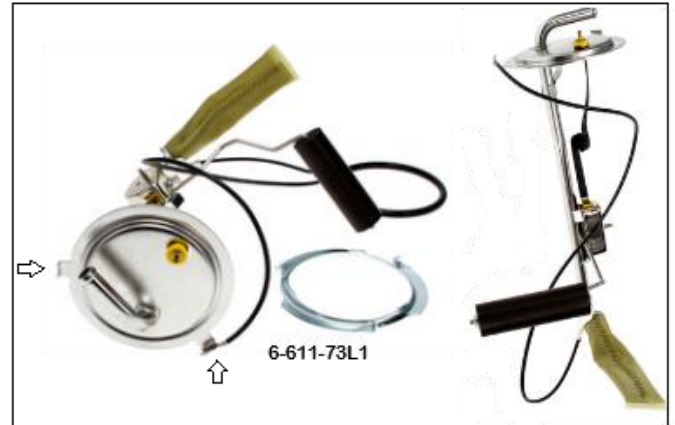

Part No. **Price**

FUEL TANKS

Take measurements of existing tank and filler pipe diameter before ordering. Some long wheelbase trucks have 16-gallon tanks.

16-gallon tanks measure 43" x 14" x 11". 20-gallon tanks measure 56" x 14" x 11".

1973-81 tanks have 1 1/4" filler pipe. 1982-87 tanks have 1 5/8" filler pipe.

Pickups - Steel

6-610-73B	73-81 Fuel Tank - 16 gal, Left or Right	$179.95
6-610-73	73-81 Fuel Tank - 20 gal, Left or Right	$224.95
6-610-82B	82-87 Fuel Tank - 16 gal, Left or Right	$169.95
6-610-82	82-87 Fuel Tank - 20 gal, Left or Right	$196.95
6-610-87S	87-91 Fuel Tank - 16-gal, w/ fuel injection	Inquire
6-610-87	87-91 Fuel Tank - 20-gal, w/ fuel injection	$189.95

25-gallon tanks measure 29" x 28" x 11". 31-gallon tanks measure 29" x 28" x 13".

Blazer, Jimmy & Suburban

6-610-73SB	73-81 Fuel Tank - 25 gal	$213.95
6-610-73SB31	73-81 Fuel Tank - 31 gal	inquire
6-610-82SB	82-91 Fuel Tank - 25-gal, w/o fuel injection	$245.95
6-610-82SB31	82-91 Fuel Tank - 31-gal, w/o fuel injection	$245.95

FUEL SENDERS (Pickup)

Compare your old sending unit to pictures for the correct replacement. Note dimensions, # of outlets and shape of unit when determining the correct replacement.

6-611-73L1	73-75 Fuel Sender - 6 & 8 cyl, right side tank, 3/8" (1 line) - replaces GM# 6429439, 90 ohms	$95.95