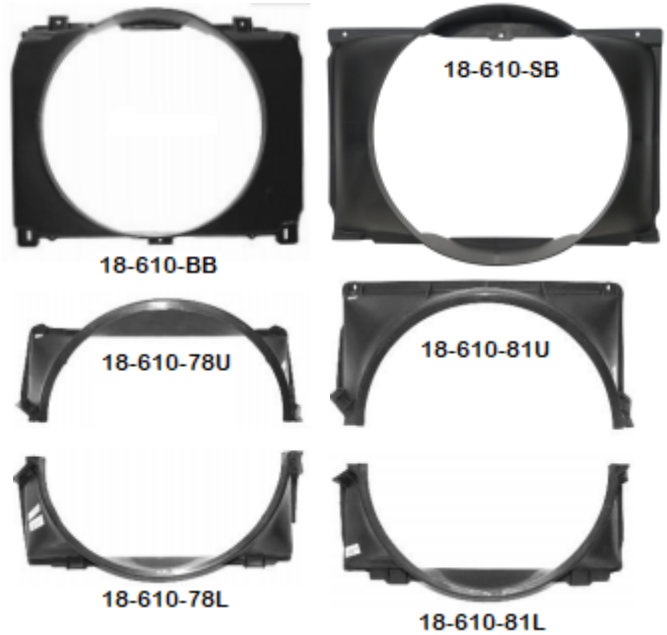

Part No.		Price
FAN SHROUDS		
18-610-BB	73-88 Fan Shroud - 454 BB, C10/20, 1 piece	$39.95
18-610-73SB	73-77 Fan Shroud - V8, SB, 1 piece	$229.95
18-610-78U	76-80 Upper Fan Shroud - SB 305/350, C/K-5/10/20, w/o AC, automatic or manual transmission.	$49.95
18-610-78L	76-80 Lower Fan Shroud - SB 305/350, C/K-5/10/20, w/o AC, automatic or manual transmission.	$49.95
18-610-81U	81-91 Upper Fan Shroud - SB 305/350, C/K-5/10/20, - w/o A/C	$49.95
18-610-81UAC	81-91 Upper Fan Shroud - SB 305/350, C/K-5/10/20, - w/ A/C	$84.95
18-610-81L	81-91 Lower Fan Shroud - SB 305/350, C/K-5/10/20, - with or without A/C	$49.95