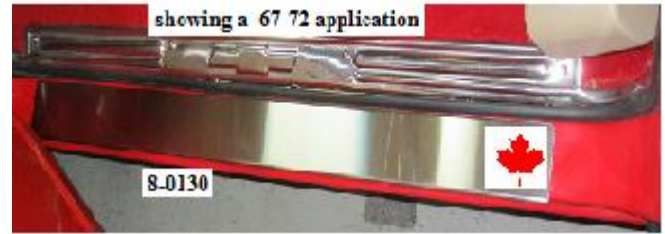

Part No.		Price
<b>SEAT COVERS</b>		
<i>Please note, listed seat covers come in a regal or encore velour cloth with vinyl subs. All vinyl bench seat covers are available special order. Please allow for 6-week delivery.</i>		
<b>73-80 All VINYL BENCH SEATS</b>		
<i>Madrid grain vinyl</i>		
8-673-BV2295	73-80 Bench Seat Cover - vinyl, black	\$499.95
8-673-BV4545	73-80 Bench Seat Cover - vinyl, maroon	\$499.95
8-673-BV4489	73-80 Bench Seat Cover - vinyl, navy blue	\$499.95
8-673-BV2309	73-80 Bench Seat Cover - vinyl, medium blue	\$499.95
8-673-BV4544	73-80 Bench Seat Cover - vinyl, dark saddle	\$499.95
8-673-BV6758	73-80 Bench Seat Cover - vinyl, medium grey	\$499.95
8-673-BV0702	73-80 Bench Seat Cover - vinyl, charcoal	\$499.95
<b>1973 - 1980 REGAL VELOUR BENCH CLOTH SEATS</b>		
<i>Regal velour cloth inserts with madrid vinyl sub.</i>		
8-673-BR898L	73-80 Bench Seat Cover - black vinyl, w/ silver velour	\$499.95
8-673-BR899L	73-80 Bench Seat Cover - maroon, w/ burgundy velour	\$499.95
8-673-BR014M	73-80 Bench Seat Cover -dark saddle vinyl, w/ sand velour	\$499.95
8-673-BR015M	73-80 Bench Seat Cover - navy blue vinyl, w/ blue velour	\$499.95
8-673-BRC628	73-80 Bench Seat Cover -charcoal vinyl, w/ charcoal velour	\$499.95
<b>1973 - 1980 ENCORE VELOUR BENCH CLOTH SEATS</b>		
<i>Encore velour cloth inserts with madrid vinyl sub</i>		
8-673-BE667	73-80 Bench Seat Cover - black vinyl, w/ black velour	\$499.95
8-673-BE997	73-80 Bench Seat Cover - maroon vinyl, w/ burgundy velour	\$499.95
8-673-BE775	73-80 Bench Seat Cover - dark saddle vinyl, w/ sand velour	\$499.95
8-673-BE668	73-80 Bench Seat Cover - navy blue vinyl, w/ navy blue velour	\$499.95
8-673-BE628	73-80 Bench Seat Cover - charcoal vinyl, w/ charcoal velour	\$499.95
<b>1981 - 1987 ALL VINYL BENCH SEATS</b>		
<i>Madrid grain vinyl</i>		
8-681-BV2295	81-87 Bench Seat Cover - vinyl, black	\$554.95
8-681-BV4545	81-87 Bench Seat Cover - vinyl, maroon	\$554.95
8-681-BV4489	81-87 Bench Seat Cover - vinyl, navy blue	\$554.95
8-681-BV2309	81-87 Bench Seat Cover - vinyl, medium blue	\$554.95
8-681-BV4544	81-87 Bench Seat Cover - vinyl, dark saddle	\$554.95
8-681-BV6758	81-87 Bench Seat Cover - vinyl, light grey	\$554.95
8-681-BV0702	81-87 Bench Seat Cover - vinyl, charcoal	\$554.95