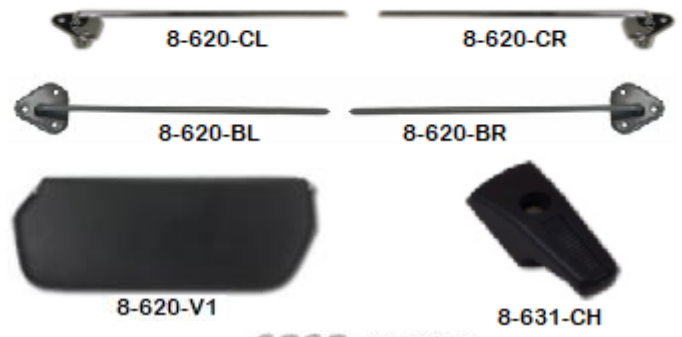

Part No.		Price
COAT HANGER HOOK		
8-631-CH	73-87 Coat Hanger - black, pair	$18.95
SUN VISOR		
8-620-BL	73-87 Sun visor Bracket - black, left	$34.95
8-620-BR	73-87 Sun visor Bracket - black, right	$34.95
8-620-CL	73-87 Sun visor Bracket - chrome, left	$49.95
8-620-CR	73-87 Sun visor Bracket - chrome, right	$49.95
8-620-V1	73-87 Sun visor - black, left or right, each	$104.95
8-620-V2	73-87 Sun visor - medium blue, left or right, each	$104.95
8-620-V3	73-87 Sun visor - light saddle, left or right, each	$104.95
8-620-V4	73-87 Sun visor - dark saddle, left or right, each	$104.95
8-620-V5	73-87 Sun Visor - light gray, left or right, each	$104.95
8-620-V6	73-87 Sun visor - maroon, left or right, each	$104.95
DOOR PANELS		
9-601-73	73-76 Door Inner Panels - manual window, black, pair - with hardware	$539.95
9-601-77	77-80 Door Inner Panels - manual window, black, pair - with hardware	$599.95
9-601-81PLPW	81-87 Door Panels – deluxe, black, power door lock set, pair - accepts pull straps, panel trim and panel carpets. - accessories sold separately.	$545.95
9-601-81UBK	81-87 Door Panels - front, universal, black, pair - cut-out markings provided for all power and non power options, with install instructions.	$449.95
9-601-81UBL	81-87 Door Panels - front, universal, blue, pair - cut-out markings provided for all power and non power options, with install instructions.	$469.95
9-601-81UR	81-87 Door Panels - front, universal, burgundy, pair - cut-out markings provided for all power and non power options, with install instructions.	$469.95
DOOR PANEL HARDWARE		
9-601-HK	73-87 Door Panel Hardware Kit - both sides - replacement hardware for 73-80