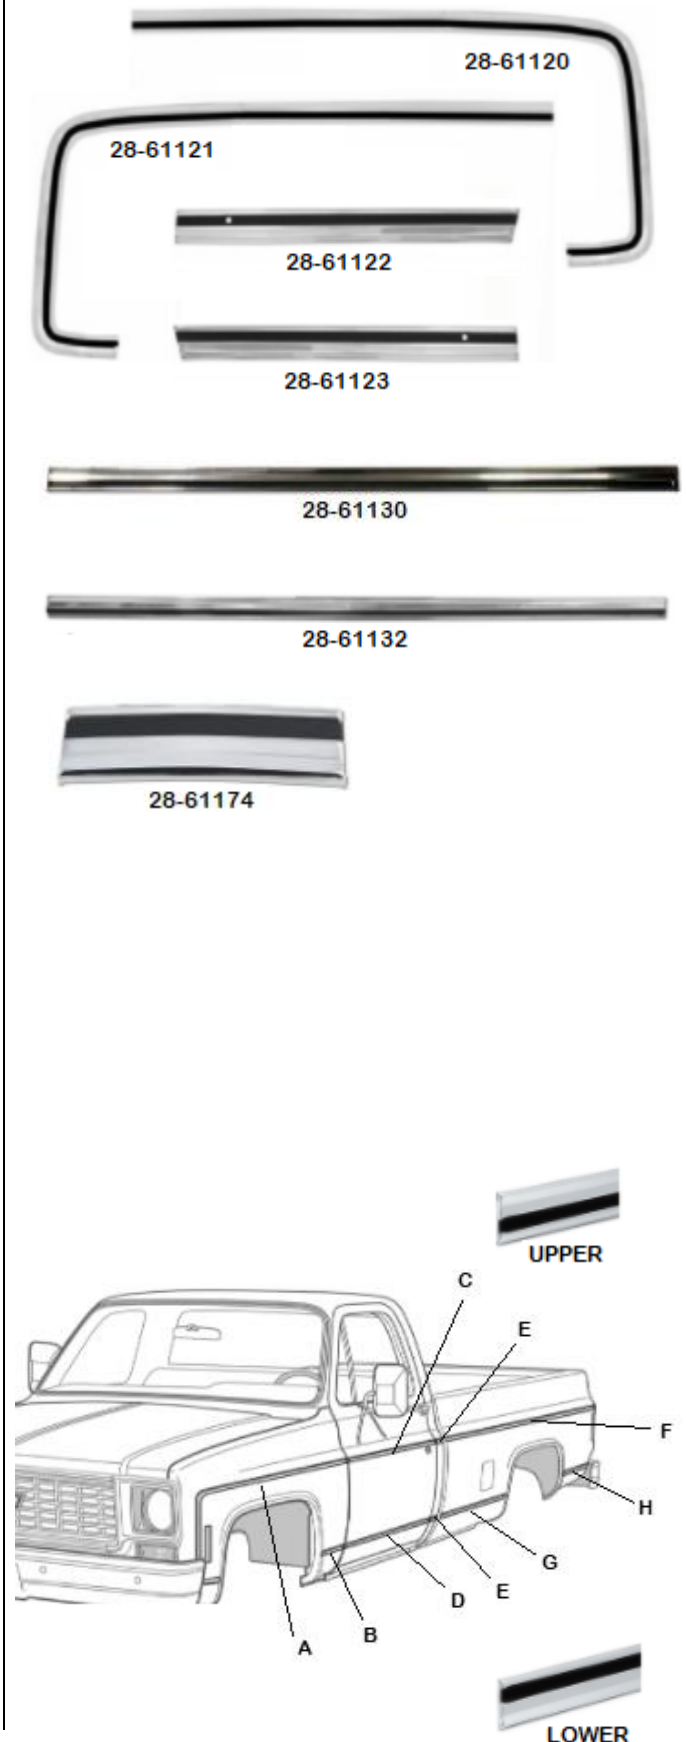

Part No.		Price
73-80 BODY MOULDINGS		
<i>Long & short fleetside, polished aluminum with black center accent.</i>		
28-61121	73-80 Front Fender Upper - left <i>- also fits 73-80 Blazer / Jimmy, and Suburban</i>	$50.95
28-61120	73-80 Front Fender Upper - right <i>- also fits 73-80 Blazer / Jimmy, and Suburban</i>	$50.95
28-61123	73-80 Front Fender Lower - left <i>- also fits 73-80 Blazer / Jimmy, and Suburban</i>	$17.95
28-61122	73-80 Front Fender Lower - right <i>- also fits 73-80 Blazer / Jimmy, and Suburban</i>	$17.95
28-61131	73-80 Door Upper - left <i>- also fits 73-80 Blazer / Jimmy, and Suburban</i>	$28.95
28-61130	73-80 Door Upper - right <i>- also fits 73-80 Blazer / Jimmy, and Suburban</i>	$28.95
28-61133	73-80 Door Lower - left <i>- also fits 73-80 Blazer / Jimmy, and Suburban</i>	$27.95
28-61132	73-80 Door Lower - right <i>- also fits 73-80 Blazer / Jimmy, and Suburban</i>	$27.95
28-61174	73-80 Cab Upper or Lower - left or right, each	$10.95
28-61181	73-80 Bed Upper - long bed, left	$55.95
28-61180	73-80 Bed Upper - long bed, right	$55.95
28-61191	73-80 Bed Upper - short bed, right	$47.95
28-61190	73-80 Bed Upper - short bed, left	$47.95
28-61183	73-80 Bed Lower Front - long bed, left	$27.95
28-61182	73-80 Bed Lower Front - long bed, right	$27.95
28-61193	73-80 Bed Lower Front - short bed, right	$26.95
28-61192	73-80 Bed Lower Front - short bed, left	$26.95
28-61185	73-80 Bed Lower Rear - long bed, left	$31.95
28-61184	73-80 Bed Lower Rear - long bed, right	$31.95
28-61195	73-80 Bed Lower Rear - short bed, left <i>- also fits 73-80 Blazer / Jimmy</i>	$27.95
28-61194	73-80 Bed Lower Rear - short bed, right <i>- also fits 73-80 Blazer / Jimmy</i>	$27.95
28-61186	73-80 Tailgate - narrow upper or lower, w/ hardware, each <i>- also fits 73-80 Blazer / Jimmy</i>	$44.95