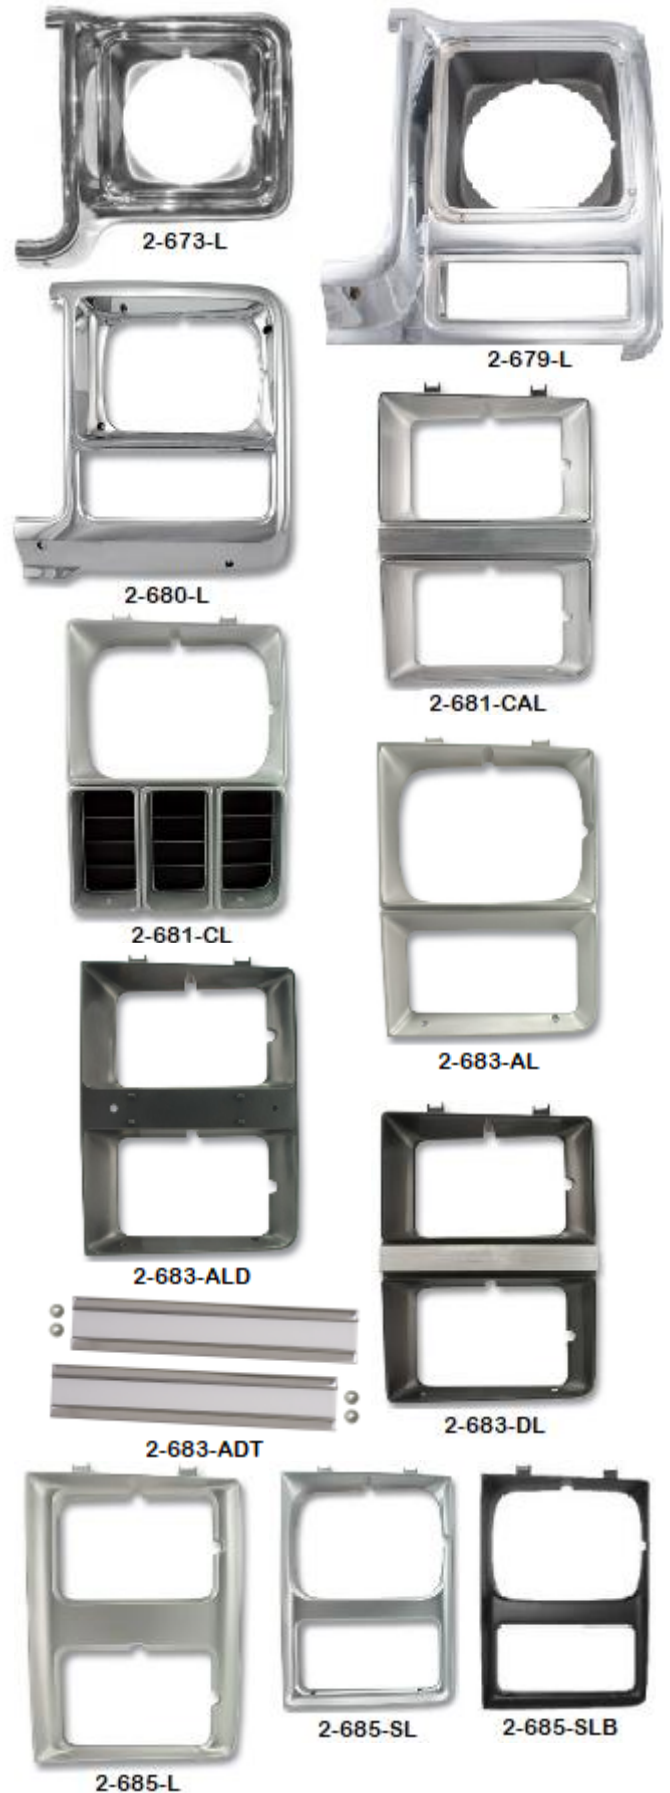

Part No.		Price
BEZELS		
SHL = Single Headlight, DHL = Dual Headlight		
2-673-L	73-78 Headlight Bezel – chrome – left	$45.95
2-673-R	73-78 Headlight Bezel – chrome – right	$45.95
2-679-L	79-80 Headlight Bezel – chrome w/ round headlights – left	$52.95
2-679-R	79-80 Headlight Bezel – chrome w/ round headlights – right	$52.95
2-680-L	80-80 Headlight Bezel – chrome w/ rectangular lights – left	$79.95
2-680-R	80-80 Headlight Bezel – chrome w/ rectangular lights – right	$79.95
2-673-SK	73-80 Headlight Bezel Screw Kit	$13.95
2-681-CAL	81-82 Headlight Bezel - chrome/argent w/ DHL - left	$39.95
2-681-CAR	81-82 Headlight Bezel - chrome/argent w/ DHL - right	$39.95
2-681-CL	81-82 CHEV Headlight Bezel - black/argent w/ SHL - left	$31.95
2-681-CR	81-82 CHEV Headlight Bezel - black/argent w/ SHL -right	$31.95
2-683-AL	83-84 CHEV Headlight Bezel - argent w/ SHL - left	$22.95
2-683-AR	83-84 CHEV Headlight Bezel - argent w/ SHL - right	$22.95
2-683-ALD	83-84 CHEV Headlight Bezel - argent w/ DHL – left	$22.95
2-683-ARD	83-84 CHEV Headlight Bezel - argent w/ DHL - right	$22.95
2-683-ADT	83-84 CHEV Headlight Bezel Trim - w/ DHL, pair	$89.95
2-683-DL	83-84 GMC Headlight Bezel – DHL – left	$29.95
2-683-DR	83-84 GMC Headlight Bezel – DHL – right	$29.95
<i>**Bezels below fit 85-87 Pickup & 85-88 Blazer, Suburban, Crew Cab or Dually**</i>		
2-685-L	85-88 Headlight Bezel - silver w/ DHL – left	$21.95
2-685-R	85-88 Headlight Bezel - silver w/ DHL - right	$21.95
2-685-SL	85-88 Headlight Bezel - silver w/ SHL - left	$23.95
2-685-SR	85-88 Headlight Bezel - silver w/ SHL - right	$23.95
2-685-SL-B	85-88 Headlight Bezel - black w/ SHL – left	$19.95
2-685-SR-B	85-88 Headlight Bezel - black w/ SHL – right	$19.95
2-681-SK	81-88 Headlight Bezel Screw Kith - stainless, 12 pcs, both sides - replacement Phillips drive screws, OE were torx	$7.95