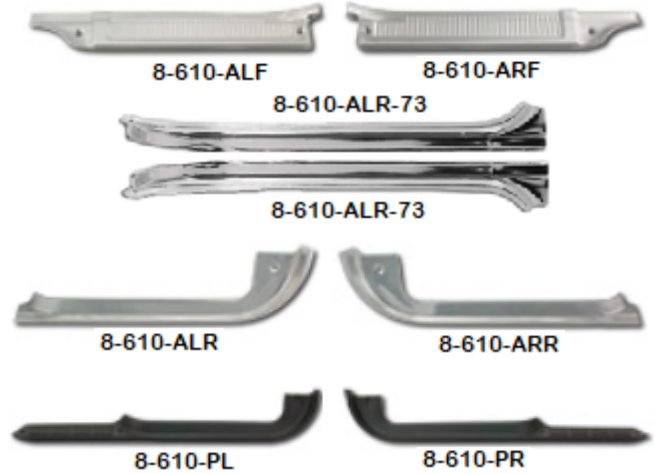

11-0HSD

8-600-73D1

8-600-73KP1

Part No.		Price
<b>DOOR SILL / STEP PLATES</b>		
8-0130	60-87 Threshold Plates - <b>stainless steel</b> - 2 3/4" wide x 27" long, 16 gauge-304 brushed stainless steel - urethane or screw onto outer rocker panel	\$59.95
<b>PICK UP</b>		
8-610-ALF	73-87 Step Plate - aluminum, front <b>LEFT</b>	\$38.95
8-610-ARF	73-87 Step Plate - aluminum, front <b>RIGHT</b> - above fronts also fit 73-91 Sub, Crew front of front door	\$38.95
8-610-ALR-73	73-76 Step Plate - aluminum, rear <b>LEFT</b>	\$42.95
8-610-ARR-73	73-76 Step Plate - aluminum, rear <b>RIGHT</b> - above rears also fit 73-76 Crew rear of rear door	\$42.95
8-610-ALR	77-87 Step Plate - aluminum, rear <b>LEFT</b>	\$38.95
8-610-ARR	77-87 Step Plate - aluminum, rear <b>RIGHT</b> -above rears also fit 77-87 Crew rear of rear door	\$38.95
8-610-PL	78-87 Step Plate - plastic, <b>LEFT</b>	\$39.95
8-610-PR	78-87 Step Plate - plastic, <b>RIGHT</b>	\$39.95
8-610-PK	78-87 Step Plate Screw Kit - both sides, 6 pcs	\$2.95
<b>PICK- UP STEP PLATE KIT</b>		
8-610-AK-73	73-76 Step Plate Kit - aluminum, 4 pcs	Inquire
8-610-AK	77-87 Step Plate Kit - aluminum, 4 pcs	\$139.95
<b>CREW CAB</b>		
8-610-CLR	73-91 Step Plate - aluminum, rear of front door, <b>LEFT</b>	\$39.95
8-610-CRR	73-91 Step Plate - aluminum, rear of front door, <b>RIGHT</b>	
<b>BLAZER / JIMMY</b>		
8-610-B73	73-77 Step Plates - w/ hdw, pair	\$89.95
8-610-B	78-91 Step Plates - w/ hdw, pair	\$89.95
8-610-BL	78-91 Step Plate - w/ hdw, aluminum one piece, <b>LEFT</b>	Inquire
8-610-BR	78-91 Step Plate - w/ hdw, aluminum one piece <b>RIGHT</b>	Inquire
<b>SUBURBAN</b>		
8-610-SL	73-91 Step Plate - rear door, aluminum, <b>LEFT</b>	Inquire
8-610-SR	73-91 Step Plate - rear door, aluminum. <b>RIGHT</b>	Inquire