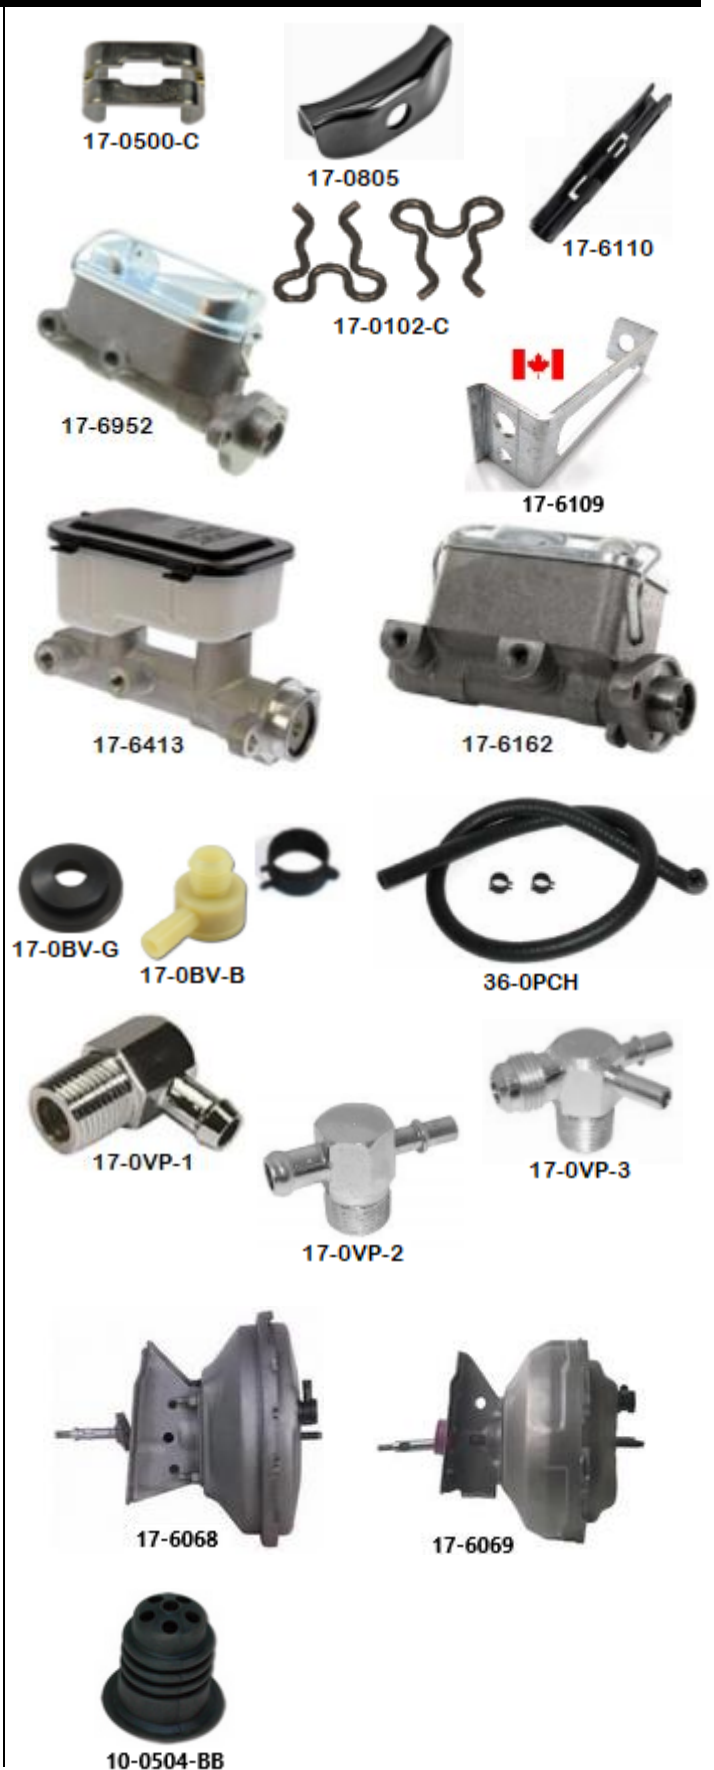

Part No.		Price
PARK CABLE HARDWARE		
17-0500-C	66-83 Park Cable Connector - each	$8.95
17-0805	66-83 Front Cable Equalizer - each	$18.95
17-0102-C	55-87 Park Cable Retainer - OE wire style, pair	$5.95
17-6110	84-98 Front Park cable Connector - each	$5.95
17-6109	84-87 Park Cable Equalizer - 11G, galvanized, each	$19.95
MASTER CYLINDER		
17-6952	73-80 Master Cylinder - manual brakes, 1" bore	Inquire
17-6162	73-80 Master Cylinder - power brakes, 1 1/8" bore	Inquire
17-6266	73-80 Master Cylinder - power brakes, 1 1/4" bore	$89.95
17-6413	81-91 Master Cylinder - power brake, 1 1/8" bore	$114.95
17-6435	81-91 Master Cylinder - power brake, C/K 30, 1 5/16" bore	$114.95
17-6589	81-91 Master Cylinder - manual brake, 1" bore	Inquire
17-0BV-B	67-87 Power Brake Check Valve	$15.95
17-0BV-G	67-87 Check Valve Grommet	$7.95
17-0VP-1	Intake Vacuum Fitting - 1 port, 3/8 intake hole - power brakes	$14.95
17-0VP-2	Intake Vacuum Fitting - 2 port "T", 3/8 intake hole - power brakes & auto trans	$14.95
17-0VP-3	Intake Vacuum Fitting - 3 port "Y", 3/8 intake hole - power brakes, auto trans & A/C	$14.95
36-0PCH	60-87 Hose - PCV with clamps, 3/8 x 40" long with curved end	$24.95
DISC BRAKE PROPORTIONING VALVE KIT		
	<i>More applications and information coming soon, please call us.</i>	Inquire
POWER BRAKE BOOSTERS		
	<i>A $50.00 core charge also to be applied 17-6069-C</i>	
17-6068	73-80 Power Brake Booster - w/o master cylinder - remanufactured, dual diaphragm	Inquire
17-6069	81-87 Power Brake Booster - w/o master cylinder - remanufactured, dual diaphragm	$229.95
10-0504-BB	Power Brake Booster Pushrod Boot	$14.95