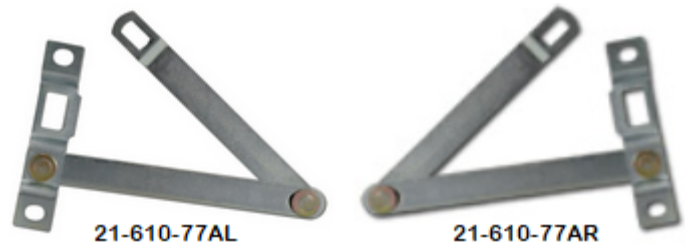

Part No.		Price
TAILGATE LATCHES		
21-0510-L	67-76 Tailgate Latch - (76 1st design), left or right, each	$54.95
21-610-77-LL	76-91 Tailgate Latch - (76 2nd design), left, each	$39.95
21-610-77-LR	76-91 Tailgate Latch - (76 2nd design), right, each	$39.95
TAILGATE TRUNION		
21-610-75L	75-80 Tailgate Trunion - left, each - also fits 73-74, left or right	$21.95
21-610-75R	75-80 Tailgate Trunion - right, flight sided, each	$21.95
21-610-81L	81-91 Tailgate Trunion - (on bed side) left, each	$18.95
21-610-81R	81-91 Tailgate Trunion - (on bedside) right, flat sided, each	$18.95
TAILGATE HINGE		
21-610-81-TL	81-87 Tailgate Hinge - (on tailgate) left	$11.95
21-610-81-TR	81-87 Tailgate Hinge - (on tailgate) right	$11.95
TAILGATE ARMS		
73-76 1st design link attaches to stud on tailgate, 76-87 2nd design link attaches to stud on tailgate latch.		
21-610-73AR	73-77 Tailgate Arm - 1st design, right	Inquire
21-610-73AL	73-77 Tailgate Arm - 1st design, left	Inquire
21-610-77AR	76-87 Tailgate Arm - 2nd design, right	$32.95
21-610-77AL	76-87 Tailgate Arm - 2nd design, left	$32.95
TAILGATE HANDLE		
21-610-73	74-80 Tailgate Handle - fleetside	$35.95
21-610-81	81-87 Tailgate Handle - fleetside	$29.95
TAILGATE ROD SET		
21-610-76R	76-87 Tailgate Rod Set - fleetside, pair	$19.95