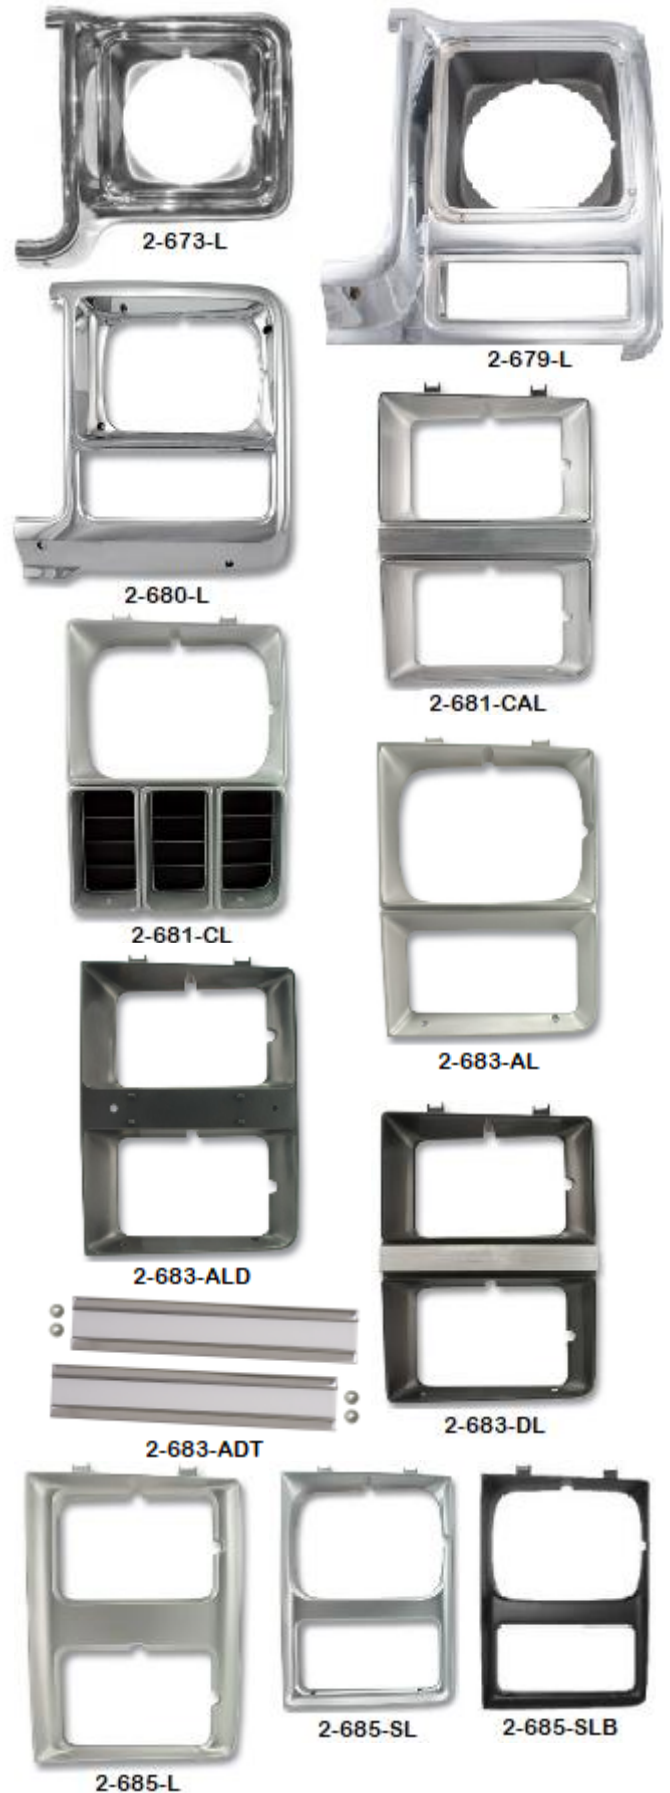

Part No.		Price
BEZELS		
SHL = Single Headlight, DHL = Dual Headlight		
2-673-L	73-78 Headlight Bezel – chrome – left	$45.95
2-673-R	73-78 Headlight Bezel – chrome – right	$45.95
2-679-L	79-80 Headlight Bezel – chrome w/ round headlights – left	$52.95
2-679-R	79-80 Headlight Bezel – chrome w/ round headlights – right	$52.95
2-680-L	80-80 Headlight Bezel – chrome w/ rectangular lights – left	$79.95
2-680-R	80-80 Headlight Bezel – chrome w/ rectangular lights – right	$79.95
2-673-SK	73-80 Headlight Bezel Screw Kit	$13.95
2-681-CAL	81-82 Headlight Bezel - chrome/argent w/ DHL - left	$39.95
2-681-CAR	81-82 Headlight Bezel - chrome/argent w/ DHL - right	$39.95
2-681-CL	81-82 CHEV Headlight Bezel - black/argent w/ SHL - left	$32.95
2-681-CR	81-82 CHEV Headlight Bezel - black/argent w/ SHL –right	$32.95
2-683-AL	83-84 CHEV Headlight Bezel - argent w/ SHL - left	$22.95
2-683-AR	83-84 CHEV Headlight Bezel - argent w/ SHL - right	$22.95
2-683-ALD	83-84 CHEV Headlight Bezel - argent w/ DHL – left	$22.95
2-683-ARD	83-84 CHEV Headlight Bezel - argent w/ DHL - right	$22.95
2-683-ADT	83-84 CHEV Headlight Bezel Trim - w/ DHL, pair	$89.95
2-683-DL	83-84 GMC Headlight Bezel – DHL – left	$29.95
2-683-DR	83-84 GMC Headlight Bezel – DHL – right	$29.95
<i>**Bezels below fit 85-87 Pickup & 85-88 Blazer, Suburban, Crew Cab or Dually**</i>		
2-685-L	85-88 Headlight Bezel - silver w/ DHL – left	$21.95
2-685-R	85-88 Headlight Bezel - silver w/ DHL - right	$21.95
2-685-SL	85-88 Headlight Bezel - silver w/ SHL - left	$23.95
2-685-SR	85-88 Headlight Bezel - silver w/ SHL - right	$23.95
2-685-SL-B	85-88 Headlight Bezel - black w/ SHL – left	$23.95
2-685-SR-B	85-88 Headlight Bezel - black w/ SHL – right	$23.95
2-681-SK	81-88 Headlight Bezel Screw Kith - stainless, 12 pcs, both sides - replacement Philips drive screws, OE were torx	$7.95