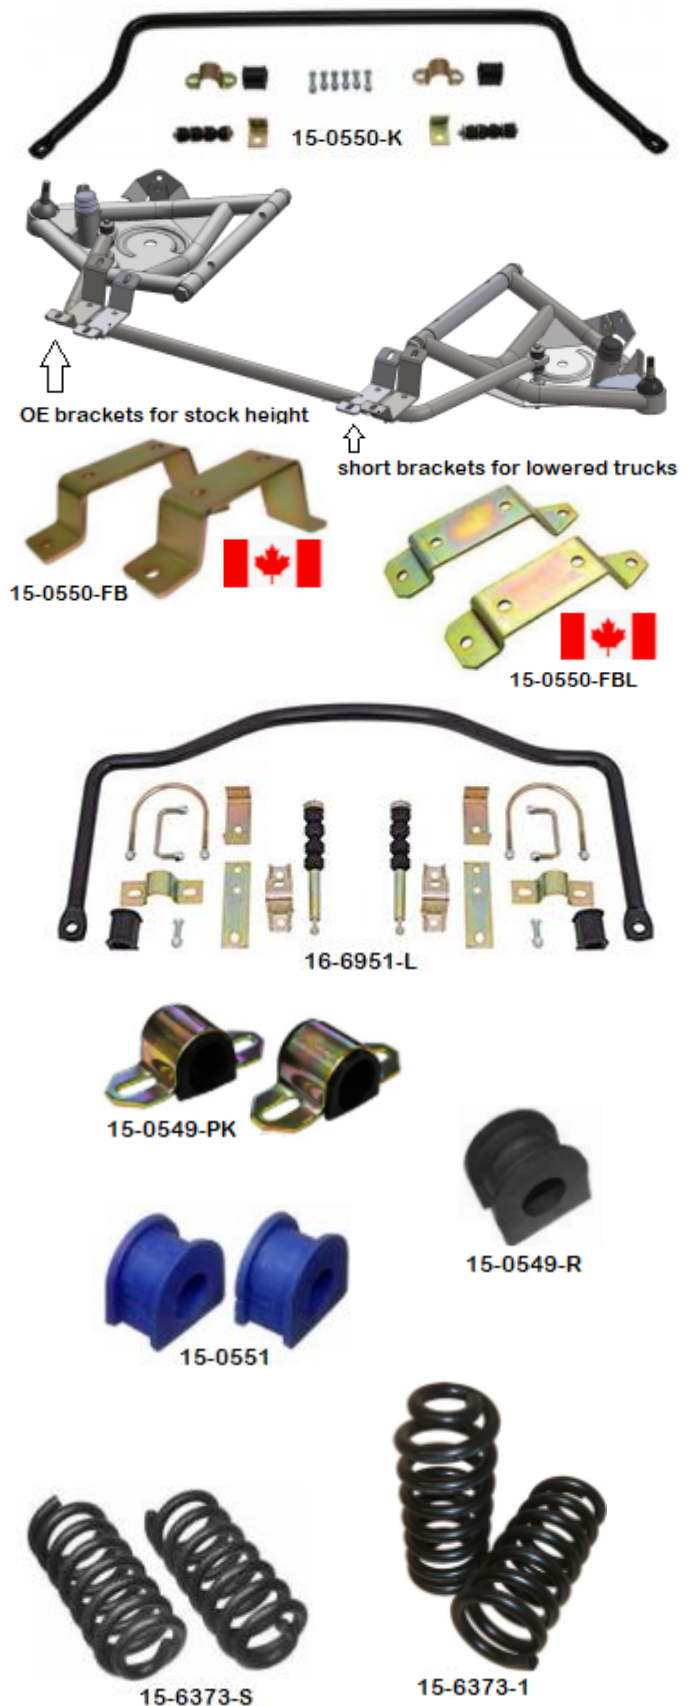

Part No.		Price
SWAY BARS		
15-0550-K	63-87 Front Sway Bar Kit - with poly bushings - 1 1/8" bar, 2WD trucks, correct OE Style	$324.95
15-0550-K2	63-87 Front Sway Bar Kit - with poly bushings - 1 1/4" bar 2WD trucks, NEWER end link style, special order	Inquire
FRONT SWAY BAR BRACKETS		
15-0550-FB	63-87 Front Sway Bar Brackets - w/ hardware, pair - for trucks with stock height suspension	$35.95
15-0550-FBL	63-87 Front Sway Bar Brackets - w/ hardware, pair - for trucks lowered more than 3"	$35.95
15-0549-RB	63-87 Front Sway Bar Brackets - w/ 1" bar, each	$8.95
REAR SWAY BAR KIT		
16-6951-L	73-91 Rear Sway Bar Kit - with poly bushings - 1" bar, 2WD & 4WD trucks	$324.95
SWAY BAR BUSHINGS		
15-0549-PK	63-87 Sway Bar Bushing Kit - poly, w/ bkts & hdw, pair, 1"	$39.95
15-0551-PK	63-87 Sway Bar Bushing Kit - poly, w/ bkts & hdw, pair, 1 1/16"	$44.95
15-0550-PK	63-87 Sway Bar Bushing Kit - poly, w/ bkts & hdw, pair, 1 1/8"	$49.95
15-0552-PK	63-87 Sway Bar Bushing Kit - poly, w/ bkts & hdw, pair, 1 1/4"	$39.95
15-0549-R	63-87 Sway Bar Bushing - 1" rubber, each	$8.95
15-0551	63-87 Sway Bar Bushings -poly / blue, pair, 1 1/16" - used for the original 1" wide retainers	$34.95
15-0552	63-87 Sway Bar Bushings -poly / blue, pair, 1 1/4" - used for the original 1" wide retainers	$34.95
15-0550	63-87 Sway Bar Bushings - poly / blue, pair, 1 1/8" - used for the original 1" wide retainers	$34.95
FRONT COIL SPRINGS		
15-6373-S	73-87 Front Coil Springs - C10, small block, stock height, pair	$189.95
15-6373-HD	73-87 Front Coil Springs - C10, 454, diesel, stock height, pair	$189.95
15-6373-1	73-87 Front Coil Springs - C10, small block, 1" drop, pair	Inquire
15-6373-2	73-87 Front Coil Springs - C10, small block, 2" drop, pair	Inquire
15-6373-3	73-87 Front Coil Springs - C10, small block, 3" drop, pair	Inquire