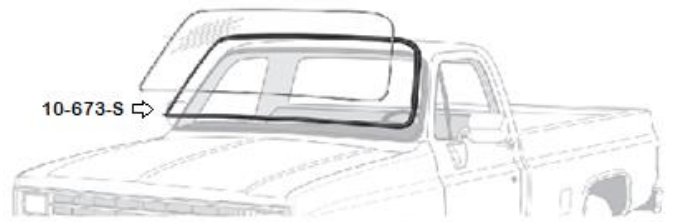

Front and rear seals are installed on the cab first then glass to go in after.

10-673-S	73-87 Windshield Seal - standard	$84.95
10-673-D	73-87 Windshield Seal - deluxe	$84.95
10-673-BL	73-87 Windshield Lock Strip - black	$15.95
10-673-CH	73-87 Windshield Lock Strip - w/ jointer, chrome	$22.95
10-673-C	73-87 Lock Strip Corner - chrome, each	$3.95
10-673-CJ	73-87 Windshield Lock Strip Jointer - chrome, each	$3.95

REAR GLASS (Pick-up)

10-673-RS	73-87 Rear Window Seal - standard, self locking	$84.95
10-673-RD	73-87 Rear Window Seal - accepts lock insert	$84.95

DOOR SEALS

11-6411	73-91 Door Bumpers - set, (pick-up, blazer, suburban)	$3.00
11-602	73-91 Door Seals - pair, <i>- (pick-up, 76-91 blazer, suburban + sub rear side & crew)</i>	$114.95

11-6TDS-K	73-91 Upper Door Seal Kit - pair <i>- seal mounts on the upper part of the door with weatherstrip adhesive glue</i>	$69.95
11-6TDS-R	73-77 Upper Door Seal - OE style w/ molded ends - right	$21.95
11-6TDS-L	73-77 Upper Door Seal - OE style w/ molded ends - left	$21.95

DOOR GLASS CHANNEL RUNS

11-604	73-80 Vent Window Vertical - at door glass, left or right, each <i>- the glass run channel presses into the vertical division bar channel.</i>	$9.95
11-605-73	73-80 Door Glass Channel Runs - w/ vent verticals, pair	$89.95
11-605-81	81-91 Door Glass Channel Runs - w/ vent verticals, pair	$89.95

10-673-S