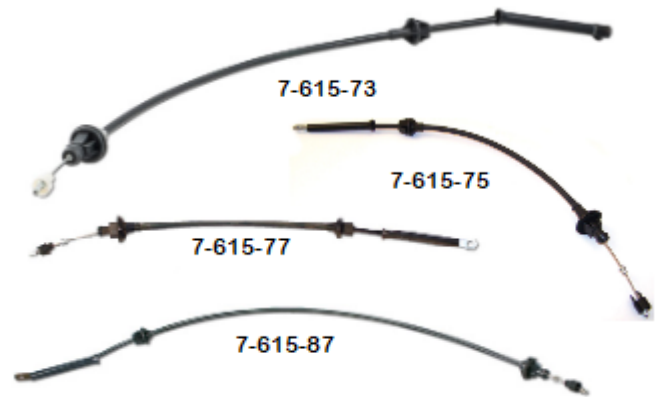

Part No.		Price
THROTTLE CABLES		
7-615-73	73-73 Throttle Cable - w/ 250, 292, 350	Inquire
7-615-74	74-74 Throttle Cable - 24 1/2" long, w/ 350, 4bbl-292, 350 - Fits: (1974) CK5,10,20,30 w/350 4bbl., 350 2bbl. 1/2-ton 2wd., 454 and 292 6cyl. 3/4 & 1 ton	Inquire
7-615-75	75-81 Throttle Cable - 24 1/2" long, w/ 305, 350, 400 - Fits: (1975-77) C 10 w/454 (1975-77) CK5,10,20,30 w/305,350,400 (1978-79) CK5,10 w/305 (1980-81) C10 w/305 2bbl (1975-78) C10-C20 250 6 cyl.	$59.95
7-615-77	77-89 Throttle Cable - 19 1/2" long, CK 20, 30 w/ 292 - Fits: (1977-80) C-10 w/292 (1977-86) CK20,30 w/292 (1987-89) RV20,30 w/292	$39.95
7-615-78	78-86 Throttle Cable - 25 1/2" long, C10 w/ 454, 4 bbl - Fits: (1978-79) C10 w/454 (1979-86) CK5,10,20,30 w/ 4bbl. carb.	$49.95
7-615-79	79-84 Throttle Cable - 23" long, CK 10, 20 w/ 250	Inquire
7-615-87	87-91 Throttle Cable - w/ 4.3 V-6, 305, 350, 454 - Fits: (1987) CK5,10,20,30 w/4.3 V-6,305,350,454 and 88-91 Blazer, Suburban, & Crew Cab R/V series with 350 & 454 engine	Inquire