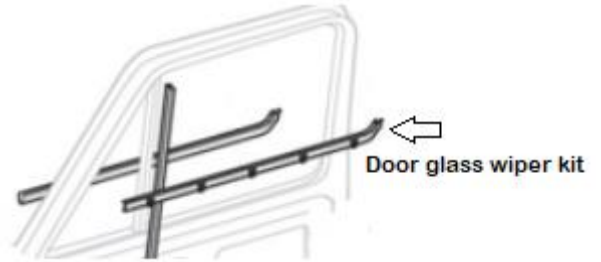

Part No. Price

DOOR GLASS WIPERS / SCRAPERS

Includes 2 inners & 2 outers. Front door kit fits 1973-87 Pickup & 1973-91 Blazer/Jimmy, Suburban or Crew Cab

11-606-73K	73-80 Door Glass Wiper Kit - inner and outer, 4pcs	$99.95
11-606-73LI	73-80 Door Glass Wiper - inner, left, each	$24.95
11-606-73RI	73-80 Door Glass Wiper - inner, right, each	$24.95
11-606-73	73-91 Door Glass Wipers - outer , pair	$59.95
11-606-L	73-91 Door Glass Wiper - outer, left, each	$29.95
11-606-R	73-91 Door Glass Wiper - outer, right, each	$29.95
11-606-81K	81-92 Door Glass Wiper Kit - inner and outer, 4pcs	$94.95
11-606-81LI	81-92 Door Glass Wiper - inner, left, each	$29.95
11-606-81RI	81-92 Door Glass Wiper - inner, right, each	$29.95