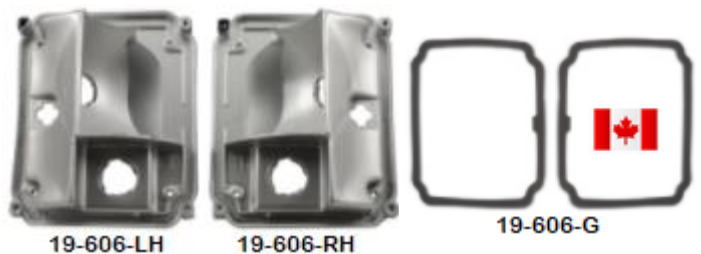

19-606-LH	73-87 Tail Light Housing - fleetside, left	$29.95
19-606-RH	73-87 Tail Light Housing - fleetside, right	$29.95
19-606-G	73-87 Tail Light Housing Gasket - pair	$22.95