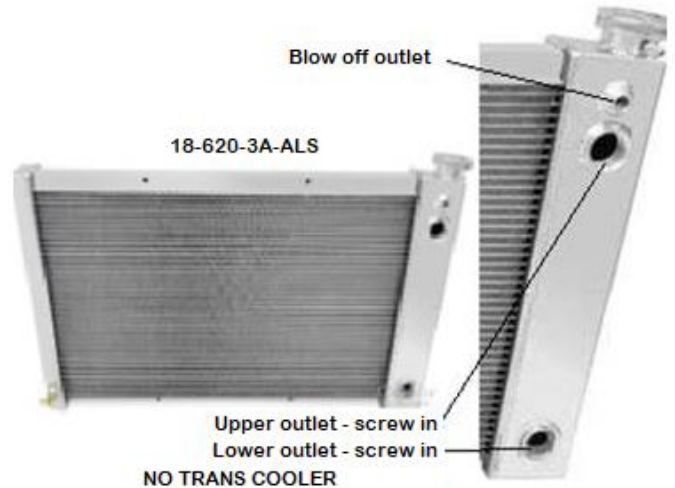

Radiator Dimensions:

Total	20 7/8" tall, 33 3/4" wide
Core	18 7/8" tall, 28 1/4" wide
Inlet	(Choose your size below) passenger side
Outlet	(Choose your side below) passenger side

RADIATOR OUTLETS

18-0125	Outlet - screw in, 1 1/2 OD	\$54.95
18-0150	Outlet - screw in, 1 1/4 OD	\$54.95
41-0254	40-87 Radiator Petcock - brass	\$8.95
41-0RC-16	47-87 Radiator Cap - 16lb.	\$9.95