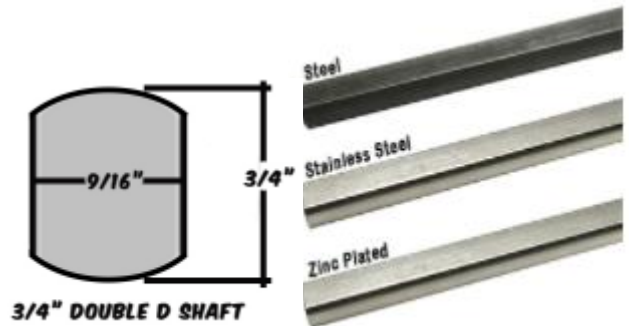

Est. 1987

GMC

40-90 PARTS & ACCESSORIES

PICTURE COMING SOON

Part No.		Price
STEERING COUPLERS		
<i>- for coupler application, count splines on 1/2 and double</i>		
15-0537-K	60-87 Steering Coupler Repair Kit - manual & power	\$25.95
15-0537-P2	73-87 Steering Coupling - 3/4" x 30 spline	\$69.95
15-0537-P	73-87 Steering Coupling - 13/16" x 36 spline	\$69.95
15-0537-P1	73-87 Steering Coupling - 3/4" x 36 spline	\$69.95
COLUMN STEERING SHAFT EXTENSIONS		
<i>- 3/4 DD shaft when extending from column to steering rack or box</i>		
40-1850-DD	- un-plated steel, 18"	\$34.95
40-1850-DDN	- nickel plated, 18"	\$46.95
40-1850-DD-SS	- stainless steel, 18"	\$61.95
40-3650-DD	- un-plated steel, 36"	\$69.95
40-3650-DD-SS	- stainless steel, 36"	\$89.95
40-3650-DD-BO	- black oxide, 36"	\$69.95
COLLAPSABLE STEERING SHAFT		
40-0626-AD	- Adjustable Steering Shaft, 16" to 26", nickel plated	\$93.95
40-0636-AD	- Adjustable Steering Shaft, 24" to 35", nickel plated	\$94.95
ITERMEDIATE SHAFT & FLANGE		
40-00SF	- 9 1/4 with rag joint flange - accepts 3/4 shaft with dust boot	\$34.95
STEERING SHAFT U-JOINTS		
<i>- when joining new columns to new steering systems (eg 3/4-30 spline to double D shaft)</i>		
<i>- always drill a dimple in shaft where set screw seats</i>		
41-0UJ1	- 9/16", 26 spline x 3/4" DD (mustang manual rack)	\$79.95
41-0UJ3	- 3/4", 30 spline x 3/4" DD	\$79.95
41-0UJ5	- 3/4", 36 spline x 3/4" DD	\$79.95
41-0UJ6	- 3/4" DD x 3/4" DD (mustang power rack)	\$79.95
41-0UJ7	- 1" DD x 3/4" DD	\$79.95
41-0UJ9	- 13/16", 36 spline x 3/4" DD	\$79.95
41-0UJ16	- 3/4", DD x 3/4" smooth	\$79.95
41-0UJ18	- 3/4", 36 spline x 1" DD	\$79.95
41-0UJ24	- 3/4" 30 spline x 1" DD	\$79.95
41-0UJ26	- 1" DD x 1" DD	\$79.95
DOUBLE STEERING U-JOINTS		
41-0DUJ6	- 3/4", 36 spline x 3/4" DD	\$199.95
41-0DUJ32	- 1" DD x 3/4" DD	\$199.95
41-00SS	Steering Shaft Support - 3/4" diameter	\$44.95