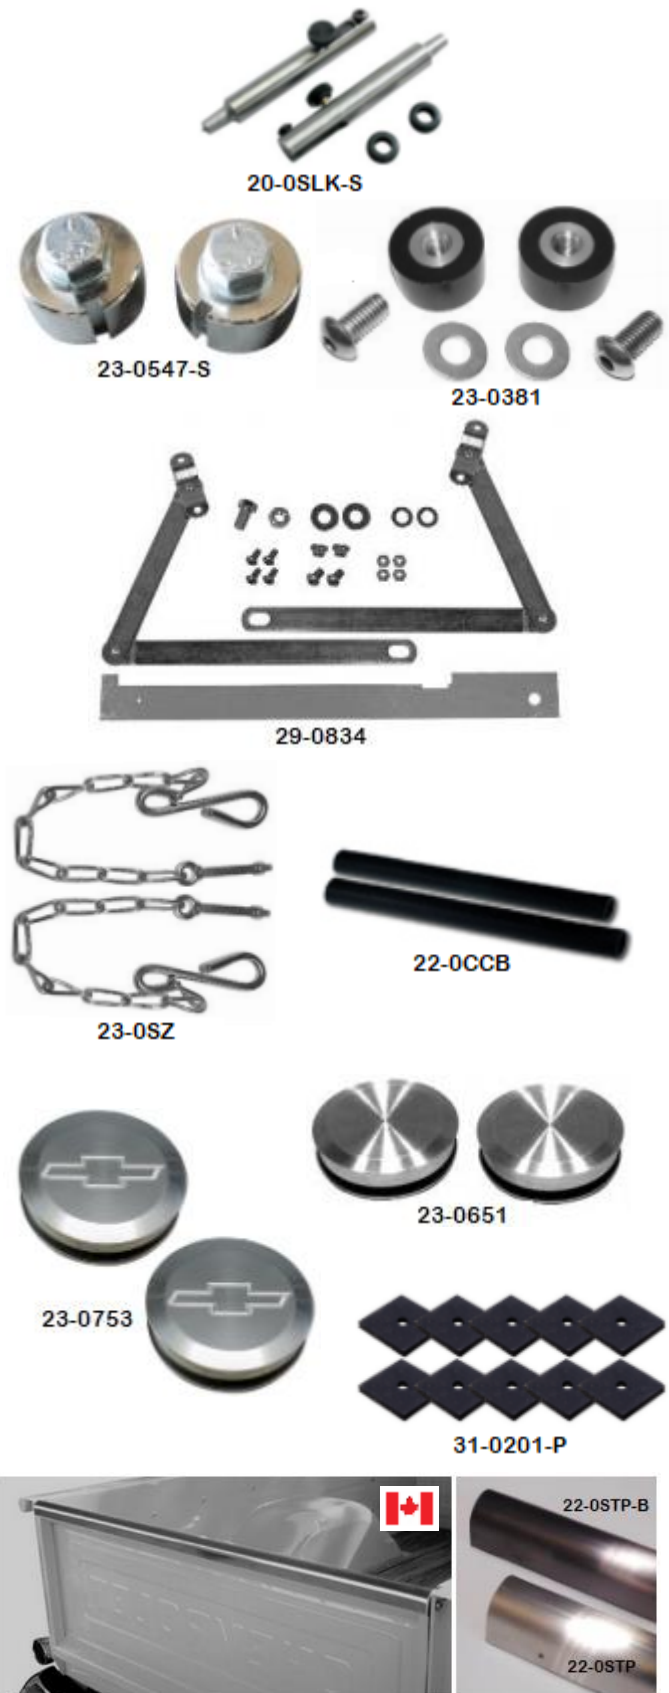

23-0SBLANK

23-0SCHEV-T gm restoration

23-0SGMC gm restoration

23-0682

23-0759

23-0CSW

Part No.		Price
STEALTH TAILGATE LATCHES		
<i>- slotted stainless barrel w/ spring loaded lock pin that is installed into the top gate roll & inserts in gate post.</i>		
22-0SLK-S	41-87 Stealth Tailgate Latches - stainless steel, pair	\$160.95
22-0SLK-Z	41-87 Stealth Tailgate Latches - zinc, pair	\$136.95
TAILGATE TRUNIONS		
22-0547-S	54-87 Cadmium Plated Trunions - w/ bolts	\$29.95
23-0381	54-87 Urethane Trunions - w/ stainless steel bolts	\$49.95
TAILGATE LINK KIT		
<i>- for the removal of tailgate chains</i>		
29-0834	54-87 Tailgate Link Kit - arms w/ hardware	\$139.95
29-0834-S	54-87 Tailgate Link Kit - arms w/ hardware, stainless steel	\$229.95
TAILGATE CHAINS		
23-0SZ	54-87 Tailgate Chains - cadmium plated	\$45.95
23-0SS	54-87 Tailgate Chains - stainless steel	\$89.95
22-0CCB	54-87 Tailgate Chain Covers - black, pair	\$11.95
22-0CCC	54-87 Tailgate Chain Covers - clear, pair	\$11.95
BED ROLL PLUGS		
23-0753	67-87 Bed Roll Plugs - aluminum polished, w/ bowtie, pair	\$119.95
BED MOUNTING PADS		
31-0201-P	54-87 Bed Pad Set - short or long bed, 10pcs	\$8.00
TAILGATE EDGE PROTECTOR		
22-0STP	54-87 Edge Protector - stepside, brushed stainless, each	\$79.95
22-0STP-B	54-87 Edge Protector - stepside, satin black stainless, each	\$79.95