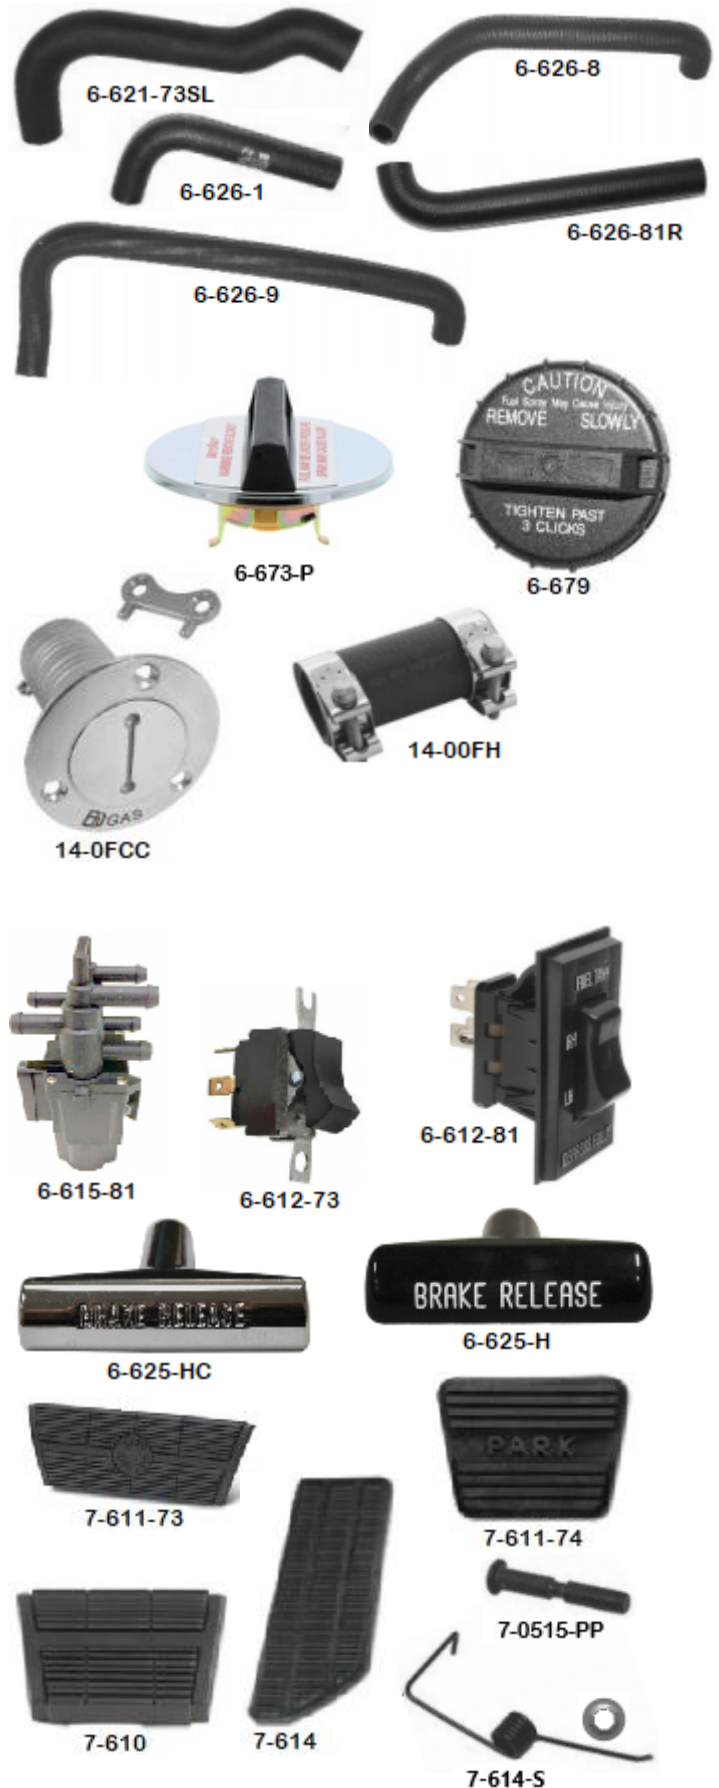

Part No.		Price
FUEL CAPS		
6-57172-S	71-78 Fuel Cap - stainless steel, vented, non-locking	$11.95
6-673-P	73-78 Fuel Cap - w/ handle, non-locking, paintable	$21.95
6-679	79-87 Fuel Cap - non-locking, black	$15.95
14-00FH	Fuel Hose - Neoprene 4" long x 1 1/2 ID with clamps	$14.00
14-00FC	Cool Cap - flush mount, billet aluminium, (non venting)	$89.95

Part No.		Price
GAS TANK SELECTOR SWITCH & MOTOR		
6-615-73	73-80 Fuel Tank Control Motor - w/ dual tank, 3 port	$119.95
6-615-81	81-89 Fuel Tank Control Motor - w/ dual tank, 6 port	$167.95
6-612-73	73-80 Fuel Tank Selector Switch - L or R tank	$59.95
6-612-81	81-86 Fuel Tank Selector Switch - L or R tank	$24.95
6-612-87	87-91 Fuel Tank Selector Switch - L or R tank	$24.95

Part No.		Price
BRAKE RELEASE HANDLE		
6-625-HC	73-87 Brake Release Handle - press on, Chrome	$9.95
6-625-H	73-87 Brake Release Handle - press on, Black	$9.95

Part No.		Price
PEDALS PADS & TRIM		
7-611-73	73-73 Park Brake Pad - w/o lettering	Inquire
7-611-74	74-87 Park Brake Pad - w/ lettering (park)	$7.95
7-609	73-87 Brake Pedal Pad, auto	$14.95
7-609-DB	75-98 Brake Pedal Pad - w/ DISC BRAKES	$12.95
7-610	73-91 Clutch & Brake Pedal Pad - standard	$11.95
7-614	74-91 Accelerator Pedal Pad	$26.95
7-614-S	74-91 Accelerator Pedal Tension Spring - w/ pin retainer	$9.95
7-0515-PP	72-75 Accelerator Pedal Retainer Pin - w/ retainer	$7.95