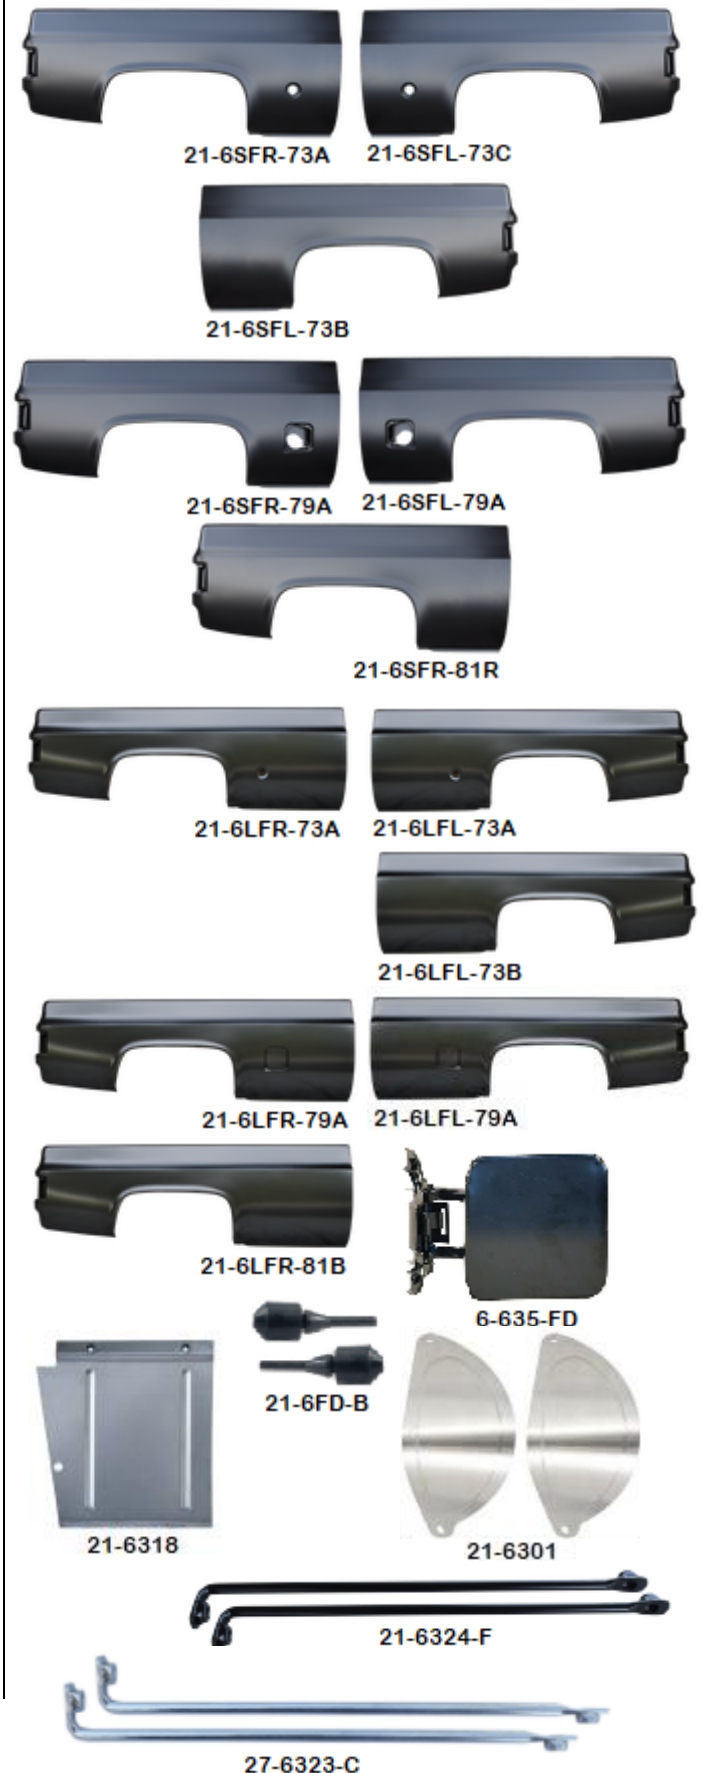

Part No.		Price
SHORT 6' BOX SIDES		
21-6SFL-73B	73-80 Bed Side - short fleetside, w/o fuel opening, left	$1195.95
21-6SFR-73A	73-78 Bed Side - short fleetside, w/ round fuel hole, right	$1195.95
21-6SFL-73C	73-78 Bed Side - short fleetside, w/ round fuel hole, left	$1195.95
21-6SFL-79A	79-87 Bed Side - short fleetside, w/ square fuel hole, left - primary tank bedside in 81-87, aux tank side for 79-80	$1195.95
21-6SFR-79A	79-87 Bed Side - short fleetside, w/ square fuel hole, right	$1195.95
21-6SFR-81R	81-87 Bed Side - short fleetside, w/o fuel opening, right	$1195.95
LONG 8' BOX SIDES		
21-6LFL-73A	73-78 Bed Side - long fleetside, w/ round fuel fill, left	$1395.95
21-6LFL-73B	73-80 Bed Side - long fleetside, w/o gas fill, left	$1395.95
21-6LFR-73A	73-78 Bed Side - long fleetside, w/ round fuel fill, right	$1395.95
21-6LFL-79A	79-87 Bed Side - long fleetside, w/ square fuel fill, left	$1395.95
21-6LFR-79A	79-87 Bed Side - long fleetside, w/ square fuel fill, right	$1395.95
21-6LFR-81B	81-87 Bed Side - long, fleetside, w/o fuel fill, right	$1195.95
FUEL TANK FILLER DOOR		
6-635-FD	79-87 Fuel Door - fits left or right	$34.95
21-6FD-B	79-87 Fuel Door Bumpers - pair	$5.95
STONE SHIELD		
21-6301	73-87 Stone Shields - stainless, pair	$119.95
SPLASH SHIELD		
21-6317	73-87 Rear Splash Shield - fleetside, left	$44.95
21-6318	73-87 Rear Splash Shield - fleetside, right	$44.95
BED SIDE BRACES		
21-6324-F	73-87 Bedside Brace Set - 2pcs	$36.95
21-6323-C	73-87 Bedside Brace Set - chrome plated, 2 pcs	$44.95
STAKE POCKET COVERS		
23-0192	58-87 Stake Pocket Covers - fleetside, pair	$36.95