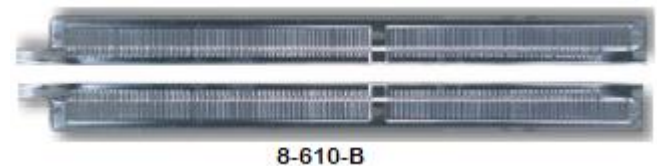

Part No.		Price
DOOR SILL / STEP PLATES		
8-0130	60-87 Threshold Plates - stainless steel - 2 3/4" wide x 27" long, 16 gauge-304 brushed stainless steel - urethane or screw onto outer rocker panel	\$59.95
PICK UP		
8-610-ALF	73-87 Step Plate - aluminum, front LEFT	\$40.95
8-610-ARF	73-87 Step Plate - aluminum, front RIGHT - above fronts also fit 73-91 Sub, Crew front of front door	\$40.95
8-610-ALR-73	73-76 Step Plate - aluminum, rear LEFT	\$42.95
8-610-ARR-73	73-76 Step Plate - aluminum, rear RIGHT - above rears also fit 73-76 Crew rear of rear door	\$42.95
8-610-ALR	77-87 Step Plate - aluminum, rear LEFT	\$38.95
8-610-ARR	77-87 Step Plate - aluminum, rear RIGHT -above rears also fit 77-87 Crew rear of rear door	\$38.95
8-610-PL	78-87 Step Plate - plastic, LEFT	\$39.95
8-610-PR	78-87 Step Plate - plastic, RIGHT	\$39.95
8-610-PK	78-87 Step Plate Screw Kit - both sides, 6 pcs	\$2.95
PICK- UP STEP PLATE KIT		
8-610-AK-73	73-76 Step Plate Kit - aluminum, 4 pcs	Inquire
8-610-AK	77-87 Step Plate Kit - aluminum, 4 pcs	\$139.95
CREW CAB		
8-610-CLR	73-91 Step Plate - aluminum, rear of front door, LEFT	\$39.95
8-610-CRR	73-91 Step Plate - aluminum, rear of front door, RIGHT	
BLAZER / JIMMY		
8-610-B73	73-77 Step Plates - w/ hdw, pair	\$89.95
8-610-B	78-91 Step Plates - w/ hdw, pair	\$89.95
8-610-BL	78-91 Step Plate - w/ hdw, aluminum one piece, LEFT	Inquire
8-610-BR	78-91 Step Plate - w/ hdw, aluminum one piece RIGHT	Inquire
SUBURBAN		
8-610-SL	73-91 Step Plate - rear door, aluminum, LEFT	Inquire
8-610-SR	73-91 Step Plate - rear door, aluminum. RIGHT	Inquire