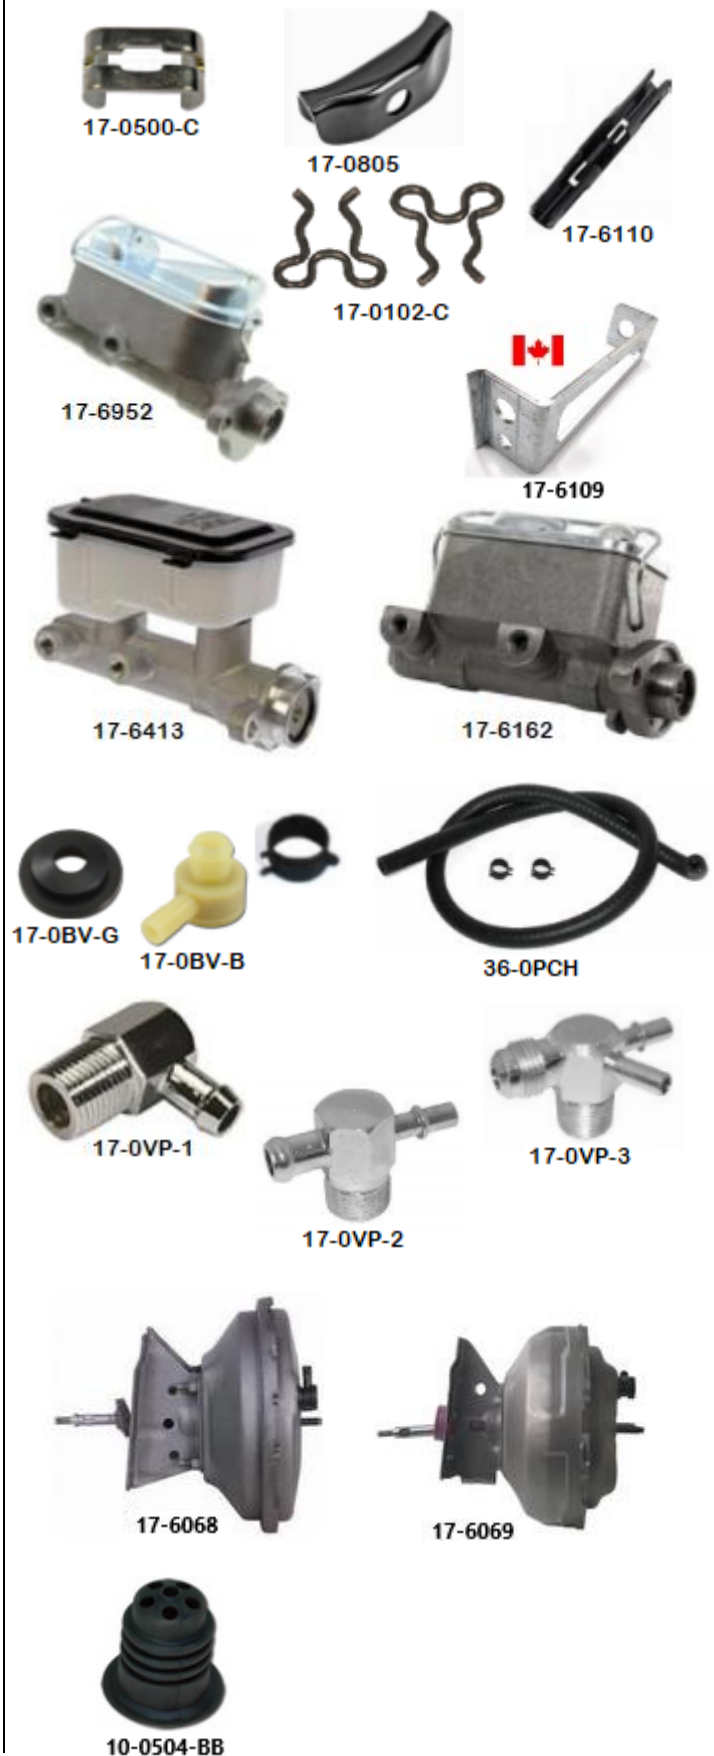

Part No.		Price
PARK CABLE HARDWARE		
17-0500-C	66-83 Park Cable Connector - each	$8.95
17-0805	66-83 Front Cable Equalizer - each	$18.95
17-0102-C	55-87 Park Cable Retainer - OE wire style, pair	$5.95
17-6110	84-98 Front Park cable Connector - each	$5.95
17-6109	84-87 Park Cable Equalizer - 11G, galvanized, each	$19.95
MASTER CYLINDER		
17-6952	73-80 Master Cylinder - manual brakes, 1" bore	Inquire
17-6162	73-80 Master Cylinder - power brakes, 1 1/8" bore	Inquire
17-6266	73-80 Master Cylinder - power brakes, 1 1/4" bore	$89.95
17-6413	81-91 Master Cylinder - power brake, 1 1/8" bore	$114.95
17-6435	81-91 Master Cylinder - power brake, C/K 30, 1 5/16" bore	$114.95
17-6589	81-91 Master Cylinder - manual brake, 1" bore	Inquire
17-0BV-B	67-87 Power Brake Check Valve	$15.95
17-0BV-G	67-87 Check Valve Grommet	$7.95
17-0VP-1	Intake Vacuum Fitting - 1 port, 3/8 intake hole - power brakes	$14.95
17-0VP-2	Intake Vacuum Fitting - 2 port "T", 3/8 intake hole - power brakes & auto trans	$14.95
17-0VP-3	Intake Vacuum Fitting - 3 port "Y", 3/8 intake hole - power brakes, auto trans & A/C	$14.95
36-0PCH	60-87 Hose - PCV with clamps, 3/8 x 40" long with curved end	$24.95
DISC BRAKE PROPORTIONING VALVE KIT		
	<i>More applications and information coming soon, please call us.</i>	Inquire
POWER BRAKE BOOSTERS		
	<i>A $50.00 core charge also to be applied 17-6069-C</i>	
17-6068	73-80 Power Brake Booster - w/o master cylinder - remanufactured, dual diaphragm	Inquire
17-6069	81-87 Power Brake Booster - w/o master cylinder - remanufactured, dual diaphragm	$229.95
10-0504-BB	Power Brake Booster Pushrod Boot	$14.95