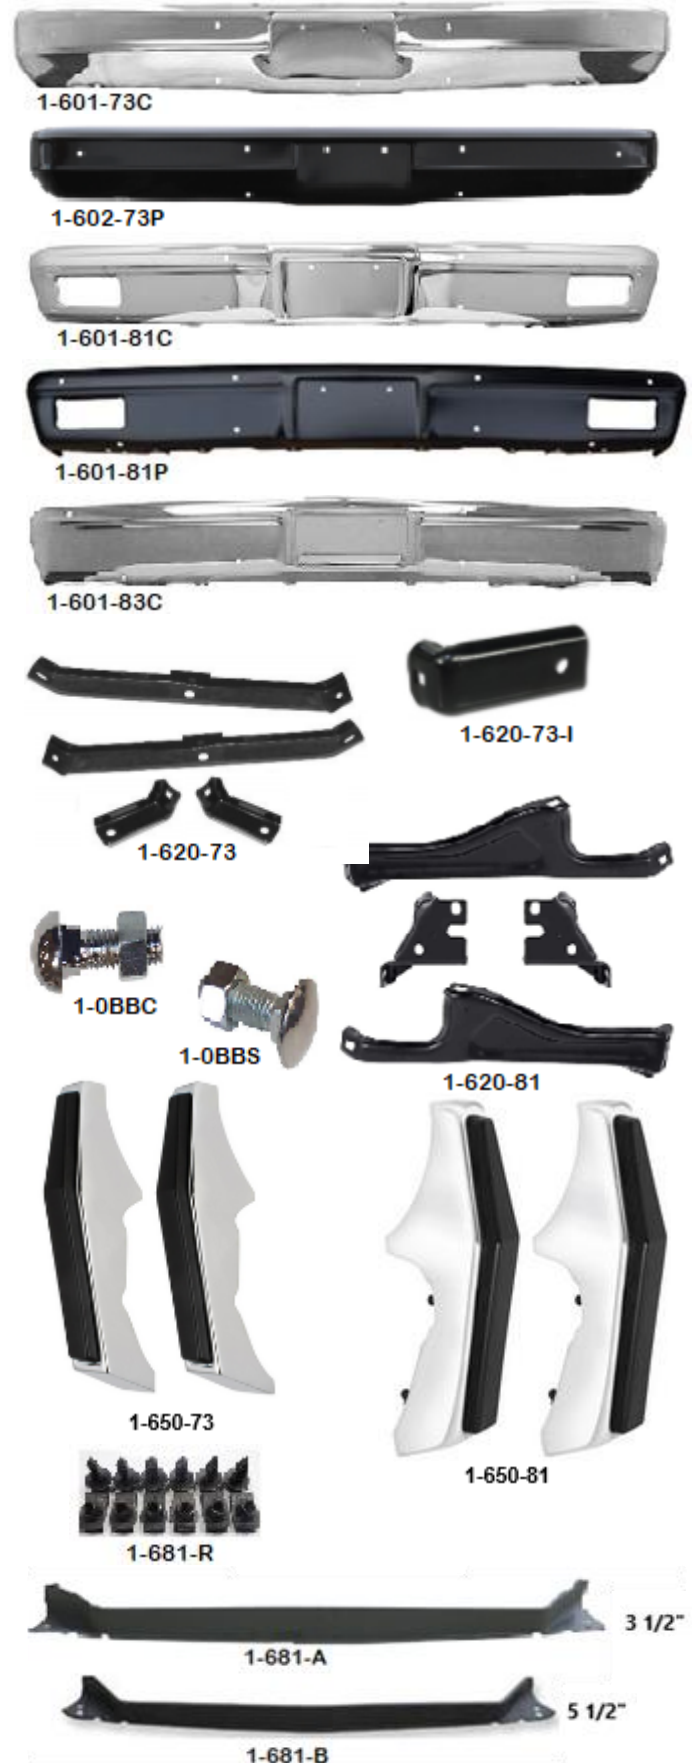

Part No.		Price
REAR BUMPER		
1-0512-C	67-87 Stepside Rear Bumper - chrome	\$379.95
1-0512-P	67-87 Stepside Rear Bumper - painted	\$299.95
1-610-C-73	73-80 Rear Bumper – chrome w/o strip holes - fits fleetside, blazer, & suburban	\$429.95
1-610-P-73	73-80 Fleetside Rear Bumper – painted w/o strip holes - fits fleetside, blazer, & suburban	\$339.95
1-610-C-81	81-87 Fleetside Rear Bumper – chrome w/o strip holes - fits fleetside, blazer, & suburban	\$429.95
1-610-B-81	81-87 Fleetside Rear Bumper – painted w/o strip holes - fits fleetside, blazer, & suburban	\$339.95
1-612-C-81	81-87 Fleetside Rear Bumper – chrome w/ strip holes - fits fleetside, blazer, & suburban	Inquire
REAR BRACKETS w / hardware		
1-630-S	73-87 Rear Bracket Set - stepside	\$239.95
1-630-F	73-81 Rear Bracket Set - fleetside	\$229.95
1-630-81F	81-87 Rear Bracket Set - fleetside	\$199.95
GRAVEL GUARDS w / hardware		
1-635-F	73-87 Rear Bumper Gravel Shields - fleetside - L & R	\$44.95
1-635-S	73-87 Rear Bumper Gravel Shields - stepside - L & R	N/A
LICENSE PLATE BRACKET		
1-0540	67-87 License Plate Bracket - w/ sport bumper, black	\$54.95
1-0540-C	67-87 License Plate Bracket - w/ sport bumper, chrome	\$129.95
1-0540-K	67-87 Plate Bracket - Bolt kit	\$24.95
LICENSE PLATE LIGHT (fleetside & stepside)		
1-0545	67-87 License Plate Light - sport bumper w/ hardware	\$33.95
18-0303-U	59-87 License Plate Light - located under rear cross sill	\$19.65
1-0545-2	67-87 License Plate Light - step bumper - screw on style	\$13.95
1-0545-3	67-87 License Plate Light - step bumper - inserts in 1 /716 hole	\$6.95
16-0205-12	Lamp Bulb-12 V-1 pin 5 watts	\$2.50