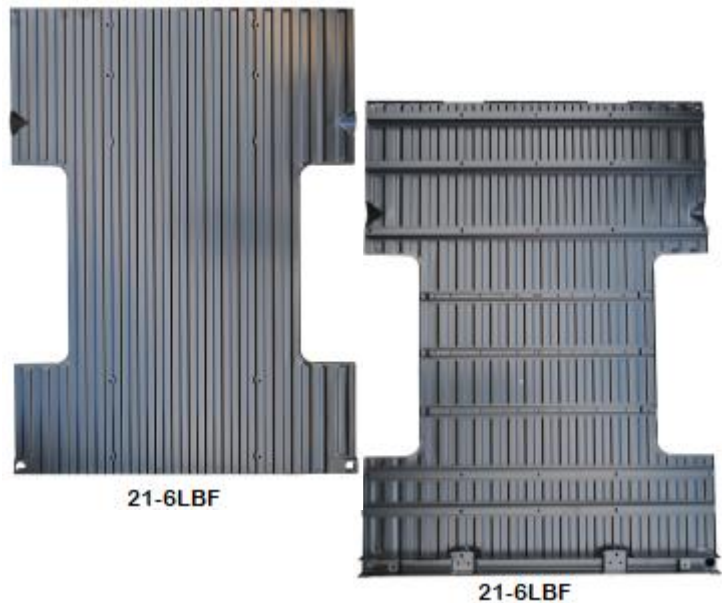

Part No. **STEEL BED FLOOR** Price

21-6SBF 73-87 Bed Floor - short bed, with braces **\$1495.95**

21-6SBF-4W 73-87 Bed Floor - short bed, for 4" wider wheel tubs **\$1795.95**
- special order only

21-6LBF 73-87 Bed Floor - long bed, with braces **\$1895.95**