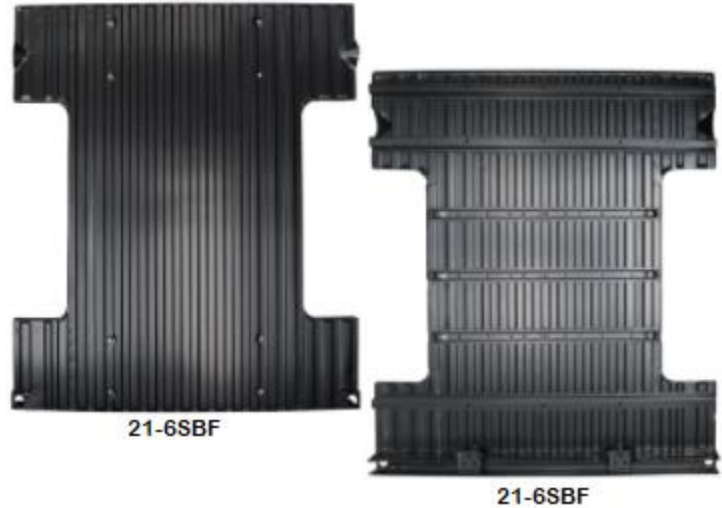

Part No. **STEEL BED FLOOR** Price

21-6SBF 73-87 Bed Floor - short bed, with braces **\$1495.95**

21-6SBF-4W 73-87 Bed Floor - short bed, for 4" wider wheel tubs **\$1795.95**
- special order only

21-6LBF 73-87 Bed Floor - long bed, with braces **\$1895.95**