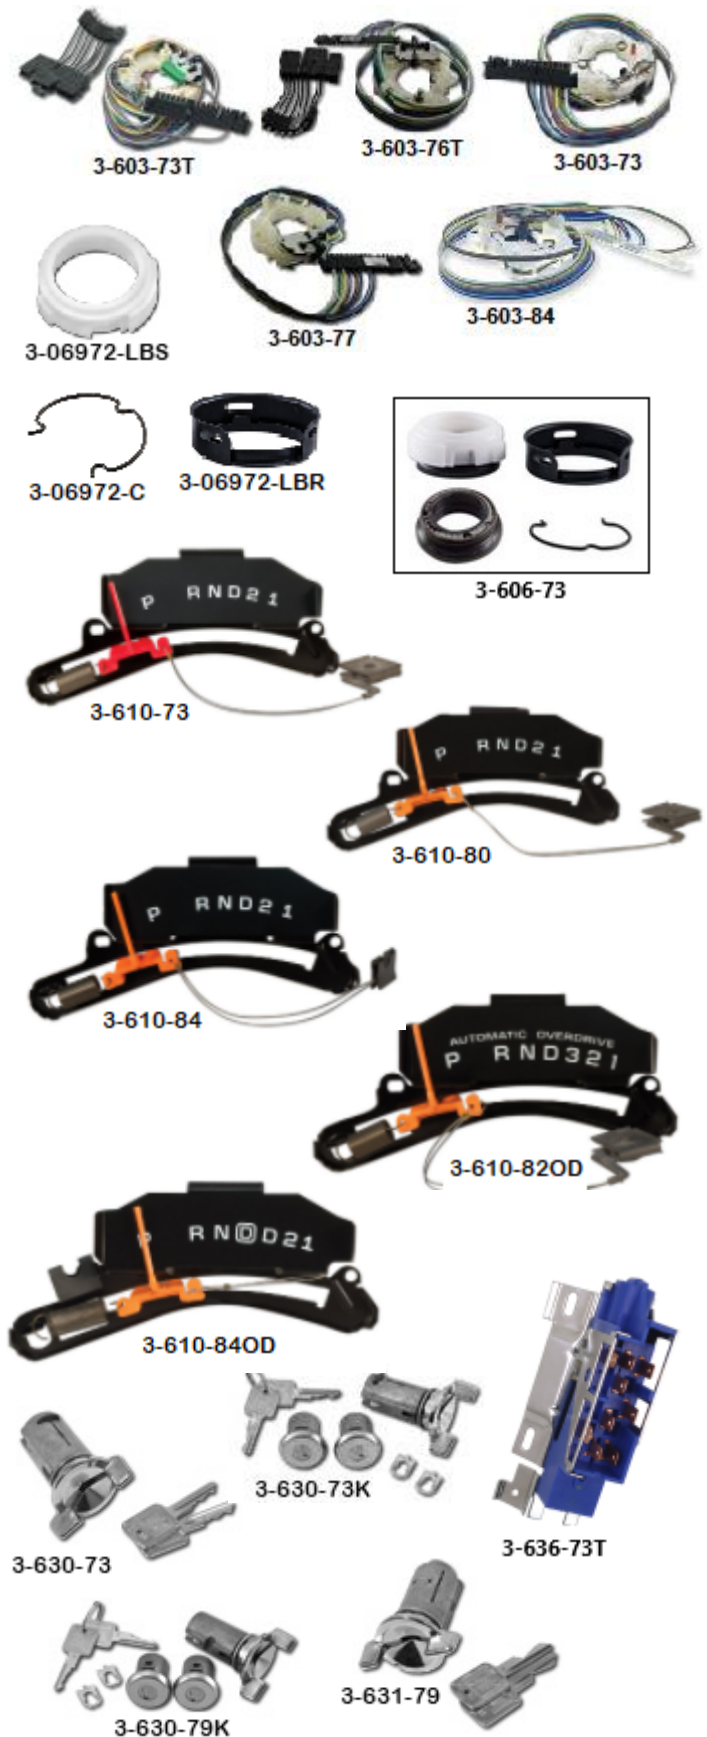

Part No.		Price
TURN SIGNAL SWITCH		
3-602-CT	73-76 Turn Signal Switch Repair Cam – w/ tilt	$5.95
3-602-C	73-83 Turn Signal Switch Repair Cam - w/o tilt	$7.95
3-603-73	73-76 Turn Signal Switch – with or without tilt	$59.95
3-603-77	77-83 Turn Signal Switch – with or without tilt	$59.95
3-603-84	84-91 Turn Signal Switch <i>(note 88-91 fit without pulse wipers)</i>	$49.95
BEARINGS		
3-606-73	73-87 Lower Column Bearing w/ retainer & clip, kit	$82.95
3-06972-LBS	69-87 Lower Column Bearing Support	$9.95
3-06972-C	69-87 Lower Column Bearing Retainer Clip	$4.95
3-06972-LBR	69-87 Lower Column Bearing Retainer	$5.95
SHIFT INDICATORS & LINKAGE		
3-610-73	73-79 Shift Indicator	$59.95
3-610-80	80-83 Shift Indicator assembly - w/o overdrive	$69.95
3-610-84	84-87 Shift Indicator assembly - w/o overdrive	$59.95
3-610-82OD	82-83 Shift Indicator assembly – 4spd, auto, w/ overdrive	$59.95
3-610-84OD	84-87 Shift Indicator assembly – w/ overdrive <i>- also, for 88-91 Full Size Blazer, Jimmy, Suburban</i>	$59.95
IGNITION SWITCH		
3-636-73T	73-94 Park Neutral Ignition Switch - with tilt	$22.95
IGNITION		
3-630-73	73-78 Ignition Cylinder – w/ keys <i>- has a push tab to remove cylinder</i>	$39.95
3-630-73K	73-78 Ignition Cylinder & Doors – w/ door lock & keys, set	$69.95
3-631-79	79-91 Ignition Cylinder –w/ keys <i>- has a slot screw to remove</i>	$32.95
3-631-79K	79-91 Ignition Cylinder & Doors – w/ door lock & keys, set	$69.95