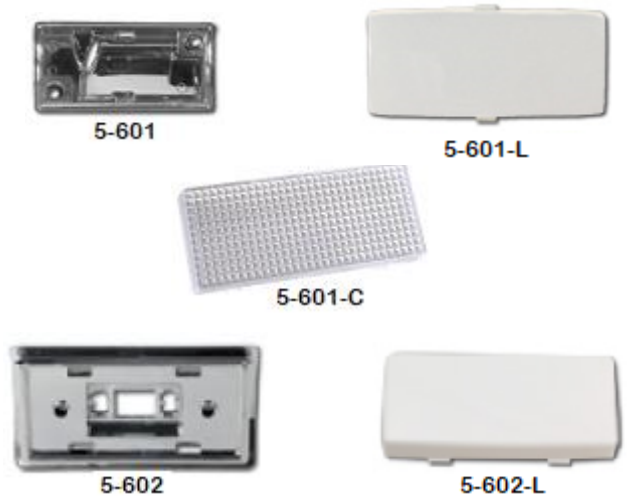

Part No.		Price
DOME LIGHT		
5-601-HB	73-91 Dome Light Housing - flush mounted to cab - fits 73-91 Blazer / Suburban front & 73-91 Blazer / Suburban rear & crew cab	$29.95
5-601	73-83 Dome Light Housing - pickup, recessed in cab	$22.95
5-601-L	73-83 Dome Light Lens - pickup, white - fits 73-91 Blazer / Suburban front & 73-91 Blazer / Suburban rear & crew cab	$9.95
5-601-C	73-83 Dome Light Lens - pickup, clear - fits 73-91 Blazer / Suburban front & 73-91 Blazer / Suburban rear & crew cab	$14.95
5-602	82-87 Dome Light Housing - pickup, flush mounted to cab	$29.95
5-602-L	84-87 Dome Light Lens - white	$7.95
5-602-C	84-87 Dome Lamp Lens - clear	$14.95