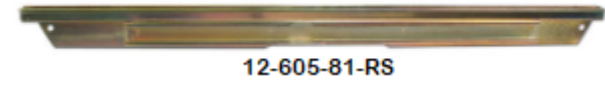

Part No.		Price
DOOR GLASS CHANNEL GUIDE (rear)		
<i>-will also fit 76-91 Blazer/Jimmy</i>		
12-605-LG	73-91 Door Glass Guide - at rear of door, left	$39.95
12-605-RG	73-91 Door Glass Guide - at rear of door, right	$39.95
DOOR GLASS LOWER SASH		
12-605-74-LS	74-80 Door Glass Sash - roller guide & glass support, left	$68.95
12-605-74-RS	74-80 Door Glass Sash - roller guide & glass support, right	$68.95
12-605-81-LS	81-87 Door Glass Sash - roller guide & glass support, left	$68.95
12-605-81-RS	81-87 Door Glass Sash - roller guide & glass support, right	$68.95
REAR TAILGATE GLASS SASH		
12-650-GS	73-91 Rear Glass Sash - blazer, jimmy	$149.95
VENT WINDOW ASSEMBLIES		
12-615-73LVC	73-87 Vent Frame Assembly - left, w/ clear glass	Inquire
12-615-73RVC	73-87 Vent Frame Assembly - right, w/ clear glass	Inquire
12-615-73LVT	73-87 Vent Frame Assembly - left, w/ tinted glass	Inquire
12-615-73RVT	73-87 Vent Frame Assembly - right, w/ tinted glass	Inquire
12-615-81LVC	81-87 Vent Frame Assembly - left, w/ clear glass	$524.95
12-615-81RVC	81-87 Vent Frame Assembly - right, w/ clear glass	$524.95
12-615-81LVT	81-87 Vent Frame Assembly - left, w/ tinted glass	$524.95
12-615-81RVT	81-87 Vent Frame Assembly - right, w/ tinted glass	$524.95
12-615-HK	73-87 Vent Window Assembly Hardware Kit - per side <i>- screws for a-pillar insertion, bolts for the lower division bar, and top division bar screw</i>	$11.95
VENT GLASS HARDWARE		
12-615-73L	73-80 Vent Glass "L" frame - left	$59.95
12-615-73R	73-80 Vent Glass "L" frame - right	$59.95
12-615-81L	81-87 Vent Glass "L" frame - w/ pivot rivet, left	$59.95
12-615-81R	81-87 Vent Glass "L" frame - w/ pivot rivet, right	$59.95
12-618-LVH	73-91 Vent Window Handle - w/ lock button & hdw, left	$41.95
12-618-RVH	73-91 Vent Window Handle - w/ lock button & hdw, right	$41.95
13-0213-S	51-91 Vent Window Frame Tension Spring - each	$11.95
12-0518-S	68-91 Vent Window Handle Spacer - each	$2.50