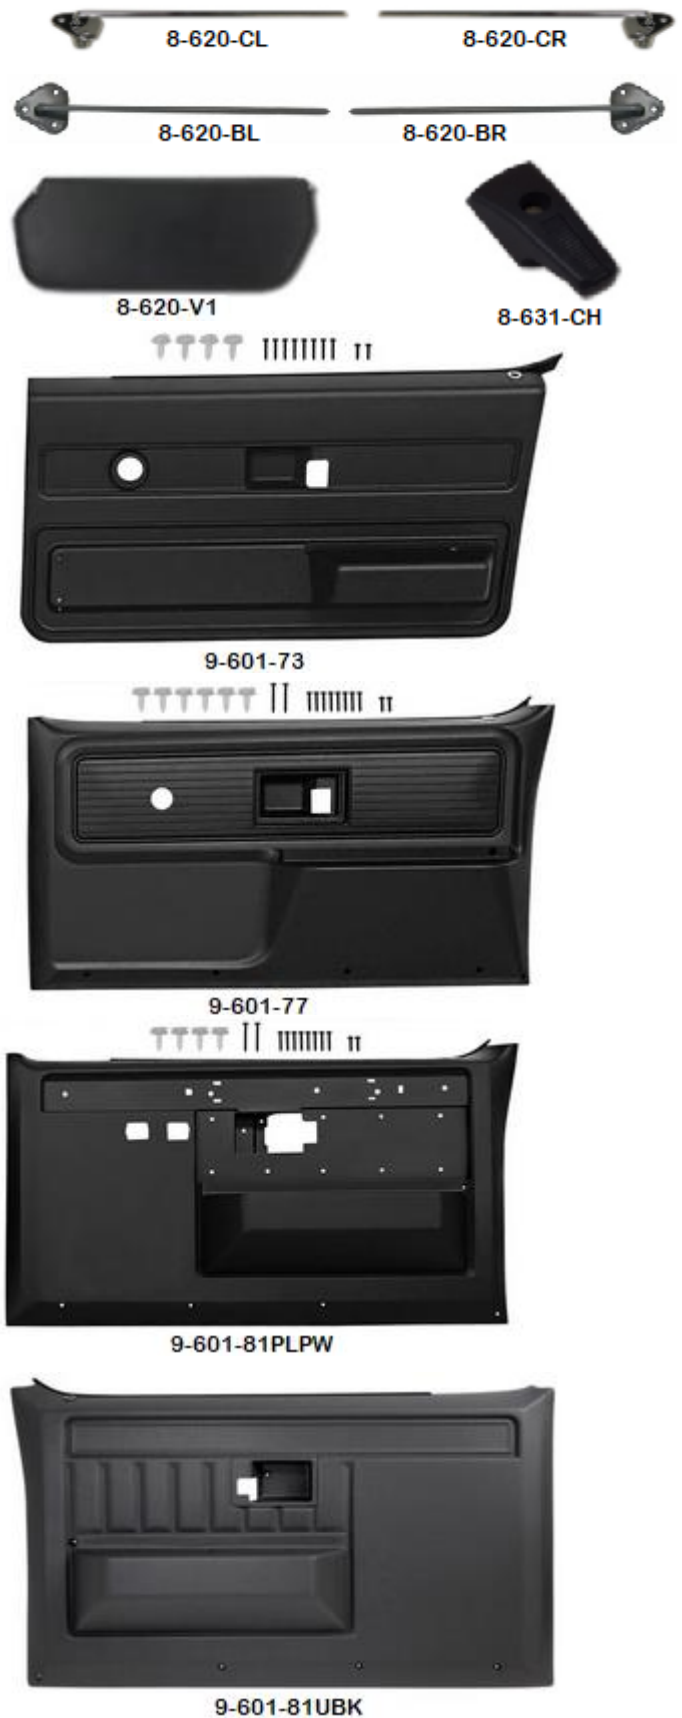

Part No.		Price
COAT HANGER HOOK		
8-631-CH	73-87 Coat Hanger - black, pair	$18.95
SUN VISOR		
8-620-BL	73-87 Sun visor Bracket - black, left	$39.95
8-620-BR	73-87 Sun visor Bracket - black, right	$39.95
8-620-CL	73-87 Sun visor Bracket - chrome, left	$49.95
8-620-CR	73-87 Sun visor Bracket - chrome, right	$49.95
8-620-V1	73-87 Sun visor - black, left or right, each	$104.95
8-620-V2	73-87 Sun visor - medium blue, left or right, each	$104.95
8-620-V3	73-87 Sun visor - light saddle, left or right, each	$104.95
8-620-V4	73-87 Sun visor - dark saddle, left or right, each	$104.95
8-620-V5	73-87 Sun Visor - light gray, left or right, each	$104.95
8-620-V6	73-87 Sun visor - maroon, left or right, each	$104.95
DOOR PANELS		
9-601-73	73-76 Door Inner Panels - manual window, black, pair - with hardware	$539.95
9-601-77	77-80 Door Inner Panels - manual window, black, pair - with hardware	$599.95
9-601-81PLPW	81-87 Door Panels – deluxe, black, power door lock set, pair - accepts pull straps, panel trim and panel carpets. - accessories sold separately.	$545.95
9-601-81UBK	81-87 Door Panels - front, universal, black, pair - cut-out markings provided for all power and non power options, with install instructions.	$449.95
9-601-81UBL	81-87 Door Panels - front, universal, blue, pair - cut-out markings provided for all power and non power options, with install instructions.	$469.95
9-601-81UR	81-87 Door Panels - front, universal, burgundy, pair - cut-out markings provided for all power and non power options, with install instructions.	$469.95
DOOR PANEL HARDWARE		
9-601-HK	73-87 Door Panel Hardware Kit - both sides - replacement hardware for 73-80