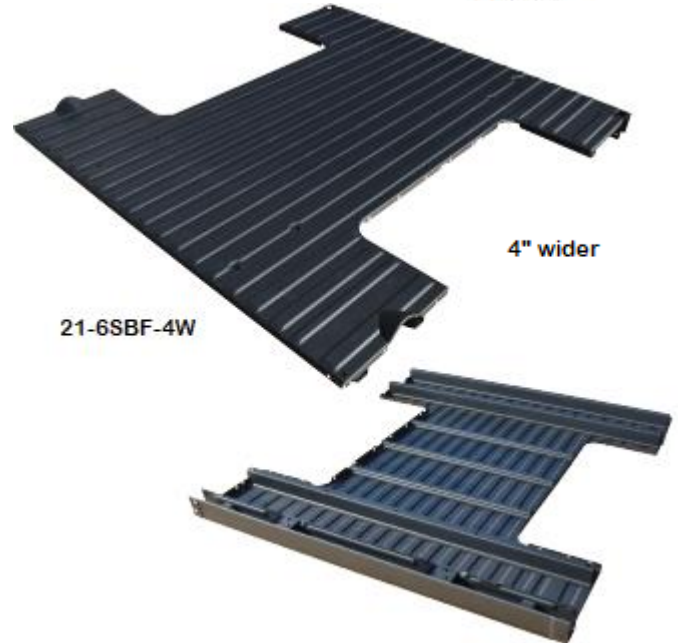

Part No. **STEEL BED FLOOR** Price

21-6SBF 73-87 Bed Floor - short bed, with braces **\$1495.95**

21-6SBF-4W 73-87 Bed Floor - short bed, for 4" wider wheel tubs **\$1795.95**
- special order only

21-6LBF 73-87 Bed Floor - long bed, with braces **\$1895.95**