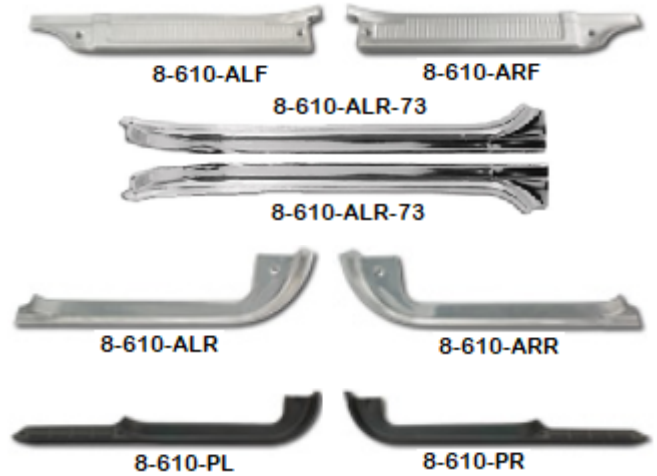

Part No.		Price
DOOR SILL / STEP PLATES		
8-0130	60-87 Threshold Plates - stainless steel - 2 3/4" wide x 27" long, 16 gauge-304 brushed stainless steel - urethane or screw onto outer rocker panel	\$59.95
PICK UP		
8-610-ALF	73-87 Step Plate - aluminum, front LEFT	\$40.95
8-610-ARF	73-87 Step Plate - aluminum, front RIGHT - above fronts also fit 73-91 Sub, Crew front of front door	\$40.95
8-610-ALR-73	73-76 Step Plate - aluminum, rear LEFT	\$42.95
8-610-ARR-73	73-76 Step Plate - aluminum, rear RIGHT - above rears also fit 73-76 Crew rear of rear door	\$42.95
8-610-ALR	77-87 Step Plate - aluminum, rear LEFT	\$38.95
8-610-ARR	77-87 Step Plate - aluminum, rear RIGHT -above rears also fit 77-87 Crew rear of rear door	\$38.95
8-610-PL	78-87 Step Plate - plastic, LEFT	\$39.95
8-610-PR	78-87 Step Plate - plastic, RIGHT	\$39.95
8-610-PK	78-87 Step Plate Screw Kit - both sides, 6 pcs	\$2.95
PICK- UP STEP PLATE KIT		
8-610-AK-73	73-76 Step Plate Kit - aluminum, 4 pcs	Inquire
8-610-AK	77-87 Step Plate Kit - aluminum, 4 pcs	\$139.95
CREW CAB		
8-610-CLR	73-91 Step Plate - aluminum, rear of front door, LEFT	\$39.95
8-610-CRR	73-91 Step Plate - aluminum, rear of front door, RIGHT	
BLAZER / JIMMY		
8-610-B73	73-77 Step Plates - w/ hdw, pair	\$89.95
8-610-B	78-91 Step Plates - w/ hdw, pair	\$89.95
8-610-BL	78-91 Step Plate - w/ hdw, aluminum one piece, LEFT	Inquire
8-610-BR	78-91 Step Plate - w/ hdw, aluminum one piece RIGHT	Inquire
SUBURBAN		
8-610-SL	73-91 Step Plate - rear door, aluminum, LEFT	Inquire
8-610-SR	73-91 Step Plate - rear door, aluminum. RIGHT	Inquire