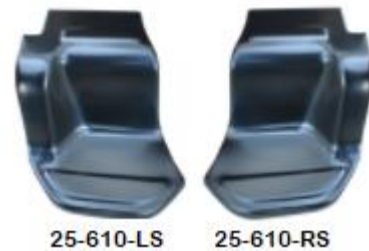

21-6330-TS

21-630-PL

21-630-H

Part No.		Price
SHORT BOX SIDES		
<i>Can be ordered with or without stake pocket hole</i>		
<i>73-76 accept round taillight and reverse lights, 77-87 accept square taillight and reverse light.</i>		
23-6643	73-76 Bed Side - short stepside, w/ stake pocket holes, left	Inquire
23-6644	73-76 Bed Side - short stepside, w/ stake pocket holes, right	Inquire
23-6645	77-87 Bed Side - short stepside, w/ stake pocket holes, left	\$699.95
23-6646	77-87 Bed Side - short stepside, w/ stake pocket holes, right	\$699.95
LONG BOX SIDES		
23-6780	73-76 Bed Side - long stepside, w/ stake pocket holes, left	Inquire
23-6781	73-76 Bed Side - long stepside, w/ stake pocket holes, right	Inquire
23-6782	77-87 Bed Side - long stepside, w/ stake pocket holes, left	Inquire
23-6783	77-87 Bed Side - long stepside, w/ stake pocket holes, right	Inquire
STAKE POCKET		
26-6409	73-87 Stake Pocket - front, left	Inquire
26-6406	73-87 Stake Pocket - front, right	Inquire
23-0191	54-87 - Stake Pocket Covers - steel, w/ side clips, pair	\$39.95
FRONT BED PANEL		
23-6614	73-87 Front Bed Panel - stepside, blank	\$169.95
23-6698	73-87 Front Bed Panel - stepside, w/ embossed bowtie	\$199.95
23-0387-S	54-87 Front Bed Panel Bolt Kit - zinc	\$6.95
23-0387-SS	54-87 Front Bed Panel Bolt Kit - polished stainless steel	\$19.95
BEDSIDE STEP		
25-610-LS	73-87 Bedside Short Step - left, each	\$99.95
25-610-RS	73-87 Bedside Short Step - right, each	\$99.95
25-610-LLS	73-87 Bedside Long Step - left, each	Inquire
25-610-RLS	73-87 Bedside Long Step - right, each	Inquire
BEDSIDE STEP BRACKETS		
25-610-LB	73-87 Bedside Step Bracket - left	\$54.95
25-610-RB	73-87 Bedside Step Bracket - right	\$54.95
RUNNING BOARD STEP PLATES		
32-004	47-87 Running board Step Plates - pair, w/ hardware <i>- polished aluminium, diamond pattern & bowtie logo in center</i>	\$99.95