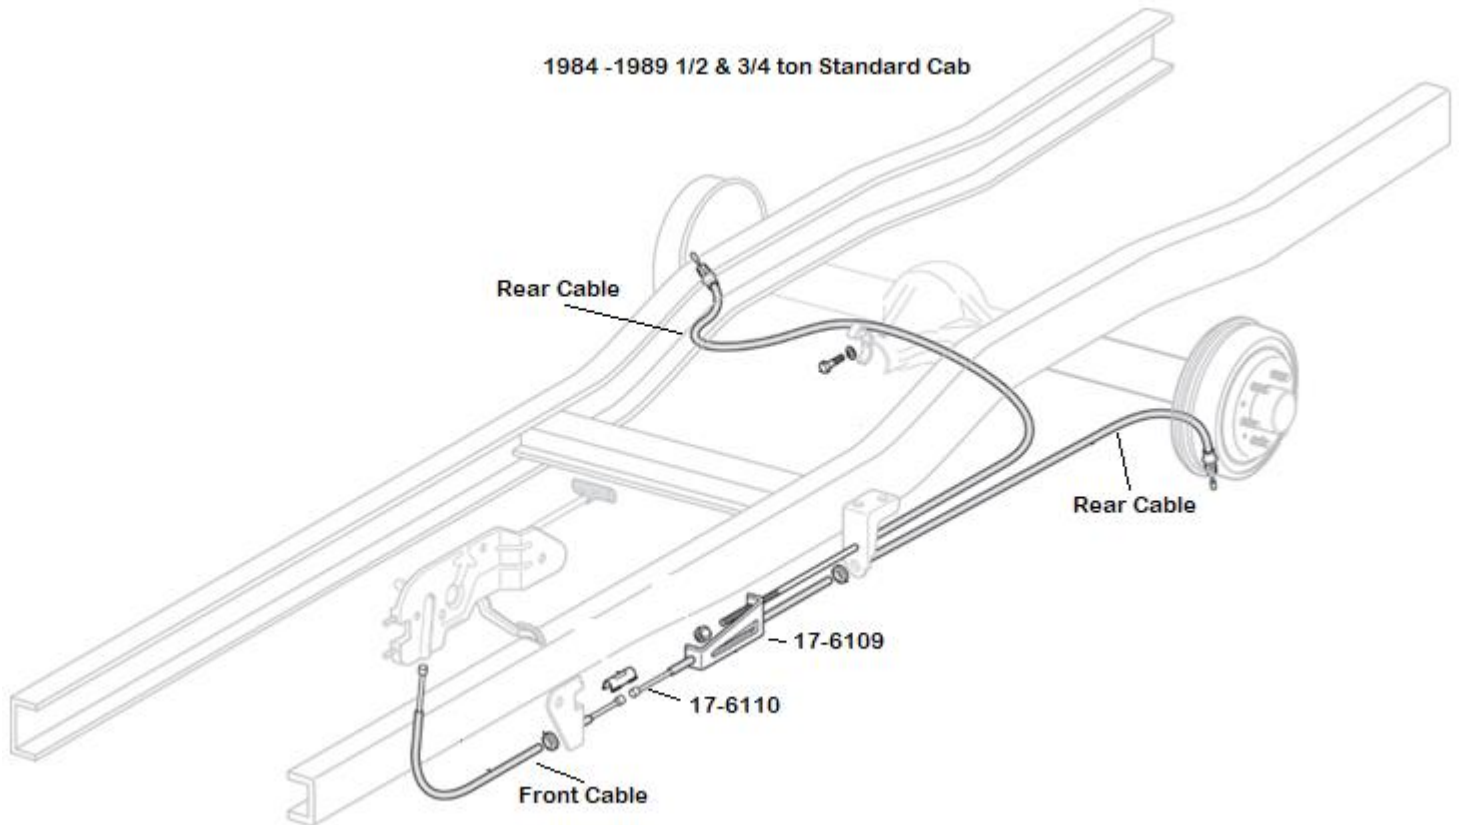

1984 - 1989 1/2 & 3/4 ton Standard Cab