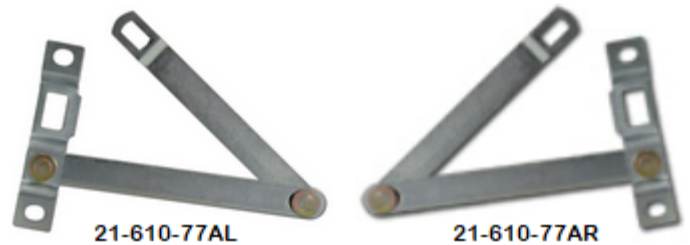

21-6CHEV-73

21-6GMC-73

21-6BLK-73

21-6CHEV-81

21-6GMC-81

Part No.		Price
TAILGATE LATCHES		
21-0510-L	67-76 Tailgate Latch - (76 1st design), left or right, each	\$54.95
21-610-77-LL	76-91 Tailgate Latch - (76 2nd design), left, each	\$39.95
21-610-77-LR	76-91 Tailgate Latch - (76 2nd design), right, each	\$39.95
TAILGATE TRUNION		
21-610-75L	75-80 Tailgate Trunion - left, each - also fits 73-74, left or right	\$21.95
21-610-75R	75-80 Tailgate Trunion - right, flight sided, each	\$21.95
21-610-81L	81-91 Tailgate Trunion - (on bed side) left, each	\$18.95
21-610-81R	81-91 Tailgate Trunion - (on bedside) right, flat sided, each	\$18.95
TAILGATE HINGE		
21-610-81-TL	81-87 Tailgate Hinge - (on tailgate) left	\$11.95
21-610-81-TR	81-87 Tailgate Hinge - (on tailgate) right	\$11.95
TAILGATE ARMS		
73-76 1st design link attaches to stud on tailgate, 76-87 2nd design link attaches to stud on tailgate latch.		
21-610-73AR	73-77 Tailgate Arm - 1st design, right	Inquire
21-610-73AL	73-77 Tailgate Arm - 1st design, left	Inquire
21-610-77AR	76-87 Tailgate Arm - 2nd design, right	\$32.95
21-610-77AL	76-87 Tailgate Arm - 2nd design, left	\$32.95
TAILGATE HANDLE		
21-610-73	74-80 Tailgate Handle - fleetside	\$35.95
21-610-81	81-87 Tailgate Handle - fleetside	\$29.95
TAILGATE ROD SET		
21-610-76R	76-87 Tailgate Rod Set - fleetside, pair	\$19.95