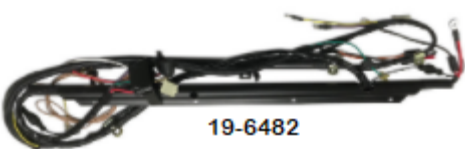

Part No.		Price
CLASSIC UPDATE AMERICAN AUTOWIRE KIT		
Classic Update Kits offer a complete, vehicle specific, original and aftermarket solution to full replacement wiring.		
19-6347	73-82 Classic Update Kit - Chevy / GMC	$1349.95
19-6706	83-87 Classic Update Kit - Chevy / GMC	$1495.95
ENGINE WIRING HARNESS		
19-6928	73-73 Engine Harness - CK, 6 cyl, 250, 292	Inquire
19-6459	73-73 Engine Harness - CK, V8, 350, auto, w/ gauges	Inquire
19-6459-H	73-73 Engine Harness HEI - CK, V8, 350, auto, w/ gauges	Inquire
19-6458	73-73 Engine Harness - CK, V8, 350, auto, w/ warning lights	Inquire
19-6458-H	73-73 Engine Harness HEI - CK, V8, 350, auto, w/ warning lights	Inquire
19-6457	73-73 Engine Harness - CK, V8, 350, std, w/ gauges	Inquire
19-6457-H	73-73 Engine Harness HEI - CK, V8, 350, std, w/ gauges	Inquire
19-6456	73-73 Engine Harness - CK, V8, 350, std, w/ warning lights	Inquire
19-6456-H	73-73 Engine Harness HEI - CK, V8, 350, std, w/ warning lights	Inquire
19-6460	73-73 Engine Harness - CK, V8, 454, std, w/ warning lights	Inquire
19-6460-H	73-73 Engine Harness HEI - CK, V8, 454, std, w/ warning lights	Inquire
19-6461	73-73 Engine Harness - CK, V8, 454, std, w/ gauges	Inquire
19-6461-H	73-73 Engine Harness HEI - CK, V8, 454, std, w/ gauges	Inquire
19-6462	73-73 Engine Harness - CK, V8, 454, auto, w/ warning lights	Inquire
19-6462-H	73-73 Engine Harness HEI - CK, V8, 454, auto, w/ warning lights	Inquire
19-6463	73-73 Engine Harness - CK, V8, 454, auto, w/ gauges	Inquire
19-6463-H	73-73 Engine Harness HEI - CK, V8, 454, auto, w/ gauges	Inquire
19-6977	74-74 Engine Harness - CK, 6 cyl, all trans	Inquire
19-6481	74-74 Engine Harness - CK, V8, 350, all trans, w/ warning lights	Inquire
19-6482	74-74 Engine Harness - CK, V8, 350, all trans, w/ gauges	Inquire
19-6484	74-74 Engine Harness - CK, V8, 454, all trans, w/ warning lights	Inquire
19-6485	74-74 Engine Harness - CK, V8, 454, all trans, w/ gauges	Inquire
19-6935-H	75-75 Engine Harness HEI - CK, 6 cyl, 250, all trans	Inquire
19-6496-H	75-75 Engine Harness HEI - CK, V8, 350, 400, w/ warning lights	Inquire
19-6497-H	75-75 Engine Harness HEI - CK, V8, 350, 400, w/ gauges	Inquire
19-6506-H	75-75 Engine Harness HEI - CK20-30, V8, 454, w/ warning lights	Inquire
19-6507-H	75-75 Engine Harness HEI - CK20-30, V8, 454, w/ gauges	Inquire